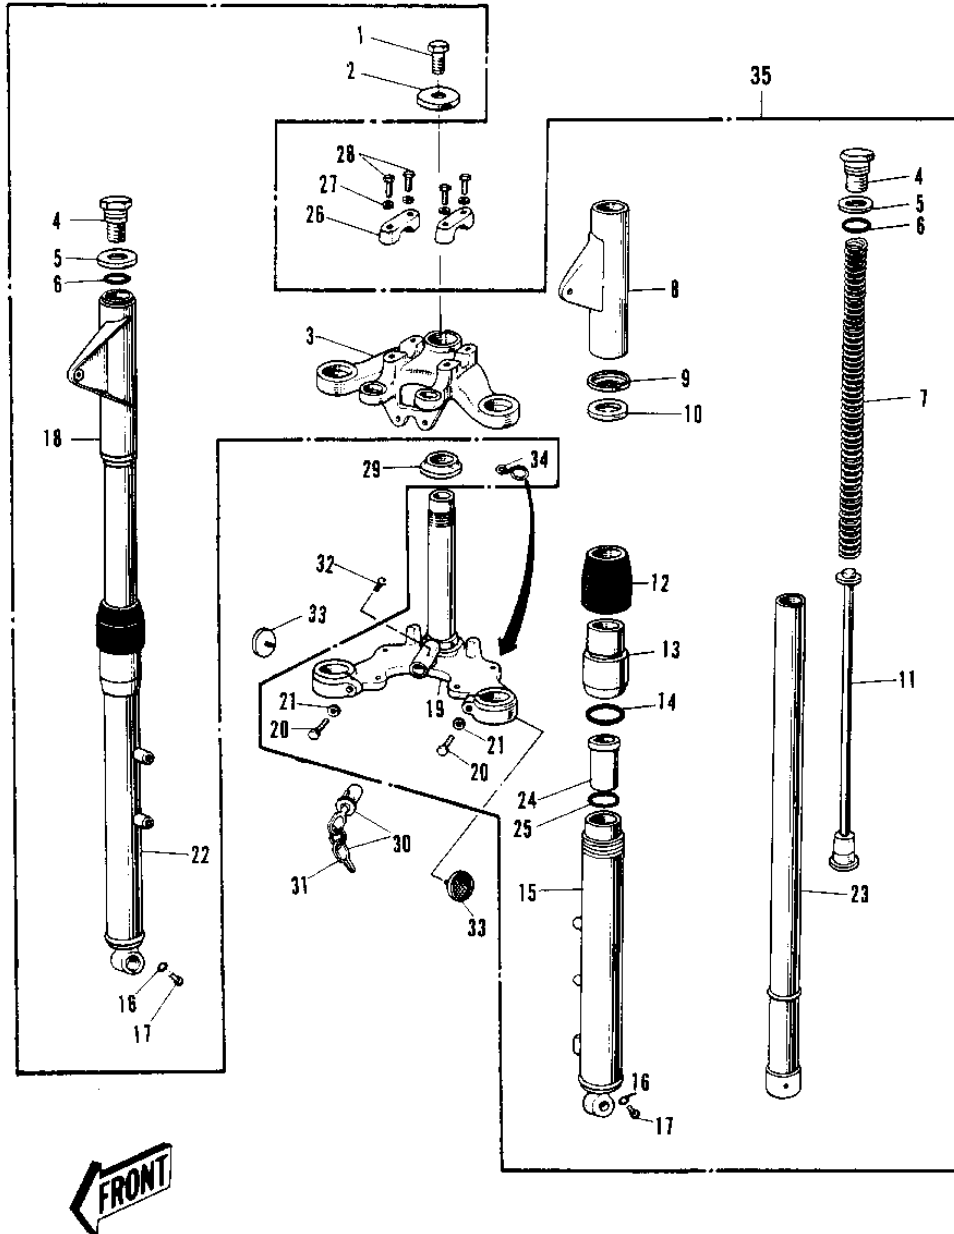

1974 G4TR-D PARTS DIAGRAM

FRONT FORK G4TR/A 1/2 ('70-73)

G4TR/A

1974 G4TR-D PARTS LIST

FRONT FORK G4TR/A 1/2 ('70-'73)

ITEM NAME	PART NUMBER	QUANTITY
BOLT STRNG STEM HEAD (Ref # 1)	44041-007	
WASHER STRNG STEM HD (Ref # 2)	44043-016	
HEAD-STRNG STEM,BLACK (Ref # 3)	44039-034-21	
HEAD-STRNG STEM,BLACK (Ref # 3)	44039-034-21	
BOLT FORK TOP (Ref # 4)	44041-022	
WASHER FORK TOP (Ref # 5)	44043-014	
'O' RING INNER TUBE (Ref # 6)	44046-014	
SPRING-FORK (Ref # 7)	44026-029	
SPRING-FORK (Ref # 7)	44026-029	
COVER L.H FORK SILVER (Ref # 8)	44033-027-15	
COVER-L.H FORK,BLACK (Ref # 8)	44033-027-21	
WASHER FORK COVER (Ref # 9)	44043-035	
GASKET FORK COVER (Ref # 10)	44045-012	
HOLDER FORK SPRING (Ref # 11)	44028-008	
DUST SHIELD FORK (Ref # 12)	44010-006	
NUT FORK OUTER TUBE (Ref # 13)	44007-007	
'O' RING OUTER TUBE (Ref # 14)	44046-012	
TUBE,LH,FORK OUTER (Ref # 15)	44005-024-15	
GASKET FORK DRAIN PLG (Ref # 16)	44045-002	
SCREW PAN HEAD 4X8 (Ref # 17)	220B0408	
COVER-R.H FORK SILVER (Ref # 18)	44034-026-15	
COVER-R.H FORK,BLACK (Ref # 18)	44034-026-21	
STEM STEERING (Ref # 19)	44037-027	
BOLT HEX HEAD 10X32 (Ref # 20)	113B1032	
WASHER SPRING 10MM (Ref # 21)	461F1000	
TUBE,RH,FORK OUTER (Ref # 22)	44006-023-15	
TUBE-INNER (Ref # 23)	44013-029	
TUBE-INNER (Ref # 23)	44013-029	
GUIDE FORK INNER TUBE (Ref # 24)	44015-012	

1974 G4TR-D PARTS LIST

FRONT FORK G4TR/A 1/2 ('70-'73)

ITEM NAME	PART NUMBER	QUANTITY
OIL SEAL (Ref # 25)	92049-1049	
OIL SEAL (Ref # 25)	92049-1049	
HOLDER UPPER HANDLEBAR (Ref # 26)	46012-004	
HOLDER-HANDLEBAR (Ref # 26)	46012-008	
WASHER SPRING 8MM (Ref # 27)	461F0800	
BOLT 8X38 (Ref # 28)	92001-1405	
BOLT 8X38 (Ref # 28)	92001-1405	
CONE LOWER BEARING (Ref # 29)	92047-004	
LOCK ASSY,STEERING (Ref # 30)	27016-5025	
LOCK ASSY,STEERING (Ref # 30)	27016-5025	
SCREW RIVET (Ref # 32)	92099-001	
REFLECTOR REFLEX (Ref # 33)	28001-007	
CLAMP-CABLE (Ref # 34)	92037-046	
FRONT FORK ASY,SILVER (Ref # 35)	44001-071-15	
FORK-FRONT,BLACK (Ref # 35)	44001-071-21	