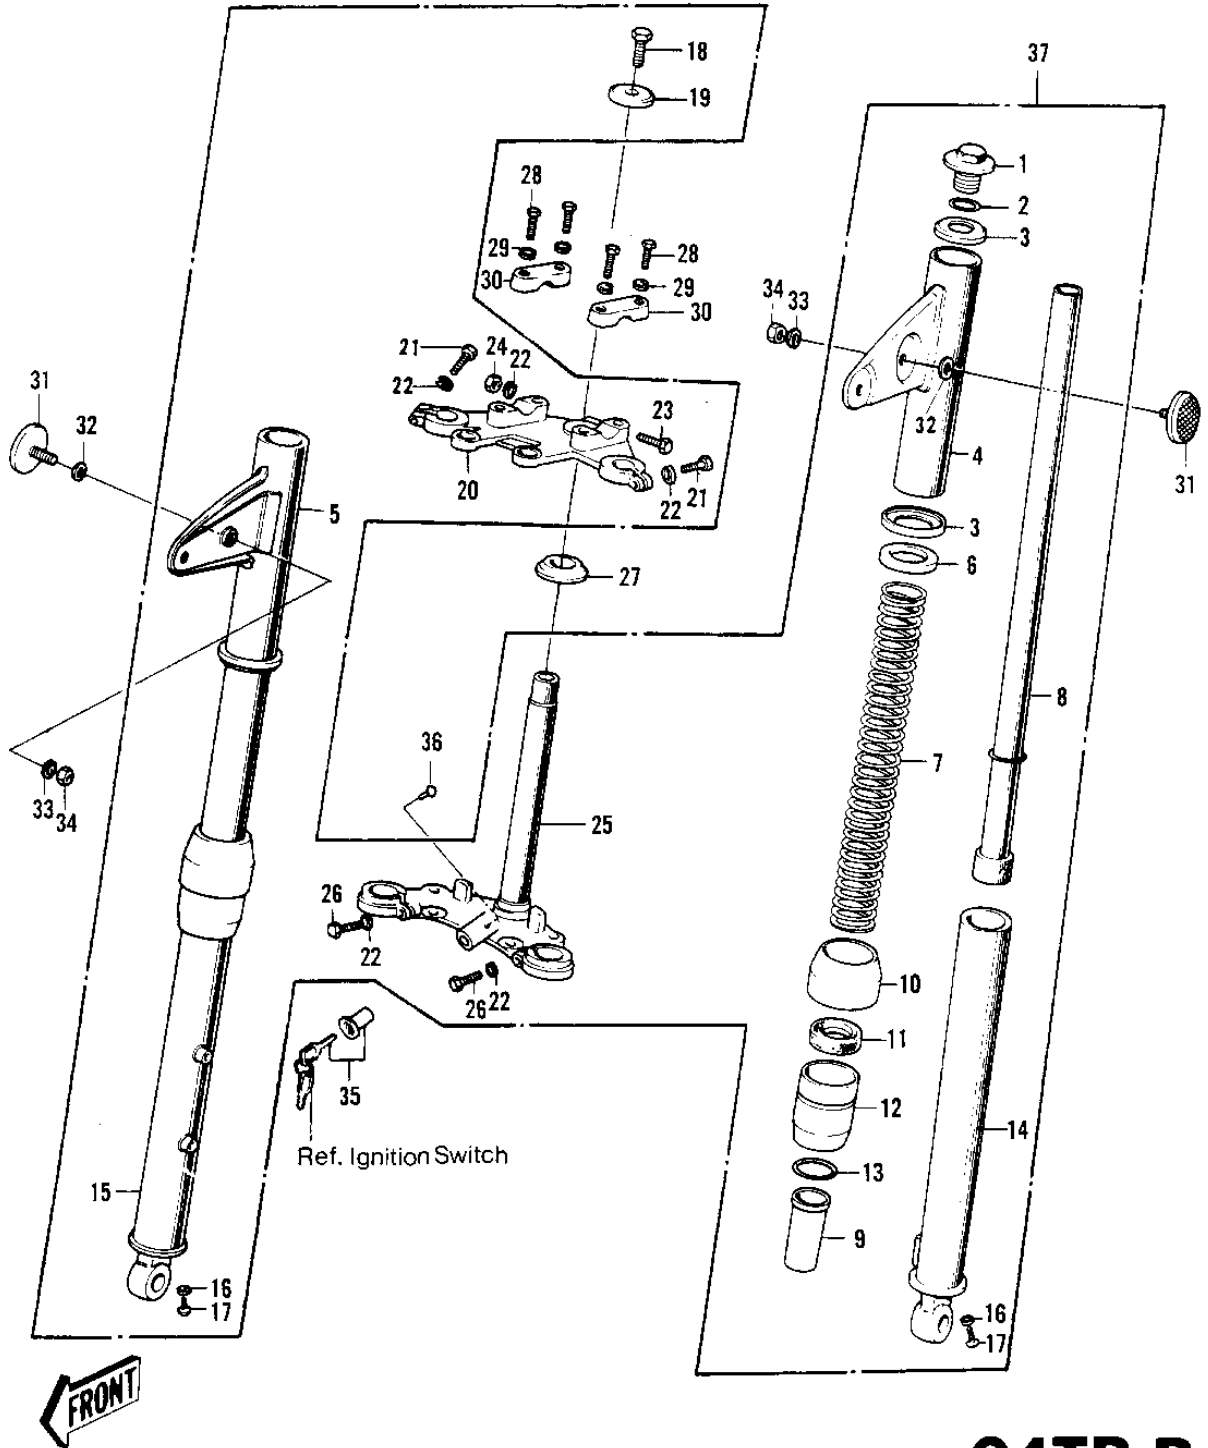

1970 Trail Boss PARTS DIAGRAM

FRONT FORK G4TR-B ('70-'73)

1970 Trail Boss PARTS LIST

FRONT FORK G4TR-B ('70-'73)

ITEM NAME	PART NUMBER	QUANTITY
BOLT-FORK TOP (Ref # 1)	44041-036	2
'O' RING INNER TUBE (Ref # 2)	44046-014	2
WASHER FORK COVER (Ref # 3)	44043-035	4
COVER-L.H FORK,BLACK (Ref # 4)	44033-042-21	1
COVER-R.H FORK,BLACK (Ref # 5)	44034-041-21	1
GASKET FORK COVER (Ref # 6)	44045-012	2
SPRING-FORK (Ref # 7)	44026-040	2
TUBE-FORK INNER (Ref # 8)	44013-034	2
GUIDE-FORK INNER TUBE (Ref # 9)	44015-013	2
DUST SHIELD FORK (Ref # 10)	44010-006	2
OIL SEAL (Ref # 11)	92049-1049	2
NUT FORK OUTER TUBE (Ref # 12)	44007-007	2
'O' RING OUTER TUBE (Ref # 13)	44046-012	2
TUBE,LH,FORK OUTER (Ref # 14)	44005-043	1
TUBE,RH,FORK OUTER (Ref # 15)	44006-041	1
GASKET FORK DRAIN PLG (Ref # 16)	44045-002	2
SCREW PAN HEAD 4X8 (Ref # 17)	220B0408	2
BOLT STRNG STEM HEAD (Ref # 18)	44041-007	1
WASHER STRNG STEM HD (Ref # 19)	44043-016	1
HEAD-STEERING STEM (Ref # 20)	44039-043	1
BOLT-HEX HEAD 10MM (Ref # 21)	44041-039	2
WASHER SPRING 10MM (Ref # 22)	461F1000	5
BOLT-HEX HEAD,10X30 (Ref # 23)	44041-041	1
NUT,10 M/M (Ref # 24)	314N1000	1
STEM-STEERING (Ref # 25)	44037-045	1
BOLT PINCH (Ref # 26)	44041-010	2
CONE LOWER BEARING (Ref # 27)	92047-004	1
BOLT 8X38 (Ref # 28)	92001-1405	4
BOLT 8X38 (Ref # 28)	92001-1405	4

1970 Trail Boss PARTS LIST

FRONT FORK G4TR-B ('70-'73)

ITEM NAME	PART NUMBER	QUANTITY
WASHER SPRING 8MM (Ref # 29)	461F0800	4
HOLDER UPPER HANDLEBAR (Ref # 30)	46012-004	2
REFLECTOR-REFLEX,FRNT (Ref # 31)	28001-011	2
WASHER PLAIN 5MM (Ref # 32)	411B0500	2
WASHER SPRING 5MM (Ref # 33)	461F0500	2
NUT,5MM (Ref # 34)	311B0500	2
LOCK ASSY,STEERING (Ref # 35)	27016-5025	1
LOCK ASSY,STEERING (Ref # 35)	27016-5025	1
SCREW RIVET (Ref # 36)	92099-001	1
FORK-FRONT,BLACK (Ref # 37)	44001-089-21	1