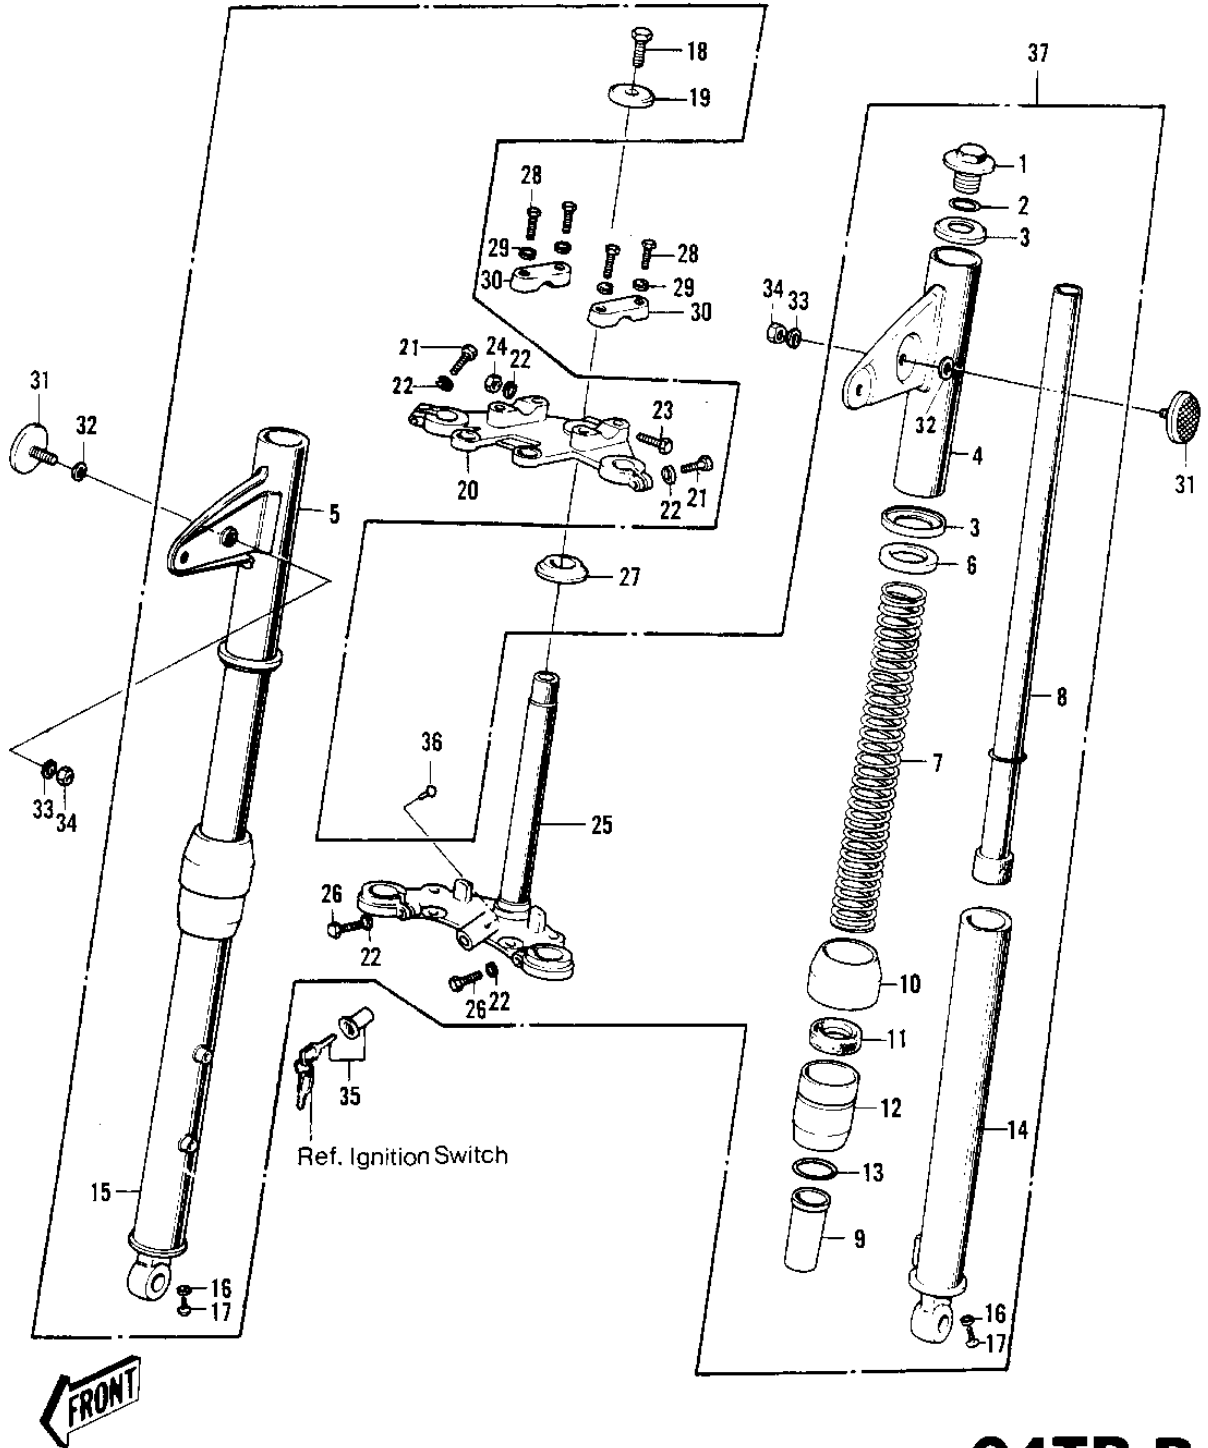

1972 G4TR-B PARTS DIAGRAM

FRONT FORK G4TR-B ('70-73)

10

G4TR-B

1972 G4TR-B PARTS LIST

FRONT FORK G4TR-B ('70-'73)

ITEM NAME	PART NUMBER	QUANTITY
BOLT-FORK TOP (Ref # 1)	44041-036	
'O' RING INNER TUBE (Ref # 2)	44046-014	
WASHER FORK COVER (Ref # 3)	44043-035	
COVER-L.H FORK,BLACK (Ref # 4)	44033-042-21	
COVER-R.H FORK,BLACK (Ref # 5)	44034-041-21	
GASKET FORK COVER (Ref # 6)	44045-012	
SPRING-FORK (Ref # 7)	44026-040	
TUBE-FORK INNER (Ref # 8)	44013-034	
GUIDE-FORK INNER TUBE (Ref # 9)	44015-013	
DUST SHIELD FORK (Ref # 10)	44010-006	
OIL SEAL (Ref # 11)	92049-1049	
NUT FORK OUTER TUBE (Ref # 12)	44007-007	
'O' RING OUTER TUBE (Ref # 13)	44046-012	
TUBE,LH,FORK OUTER (Ref # 14)	44005-043	
TUBE,RH,FORK OUTER (Ref # 15)	44006-041	
GASKET FORK DRAIN PLG (Ref # 16)	44045-002	
SCREW PAN HEAD 4X8 (Ref # 17)	220B0408	
BOLT STRNG STEM HEAD (Ref # 18)	44041-007	
WASHER STRNG STEM HD (Ref # 19)	44043-016	
HEAD-STEERING STEM (Ref # 20)	44039-043	
BOLT-HEX HEAD 10MM (Ref # 21)	44041-039	
WASHER SPRING 10MM (Ref # 22)	461F1000	
BOLT-HEX HEAD,10X30 (Ref # 23)	44041-041	
NUT,10 M/M (Ref # 24)	314N1000	
STEM-STEERING (Ref # 25)	44037-045	
BOLT PINCH (Ref # 26)	44041-010	
CONE LOWER BEARING (Ref # 27)	92047-004	
BOLT 8X38 (Ref # 28)	92001-1405	
BOLT 8X38 (Ref # 28)	92001-1405	

1972 G4TR-B PARTS LIST

FRONT FORK G4TR-B ('70-'73)

ITEM NAME	PART NUMBER	QUANTITY
WASHER SPRING 8MM (Ref # 29)	461F0800	
HOLDER UPPER HANDLEBAR (Ref # 30)	46012-004	
REFLECTOR-REFLEX,FRNT (Ref # 31)	28001-011	
WASHER PLAIN 5MM (Ref # 32)	411B0500	
WASHER SPRING 5MM (Ref # 33)	461F0500	
NUT,5MM (Ref # 34)	311B0500	
LOCK ASSY,STEERING (Ref # 35)	27016-5025	
LOCK ASSY,STEERING (Ref # 35)	27016-5025	
SCREW RIVET (Ref # 36)	92099-001	
FORK-FRONT,BLACK (Ref # 37)	44001-089-21	