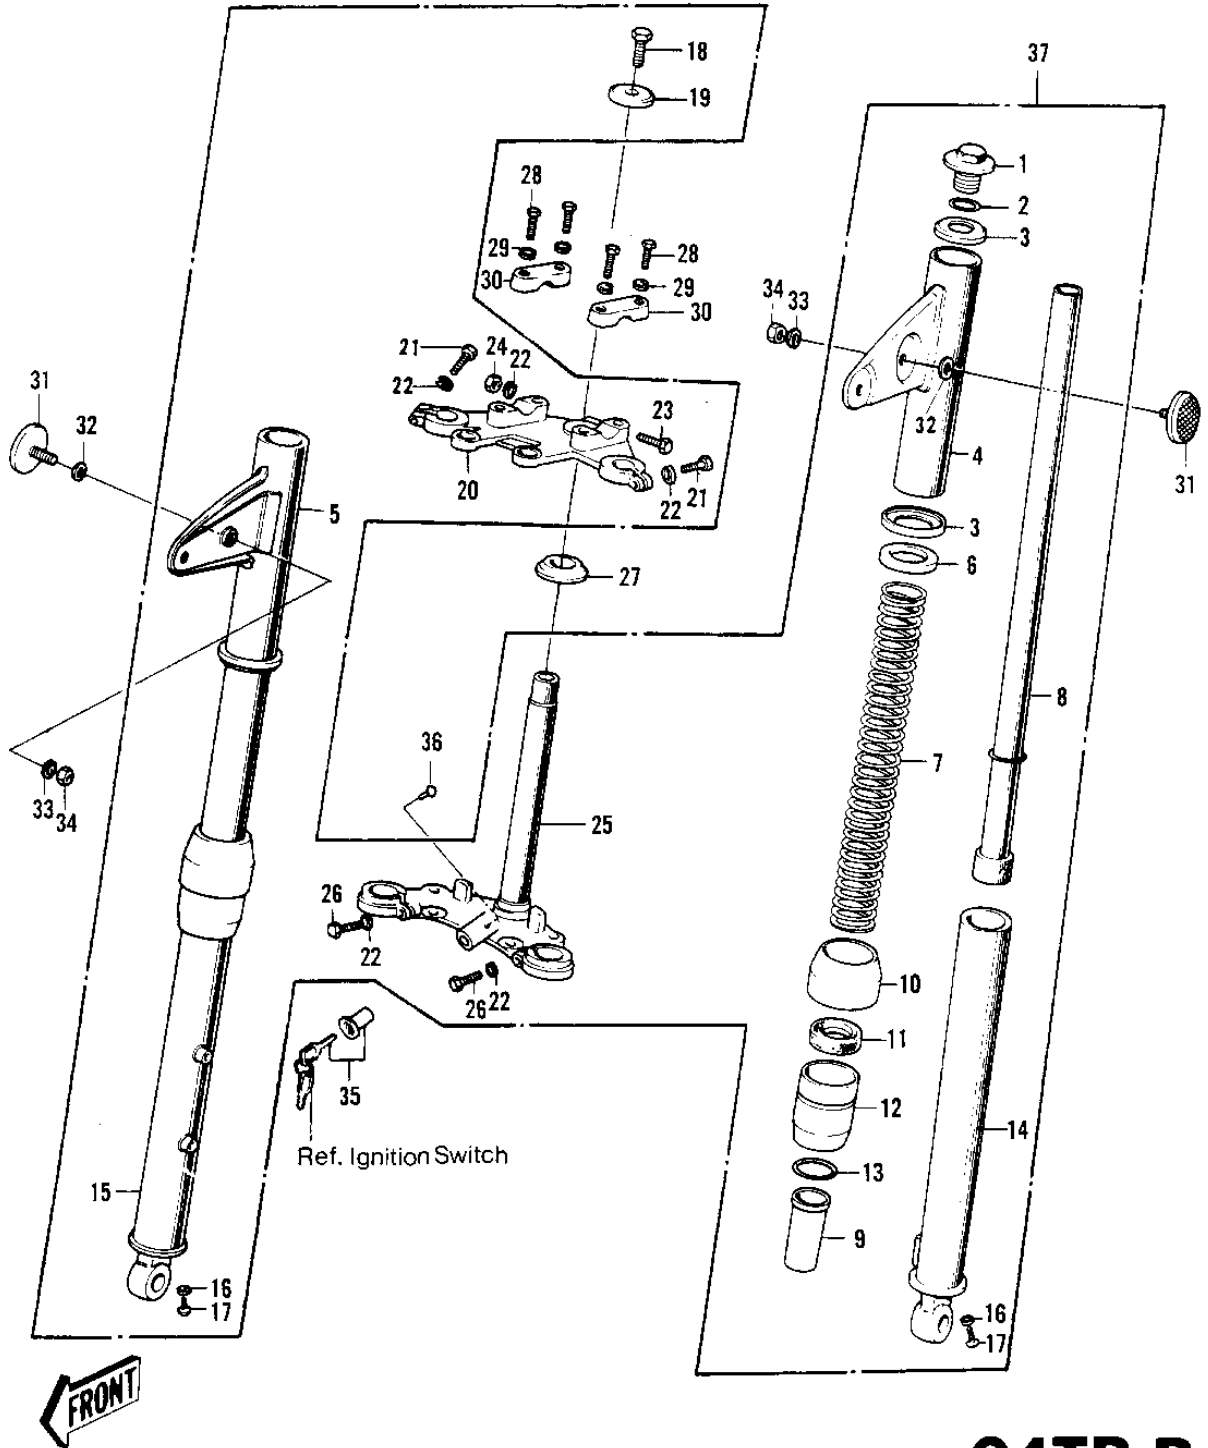

1975 G4TR-E PARTS DIAGRAM

FRONT FORK G4TR-B ('70-73)

G4TR-B

1975 G4TR-E PARTS LIST

FRONT FORK G4TR-B ('70-'73)

ITEM NAME	PART NUMBER	QUANTITY
BOLT-FORK TOP (Ref # 1)	44041-036	2
'O' RING INNER TUBE (Ref # 2)	44046-014	2
WASHER FORK COVER (Ref # 3)	44043-035	4
COVER-L.H FORK,BLACK (Ref # 4)	44033-042-21	1
COVER-R.H FORK,BLACK (Ref # 5)	44034-041-21	1
GASKET FORK COVER (Ref # 6)	44045-012	2
SPRING-FORK (Ref # 7)	44026-040	2
TUBE-FORK INNER (Ref # 8)	44013-034	2
GUIDE-FORK INNER TUBE (Ref # 9)	44015-013	2
DUST SHIELD FORK (Ref # 10)	44010-006	2
OIL SEAL (Ref # 11)	92049-1049	2
NUT FORK OUTER TUBE (Ref # 12)	44007-007	2
'O' RING OUTER TUBE (Ref # 13)	44046-012	2
TUBE,LH,FORK OUTER (Ref # 14)	44005-043	1
TUBE,RH,FORK OUTER (Ref # 15)	44006-041	1
GASKET FORK DRAIN PLG (Ref # 16)	44045-002	2
SCREW PAN HEAD 4X8 (Ref # 17)	220B0408	2
BOLT STRNG STEM HEAD (Ref # 18)	44041-007	1
WASHER STRNG STEM HD (Ref # 19)	44043-016	1
HEAD-STEERING STEM (Ref # 20)	44039-043	1
BOLT-HEX HEAD 10MM (Ref # 21)	44041-039	2
WASHER SPRING 10MM (Ref # 22)	461F1000	5
BOLT-HEX HEAD,10X30 (Ref # 23)	44041-041	1
NUT,10 M/M (Ref # 24)	314N1000	1
STEM-STEERING (Ref # 25)	44037-045	1
BOLT PINCH (Ref # 26)	44041-010	2
CONE LOWER BEARING (Ref # 27)	92047-004	1
BOLT 8X38 (Ref # 28)	92001-1405	4
BOLT 8X38 (Ref # 28)	92001-1405	4

1975 G4TR-E PARTS LIST

FRONT FORK G4TR-B ('70-'73)

ITEM NAME	PART NUMBER	QUANTITY
WASHER SPRING 8MM (Ref # 29)	461F0800	4
HOLDER UPPER HANDLEBAR (Ref # 30)	46012-004	2
REFLECTOR-REFLEX,FRNT (Ref # 31)	28001-011	2
WASHER PLAIN 5MM (Ref # 32)	411B0500	2
WASHER SPRING 5MM (Ref # 33)	461F0500	2
NUT,5MM (Ref # 34)	311B0500	2
LOCK ASSY,STEERING (Ref # 35)	27016-5025	1
LOCK ASSY,STEERING (Ref # 35)	27016-5025	1
SCREW RIVET (Ref # 36)	92099-001	1
FORK-FRONT,BLACK (Ref # 37)	44001-089-21	1