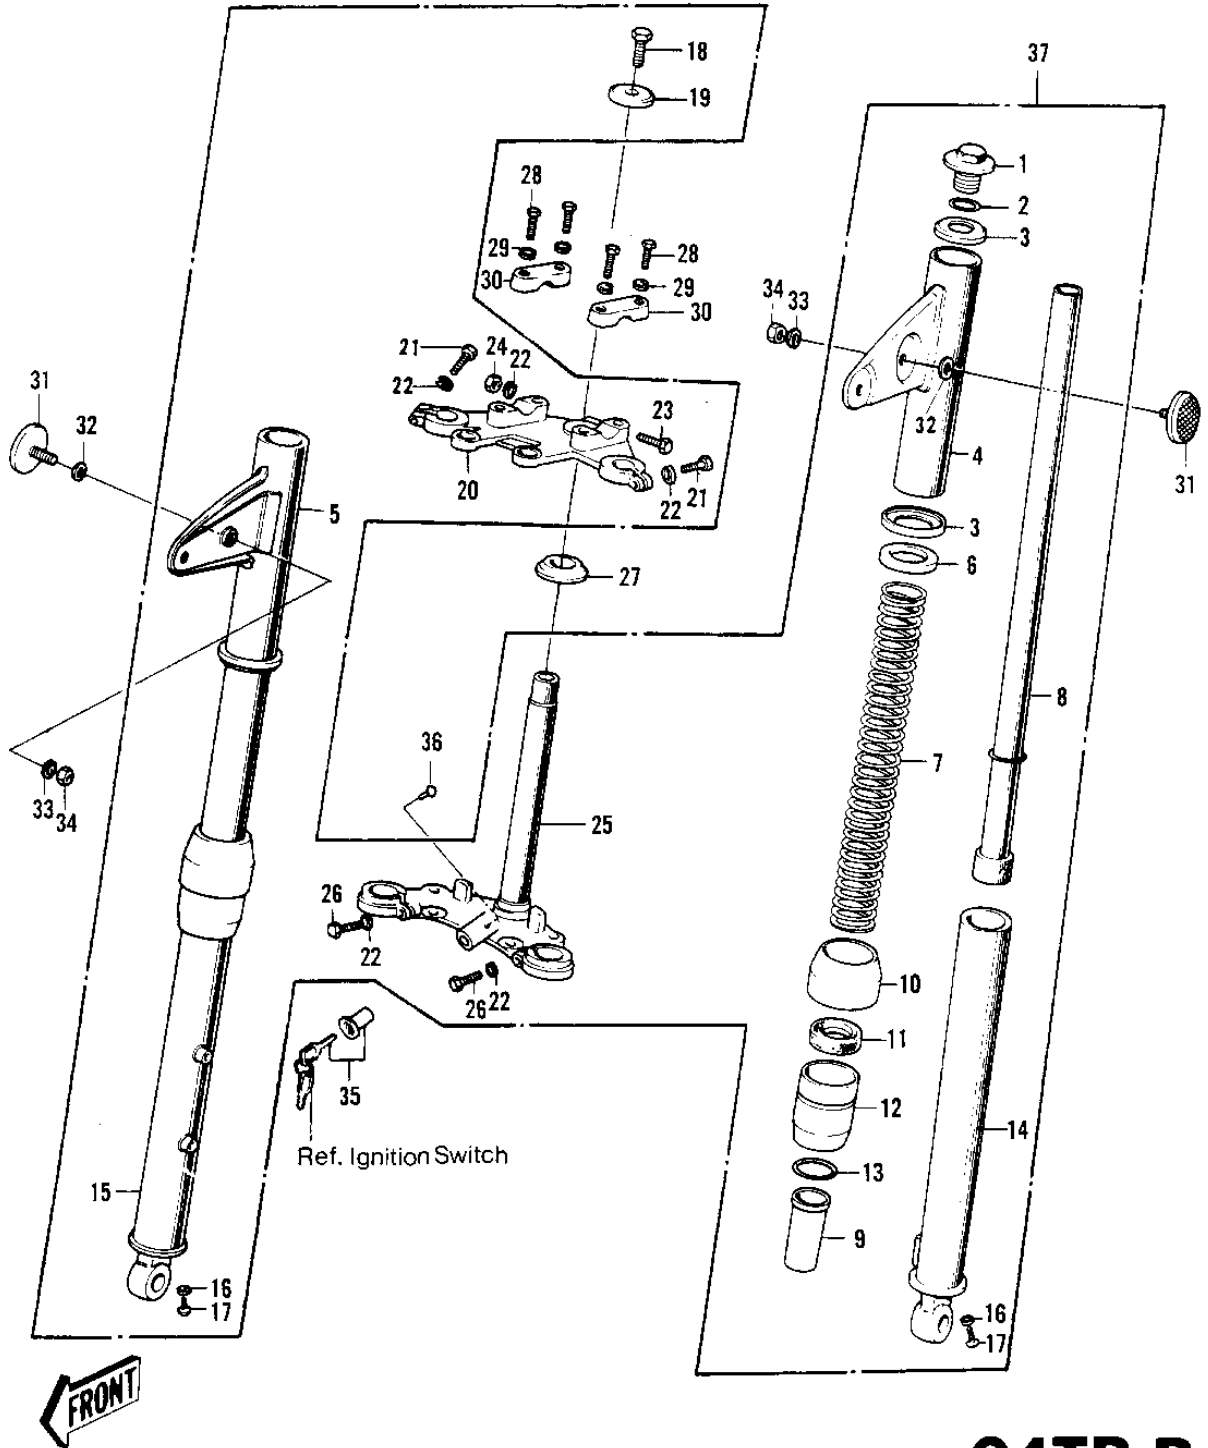

# 1976 KV100-A7 PARTS DIAGRAM

FRONT FORK G4TR-B ('70-73)

10

# 1976 KV100-A7 PARTS LIST

## FRONT FORK G4TR-B ('70-'73)

ITEM NAME	PART NUMBER	QUANTITY
BOLT-FORK TOP (Ref # 1)	44041-036	2
'O' RING INNER TUBE (Ref # 2)	44046-014	2
WASHER FORK COVER (Ref # 3)	44043-035	4
COVER-L.H FORK,BLACK (Ref # 4)	44033-042-21	1
COVER-R.H FORK,BLACK (Ref # 5)	44034-041-21	1
GASKET FORK COVER (Ref # 6)	44045-012	2
SPRING-FORK (Ref # 7)	44026-040	2
TUBE-FORK INNER (Ref # 8)	44013-034	2
GUIDE-FORK INNER TUBE (Ref # 9)	44015-013	2
DUST SHIELD FORK (Ref # 10)	44010-006	2
OIL SEAL (Ref # 11)	92049-1049	2
NUT FORK OUTER TUBE (Ref # 12)	44007-007	2
'O' RING OUTER TUBE (Ref # 13)	44046-012	2
TUBE,LH,FORK OUTER (Ref # 14)	44005-043	1
TUBE,RH,FORK OUTER (Ref # 15)	44006-041	1
GASKET FORK DRAIN PLG (Ref # 16)	44045-002	2
SCREW PAN HEAD 4X8 (Ref # 17)	220B0408	2
BOLT STRNG STEM HEAD (Ref # 18)	44041-007	1
WASHER STRNG STEM HD (Ref # 19)	44043-016	1
HEAD-STEERING STEM (Ref # 20)	44039-043	1
BOLT-HEX HEAD 10MM (Ref # 21)	44041-039	2
WASHER SPRING 10MM (Ref # 22)	461F1000	5
BOLT-HEX HEAD,10X30 (Ref # 23)	44041-041	1
NUT,10 M/M (Ref # 24)	314N1000	1
STEM-STEERING (Ref # 25)	44037-045	1
BOLT PINCH (Ref # 26)	44041-010	2
CONE LOWER BEARING (Ref # 27)	92047-004	1
BOLT 8X38 (Ref # 28)	92001-1405	4
BOLT 8X38 (Ref # 28)	92001-1405	4

# 1976 KV100-A7 PARTS LIST

FRONT FORK G4TR-B ('70-'73)

ITEM NAME	PART NUMBER	QUANTITY
WASHER SPRING 8MM (Ref # 29)	461F0800	4
HOLDER UPPER HANDLEBAR (Ref # 30)	46012-004	2
REFLECTOR-REFLEX,FRNT (Ref # 31)	28001-011	2
WASHER PLAIN 5MM (Ref # 32)	411B0500	2
WASHER SPRING 5MM (Ref # 33)	461F0500	2
NUT,5MM (Ref # 34)	311B0500	2
LOCK ASSY,STEERING (Ref # 35)	27016-5025	1
LOCK ASSY,STEERING (Ref # 35)	27016-5025	1
SCREW RIVET (Ref # 36)	92099-001	1
FORK-FRONT,BLACK (Ref # 37)	44001-089-21	1