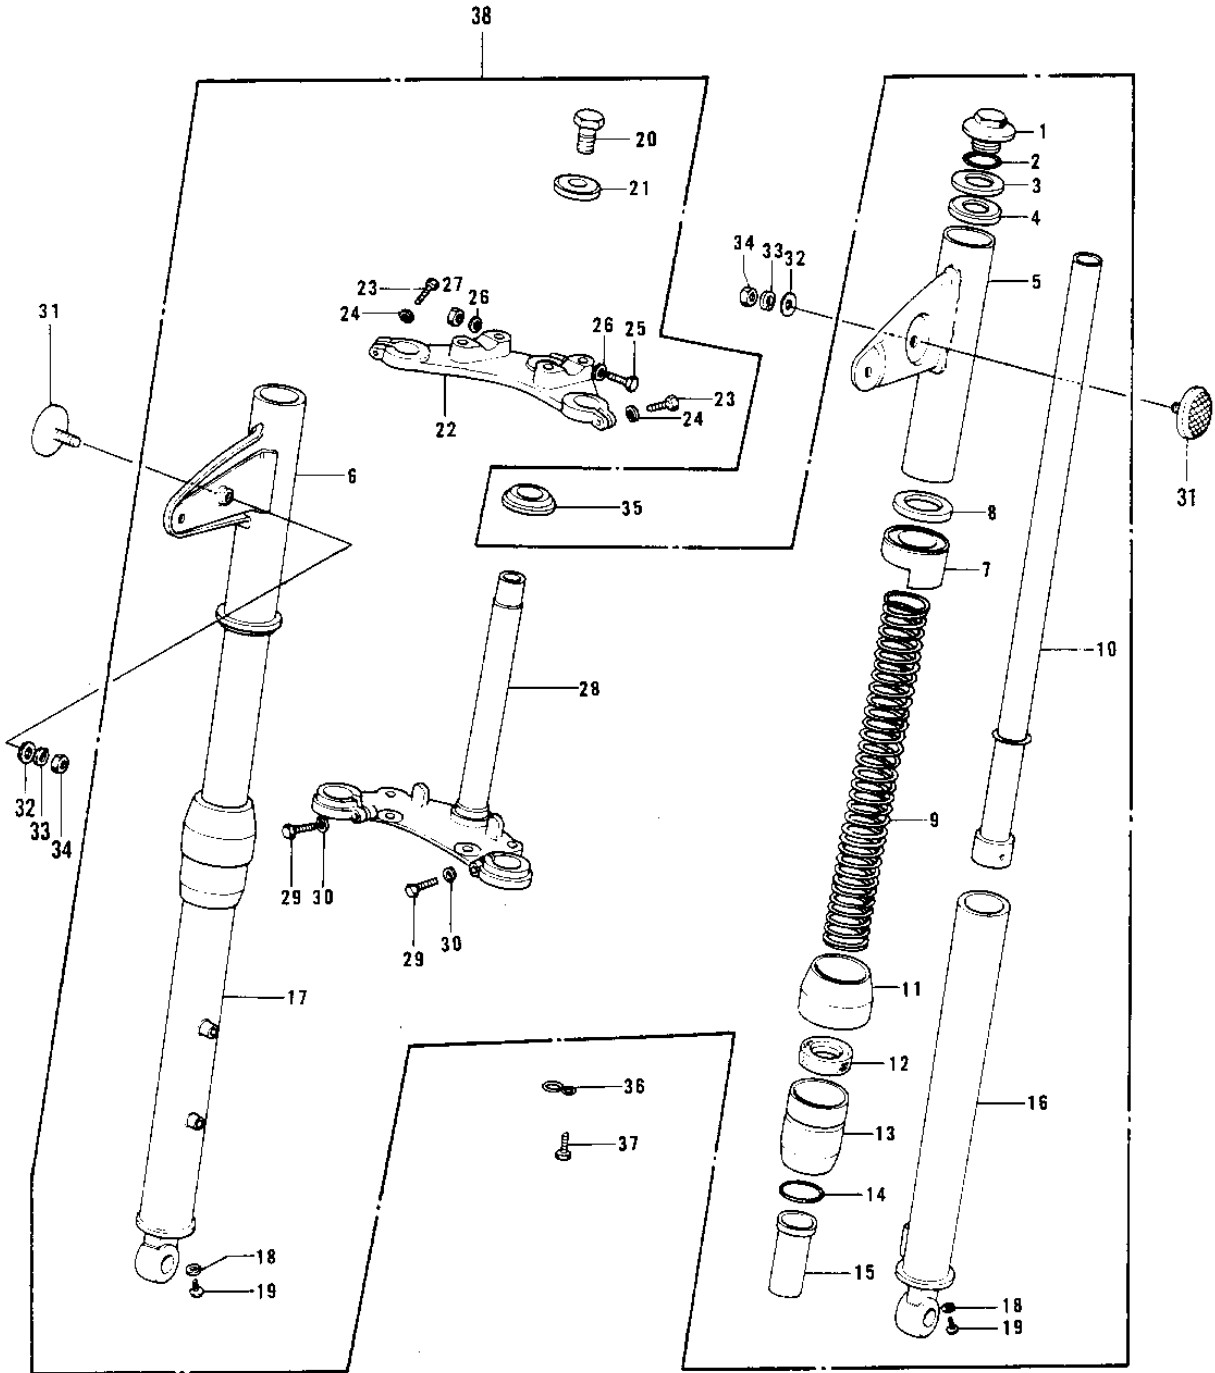

1970 Trail Boss PARTS DIAGRAM

FRONT FORK G4TR-C ('70-'73)

FRONT

G4TR

1C

1970 Trail Boss PARTS LIST

FRONT FORK G4TR-C ('70-'73)

ITEM NAME	PART NUMBER	QUANTITY
BOLT-FORK TOP (Ref # 1)	44041-036	2
'O' RING INNER TUBE (Ref # 2)	44046-014	2
GASKET-FORK COVER (Ref # 3)	44045-037	2
WASHER-FORK COVER (Ref # 4)	44043-046	2
COVER-L.H FORK,F.BLK (Ref # 5)	44033-051-21	1
COVER-R.H FORK F BLK (Ref # 6)	44034-051-21	1
GUIDE-FORK COVER (Ref # 7)	44030-010	2
GASKET FORK COVER (Ref # 8)	44045-012	2
SPRING-FORK (Ref # 9)	44026-040	2
TUBE-FORK INNER (Ref # 10)	44013-034	2
DUST SHIELD FORK (Ref # 11)	44010-006	2
OIL SEAL (Ref # 12)	92049-1049	2
NUT FORK OUTER TUBE (Ref # 13)	44007-007	2
'O' RING OUTER TUBE (Ref # 14)	44046-012	2
GUIDE-FORK INNER TUBE (Ref # 15)	44015-013	2
TUBE,LH,FORK OUTER (Ref # 16)	44005-043	1
TUBE,RH,FORK OUTER (Ref # 17)	44006-041	1
GASKET FORK DRAIN PLG (Ref # 18)	44045-002	2
SCREW PAN HEAD 4X8 (Ref # 19)	220B0408	2
BOLT STRNG STEM HEAD (Ref # 20)	44041-007	1
WASHER STRNG STEM HD (Ref # 21)	44043-016	1
HEAD-STEERING STEM (Ref # 22)	44039-047	1
BOLT-STEERING STEM HD (Ref # 23)	44041-044	2
WASHER SPRING 8MM (Ref # 24)	461F0800	2
BOLT-HEX HEAD.8M/M (Ref # 25)	44041-045	1
WASHER PLAIN 8MM (Ref # 26)	410B0800	2
NUT,LOCK,8MM (Ref # 27)	92015-1124	1
NUT,LOCK,8MM (Ref # 27)	92015-1124	1
STEM-STEERING (Ref # 28)	44037-052	1

1970 Trail Boss PARTS LIST

FRONT FORK G4TR-C ('70-'73)

ITEM NAME	PART NUMBER	QUANTITY
BOLT PINCH (Ref # 29)	44041-010	2
WASHER SPRING 10MM (Ref # 30)	461F1000	2
REFLECTOR-REFLEX,FRNT (Ref # 31)	28001-011	2
WASHER PLAIN 5MM (Ref # 32)	411B0500	2
WASHER SPRING 5MM (Ref # 33)	461F0500	2
NUT,5MM (Ref # 34)	311B0500	2
CONE LOWER BEARING (Ref # 35)	92047-004	1
CLAMP-CABLE (Ref # 36)	92037-046	1
BOLT-UPSET,6X12 (Ref # 37)	112G0612	1
FORK-FRONT,F.BLACK (Ref # 38)	44001-100-21	1