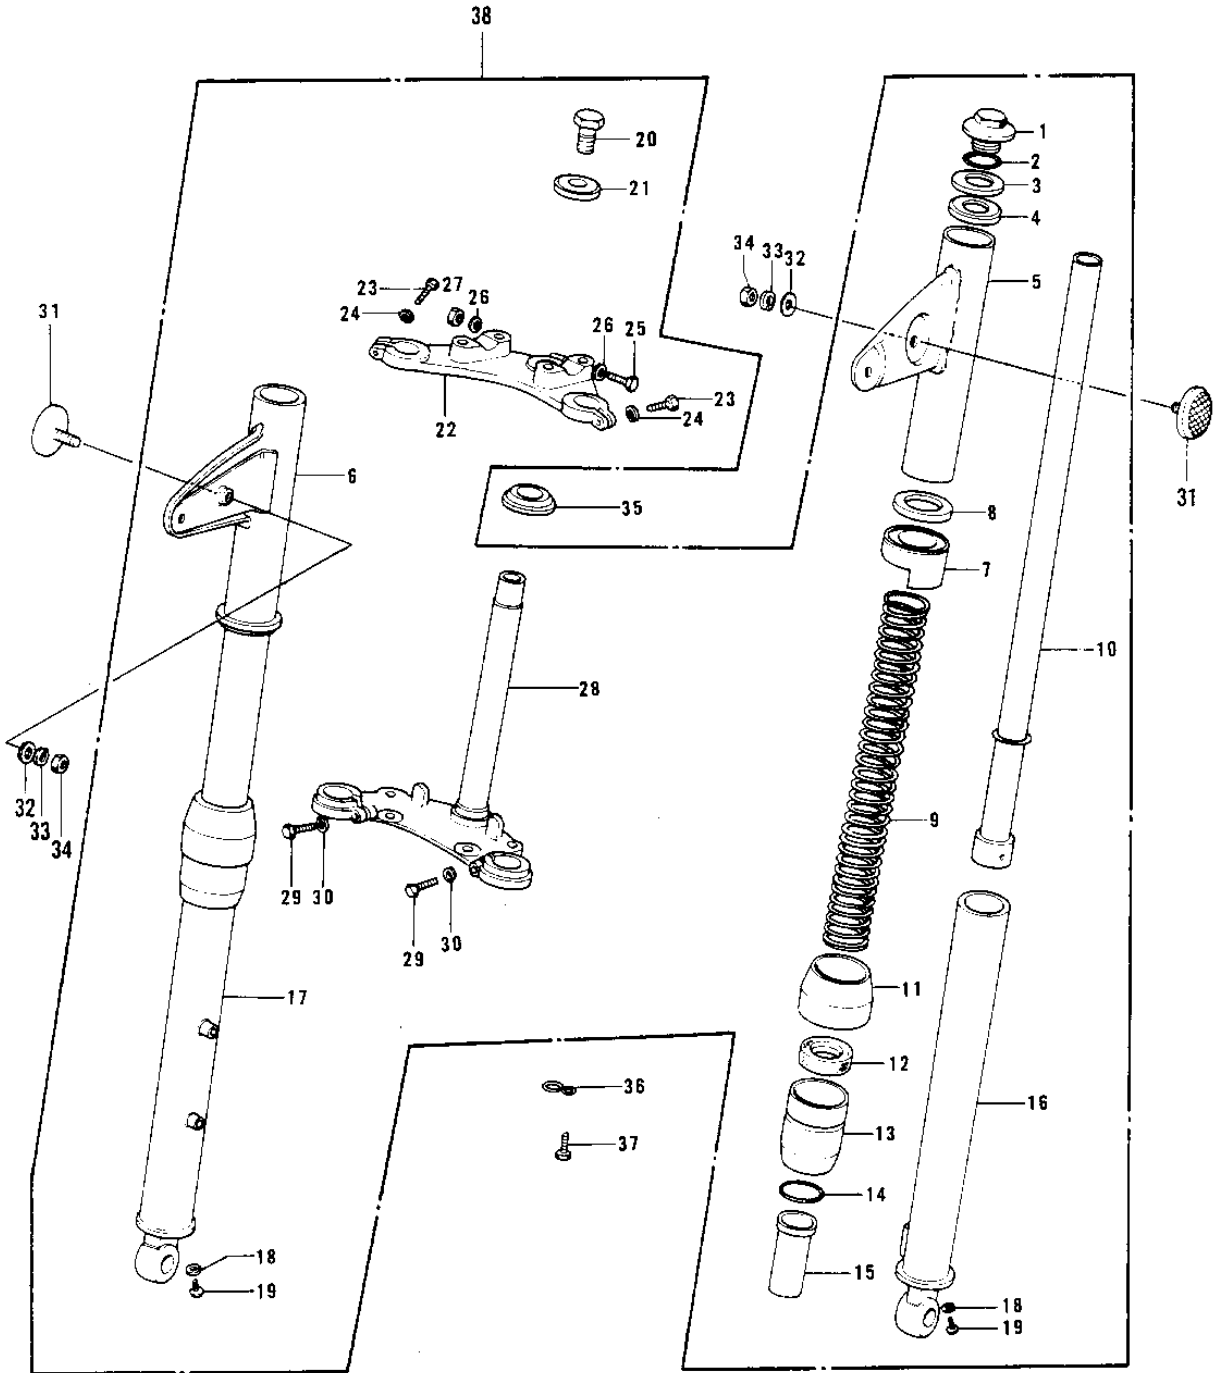

1972 G4TR-B PARTS DIAGRAM

FRONT FORK G4TR-C ('70-73)

FRONT

G4TR

1C

1972 G4TR-B PARTS LIST

FRONT FORK G4TR-C ('70-'73)

ITEM NAME	PART NUMBER	QUANTITY
BOLT-FORK TOP (Ref # 1)	44041-036	
'O' RING INNER TUBE (Ref # 2)	44046-014	
GASKET-FORK COVER (Ref # 3)	44045-037	
WASHER-FORK COVER (Ref # 4)	44043-046	
COVER-L.H FORK,F.BLK (Ref # 5)	44033-051-21	
COVER-R.H FORK F BLK (Ref # 6)	44034-051-21	
GUIDE-FORK COVER (Ref # 7)	44030-010	
GASKET FORK COVER (Ref # 8)	44045-012	
SPRING-FORK (Ref # 9)	44026-040	
TUBE-FORK INNER (Ref # 10)	44013-034	
DUST SHIELD FORK (Ref # 11)	44010-006	
OIL SEAL (Ref # 12)	92049-1049	
NUT FORK OUTER TUBE (Ref # 13)	44007-007	
'O' RING OUTER TUBE (Ref # 14)	44046-012	
GUIDE-FORK INNER TUBE (Ref # 15)	44015-013	
TUBE,LH,FORK OUTER (Ref # 16)	44005-043	
TUBE,RH,FORK OUTER (Ref # 17)	44006-041	
GASKET FORK DRAIN PLG (Ref # 18)	44045-002	
SCREW PAN HEAD 4X8 (Ref # 19)	220B0408	
BOLT STRNG STEM HEAD (Ref # 20)	44041-007	
WASHER STRNG STEM HD (Ref # 21)	44043-016	
HEAD-STEERING STEM (Ref # 22)	44039-047	
BOLT-STEERING STEM HD (Ref # 23)	44041-044	
WASHER SPRING 8MM (Ref # 24)	461F0800	
BOLT-HEX HEAD.8M/M (Ref # 25)	44041-045	
WASHER PLAIN 8MM (Ref # 26)	410B0800	
NUT,LOCK,8MM (Ref # 27)	92015-1124	
NUT,LOCK,8MM (Ref # 27)	92015-1124	
STEM-STEERING (Ref # 28)	44037-052	

1972 G4TR-B PARTS LIST

FRONT FORK G4TR-C ('70-'73)

ITEM NAME	PART NUMBER	QUANTITY
BOLT PINCH (Ref # 29)	44041-010	
WASHER SPRING 10MM (Ref # 30)	461F1000	
REFLECTOR-REFLEX,FRNT (Ref # 31)	28001-011	
WASHER PLAIN 5MM (Ref # 32)	411B0500	
WASHER SPRING 5MM (Ref # 33)	461F0500	
NUT,5MM (Ref # 34)	311B0500	
CONE LOWER BEARING (Ref # 35)	92047-004	
CLAMP-CABLE (Ref # 36)	92037-046	
BOLT-UPSET,6X12 (Ref # 37)	112G0612	
FORK-FRONT,F.BLACK (Ref # 38)	44001-100-21	