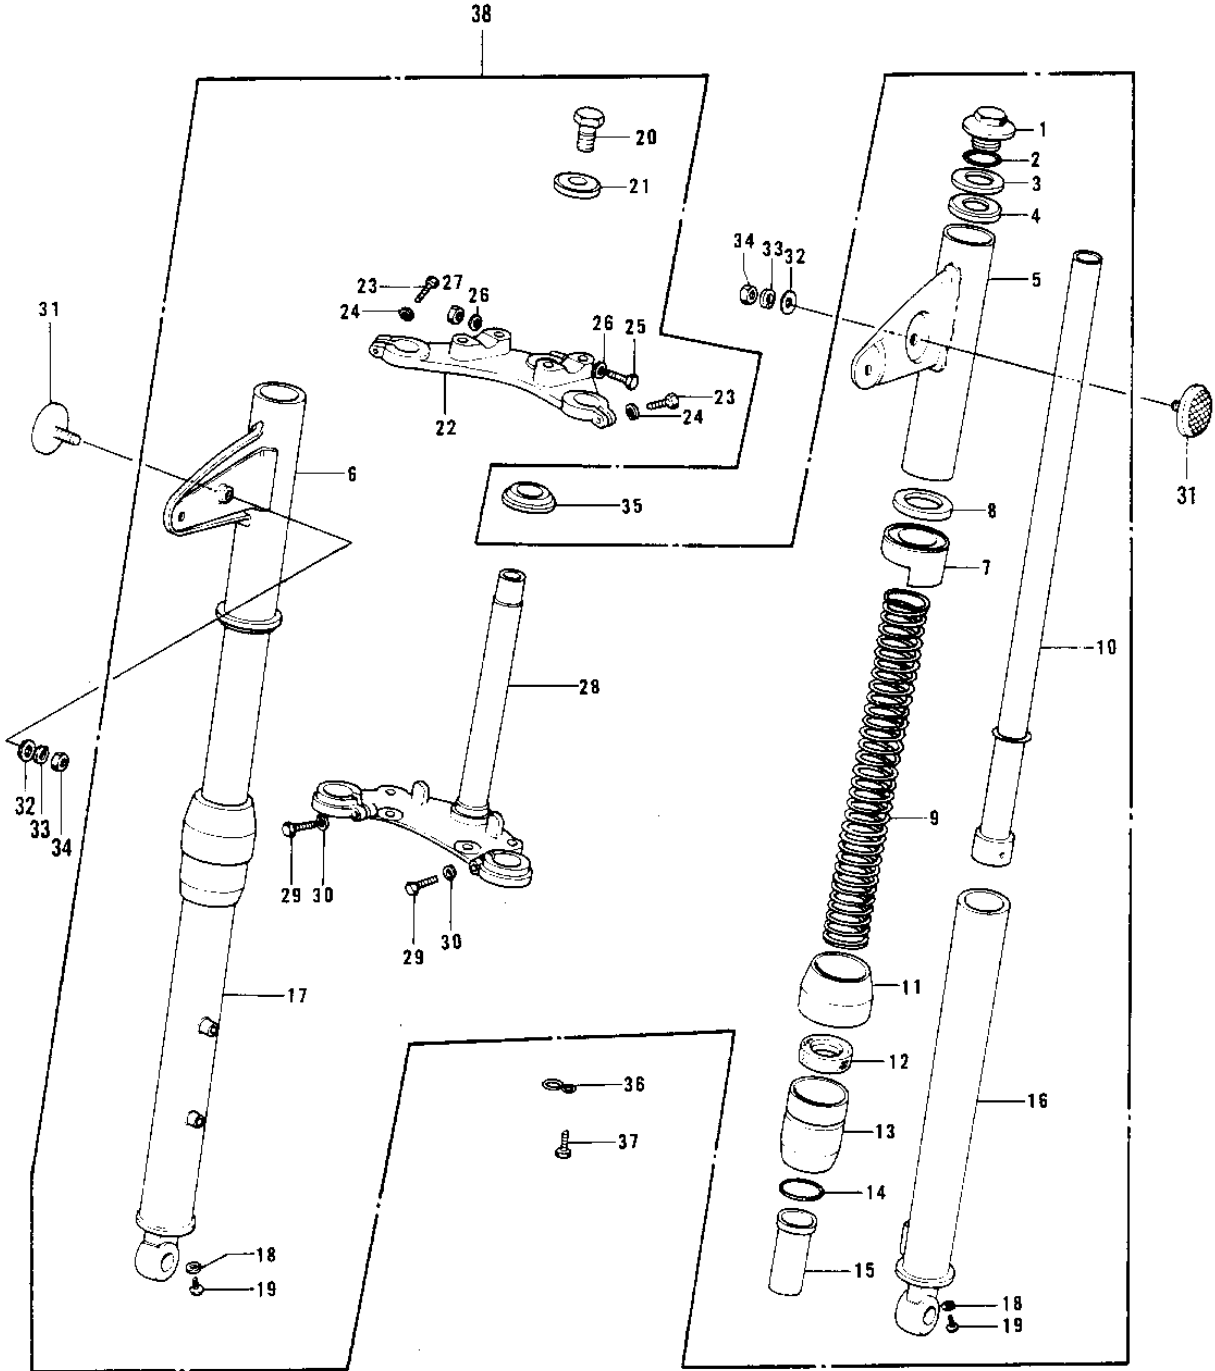

1974 G4TR-D PARTS DIAGRAM

FRONT FORK G4TR-C ('70-73)

FRONT

G4TR

1974 G4TR-D PARTS LIST

FRONT FORK G4TR-C ('70-'73)

ITEM NAME	PART NUMBER	QUANTITY
BOLT-FORK TOP (Ref # 1)	44041-036	
'O' RING INNER TUBE (Ref # 2)	44046-014	
GASKET-FORK COVER (Ref # 3)	44045-037	
WASHER-FORK COVER (Ref # 4)	44043-046	
COVER-L.H FORK,F.BLK (Ref # 5)	44033-051-21	
COVER-R.H FORK F BLK (Ref # 6)	44034-051-21	
GUIDE-FORK COVER (Ref # 7)	44030-010	
GASKET FORK COVER (Ref # 8)	44045-012	
SPRING-FORK (Ref # 9)	44026-040	
TUBE-FORK INNER (Ref # 10)	44013-034	
DUST SHIELD FORK (Ref # 11)	44010-006	
OIL SEAL (Ref # 12)	92049-1049	
NUT FORK OUTER TUBE (Ref # 13)	44007-007	
'O' RING OUTER TUBE (Ref # 14)	44046-012	
GUIDE-FORK INNER TUBE (Ref # 15)	44015-013	
TUBE,LH,FORK OUTER (Ref # 16)	44005-043	
TUBE,RH,FORK OUTER (Ref # 17)	44006-041	
GASKET FORK DRAIN PLG (Ref # 18)	44045-002	
SCREW PAN HEAD 4X8 (Ref # 19)	220B0408	
BOLT STRNG STEM HEAD (Ref # 20)	44041-007	
WASHER STRNG STEM HD (Ref # 21)	44043-016	
HEAD-STEERING STEM (Ref # 22)	44039-047	
BOLT-STEERING STEM HD (Ref # 23)	44041-044	
WASHER SPRING 8MM (Ref # 24)	461F0800	
BOLT-HEX HEAD.8M/M (Ref # 25)	44041-045	
WASHER PLAIN 8MM (Ref # 26)	410B0800	
NUT,LOCK,8MM (Ref # 27)	92015-1124	
NUT,LOCK,8MM (Ref # 27)	92015-1124	
STEM-STEERING (Ref # 28)	44037-052	

1974 G4TR-D PARTS LIST

FRONT FORK G4TR-C ('70-'73)

ITEM NAME	PART NUMBER	QUANTITY
BOLT PINCH (Ref # 29)	44041-010	
WASHER SPRING 10MM (Ref # 30)	461F1000	
REFLECTOR-REFLEX,FRNT (Ref # 31)	28001-011	
WASHER PLAIN 5MM (Ref # 32)	411B0500	
WASHER SPRING 5MM (Ref # 33)	461F0500	
NUT,5MM (Ref # 34)	311B0500	
CONE LOWER BEARING (Ref # 35)	92047-004	
CLAMP-CABLE (Ref # 36)	92037-046	
BOLT-UPSET,6X12 (Ref # 37)	112G0612	
FORK-FRONT,F.BLACK (Ref # 38)	44001-100-21	