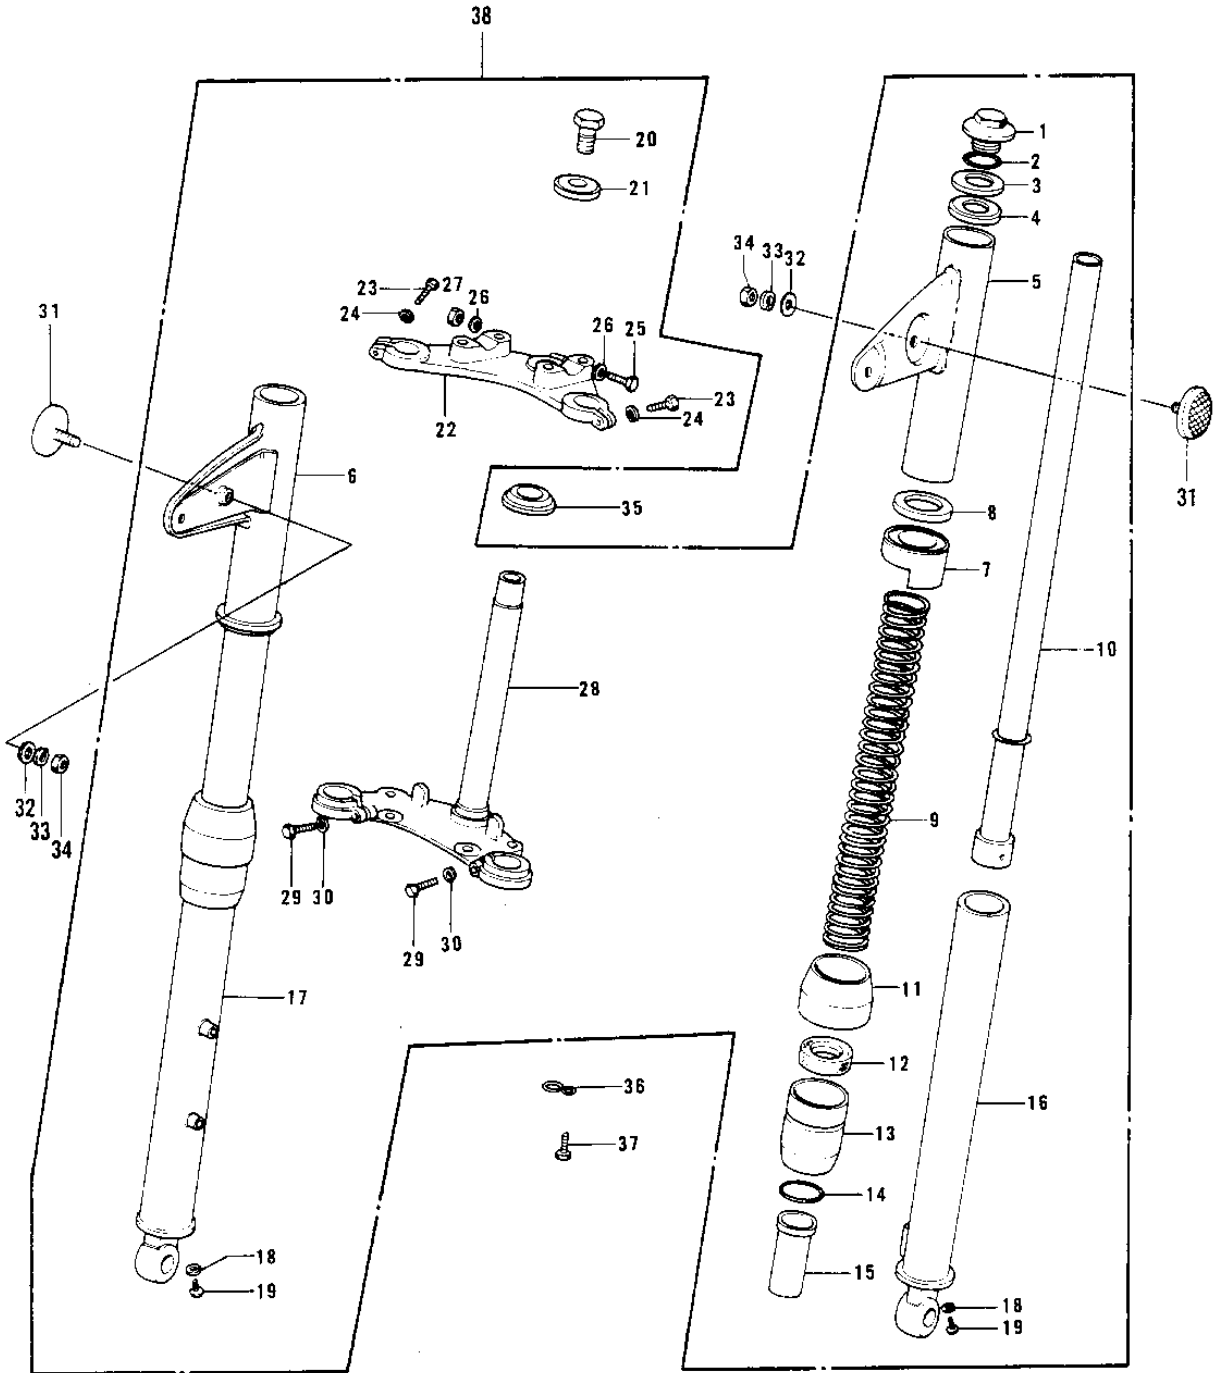

# 1975 G4TR-E PARTS DIAGRAM

FRONT FORK G4TR-C ('70-73)

**FRONT**

**G4TR**

# 1975 G4TR-E PARTS LIST

## FRONT FORK G4TR-C ('70-'73)

ITEM NAME	PART NUMBER	QUANTITY
BOLT-FORK TOP (Ref # 1)	44041-036	2
'O' RING INNER TUBE (Ref # 2)	44046-014	2
GASKET-FORK COVER (Ref # 3)	44045-037	2
WASHER-FORK COVER (Ref # 4)	44043-046	2
COVER-L.H FORK,F.BLK (Ref # 5)	44033-051-21	1
COVER-R.H FORK F BLK (Ref # 6)	44034-051-21	1
GUIDE-FORK COVER (Ref # 7)	44030-010	2
GASKET FORK COVER (Ref # 8)	44045-012	2
SPRING-FORK (Ref # 9)	44026-040	2
TUBE-FORK INNER (Ref # 10)	44013-034	2
DUST SHIELD FORK (Ref # 11)	44010-006	2
OIL SEAL (Ref # 12)	92049-1049	2
NUT FORK OUTER TUBE (Ref # 13)	44007-007	2
'O' RING OUTER TUBE (Ref # 14)	44046-012	2
GUIDE-FORK INNER TUBE (Ref # 15)	44015-013	2
TUBE,LH,FORK OUTER (Ref # 16)	44005-043	1
TUBE,RH,FORK OUTER (Ref # 17)	44006-041	1
GASKET FORK DRAIN PLG (Ref # 18)	44045-002	2
SCREW PAN HEAD 4X8 (Ref # 19)	220B0408	2
BOLT STRNG STEM HEAD (Ref # 20)	44041-007	1
WASHER STRNG STEM HD (Ref # 21)	44043-016	1
HEAD-STEERING STEM (Ref # 22)	44039-047	1
BOLT-STEERING STEM HD (Ref # 23)	44041-044	2
WASHER SPRING 8MM (Ref # 24)	461F0800	2
BOLT-HEX HEAD.8M/M (Ref # 25)	44041-045	1
WASHER PLAIN 8MM (Ref # 26)	410B0800	2
NUT,LOCK,8MM (Ref # 27)	92015-1124	1
NUT,LOCK,8MM (Ref # 27)	92015-1124	1
STEM-STEERING (Ref # 28)	44037-052	1

## FRONT FORK G4TR-C ('70-'73)

ITEM NAME	PART NUMBER	QUANTITY
BOLT PINCH (Ref # 29)	44041-010	2
WASHER SPRING 10MM (Ref # 30)	461F1000	2
REFLECTOR-REFLEX,FRNT (Ref # 31)	28001-011	2
WASHER PLAIN 5MM (Ref # 32)	411B0500	2
WASHER SPRING 5MM (Ref # 33)	461F0500	2
NUT,5MM (Ref # 34)	311B0500	2
CONE LOWER BEARING (Ref # 35)	92047-004	1
CLAMP-CABLE (Ref # 36)	92037-046	1
BOLT-UPSET,6X12 (Ref # 37)	112G0612	1
FORK-FRONT,F.BLACK (Ref # 38)	44001-100-21	1