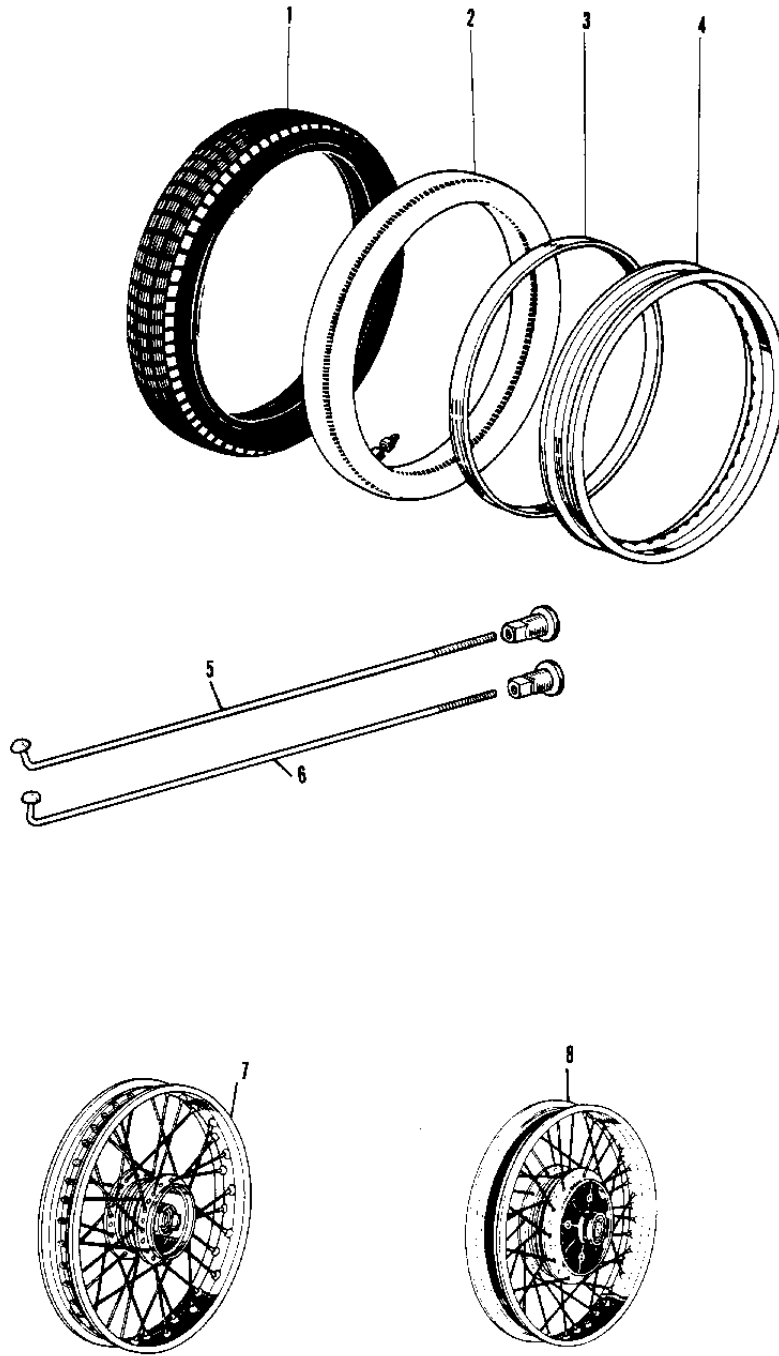

# 1970 Trail Boss PARTS DIAGRAM

WHEELS/TIRES (70-'73)

## 1970 Trail Boss PARTS LIST

### WHEELS/TIRES ('70-'73)

ITEM NAME	PART NUMBER	QUANTITY
TIRE 300-18 Y620 R (Ref # 1)	41019-027	2
UNAVAILABLE IN PRICE BOOK (Ref # 2)	41022-004	2
TUBE 300/325/360-18 (Ref # 2)	41022-028	2
BAND RIM (Ref # 3)	41023-001	2
BAND,RIM,4.00/5.10-18 (Ref # 3)	41023-1006	2
RIM 1.60AX18W (Ref # 4)	41025-011	2
SPOKE-ASY,RR INNER (Ref # 5)	41027-056	36
SPOKE-ASY,RR INNER (Ref # 5)	41027-056	36
SPOKE-ASY,RR OUTER (Ref # 6)	41028-056	36
SPOKE-ASY,RR OUTER (Ref # 6)	41028-056	36
WHEEL ASSY,FRONT (Ref # 7)	41074-038	1
WHEEL ASSY-REAR (Ref # 8)	42048-005	1