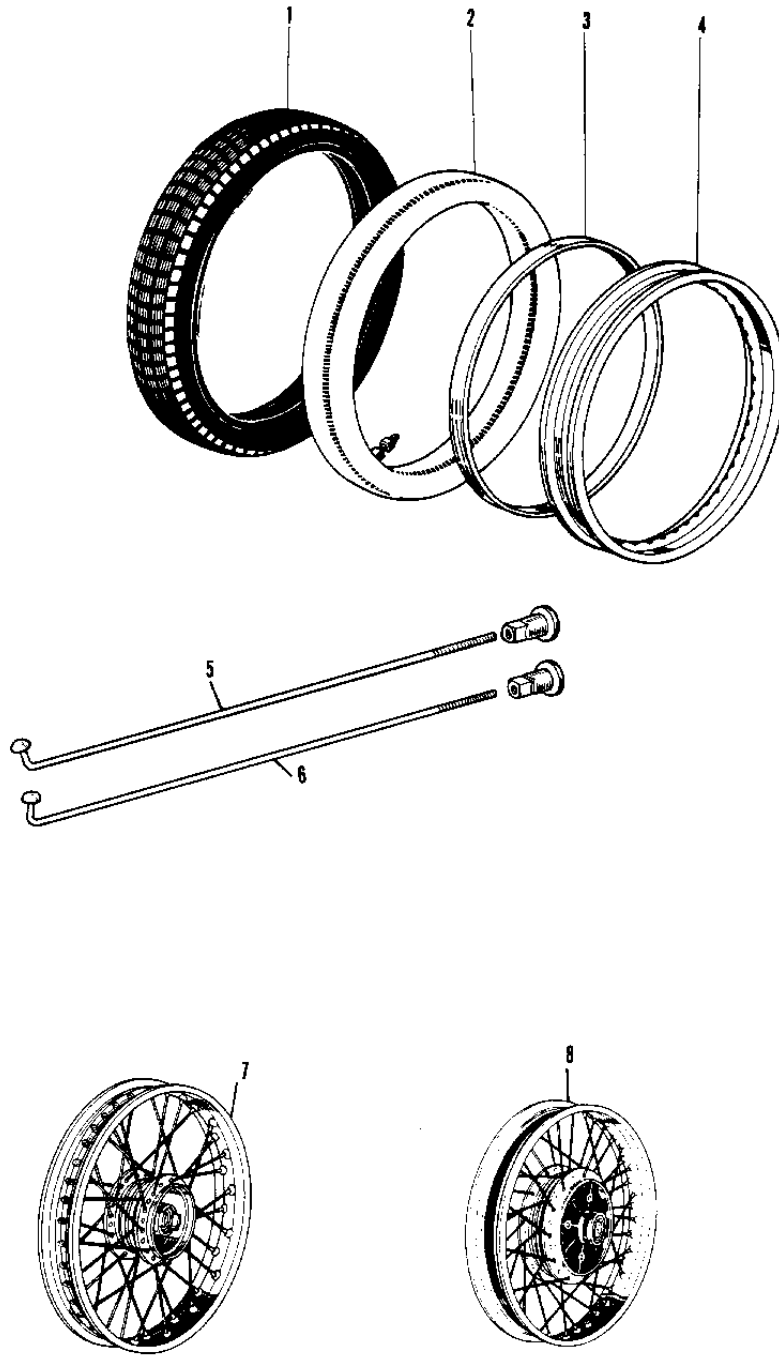

1973 G4TR-C PARTS DIAGRAM

WHEELS/TIRES (70-'73)

1973 G4TR-C PARTS LIST

WHEELS/TIRES ('70-'73)

ITEM NAME	PART NUMBER	QUANTITY
TIRE 300-18 Y620 R (Ref # 1)	41019-027	
UNAVAILABLE IN PRICE BOOK (Ref # 2)	41022-004	
TUBE 300/325/360-18 (Ref # 2)	41022-028	
BAND RIM (Ref # 3)	41023-001	
BAND,RIM,4.00/5.10-18 (Ref # 3)	41023-1006	
RIM 1.60AX18W (Ref # 4)	41025-011	
SPOKE-ASY,RR INNER (Ref # 5)	41027-056	
SPOKE-ASY,RR INNER (Ref # 5)	41027-056	
SPOKE-ASY,RR OUTER (Ref # 6)	41028-056	
SPOKE-ASY,RR OUTER (Ref # 6)	41028-056	
WHEEL ASSY,FRONT (Ref # 7)	41074-038	
WHEEL ASSY-REAR (Ref # 8)	42048-005	