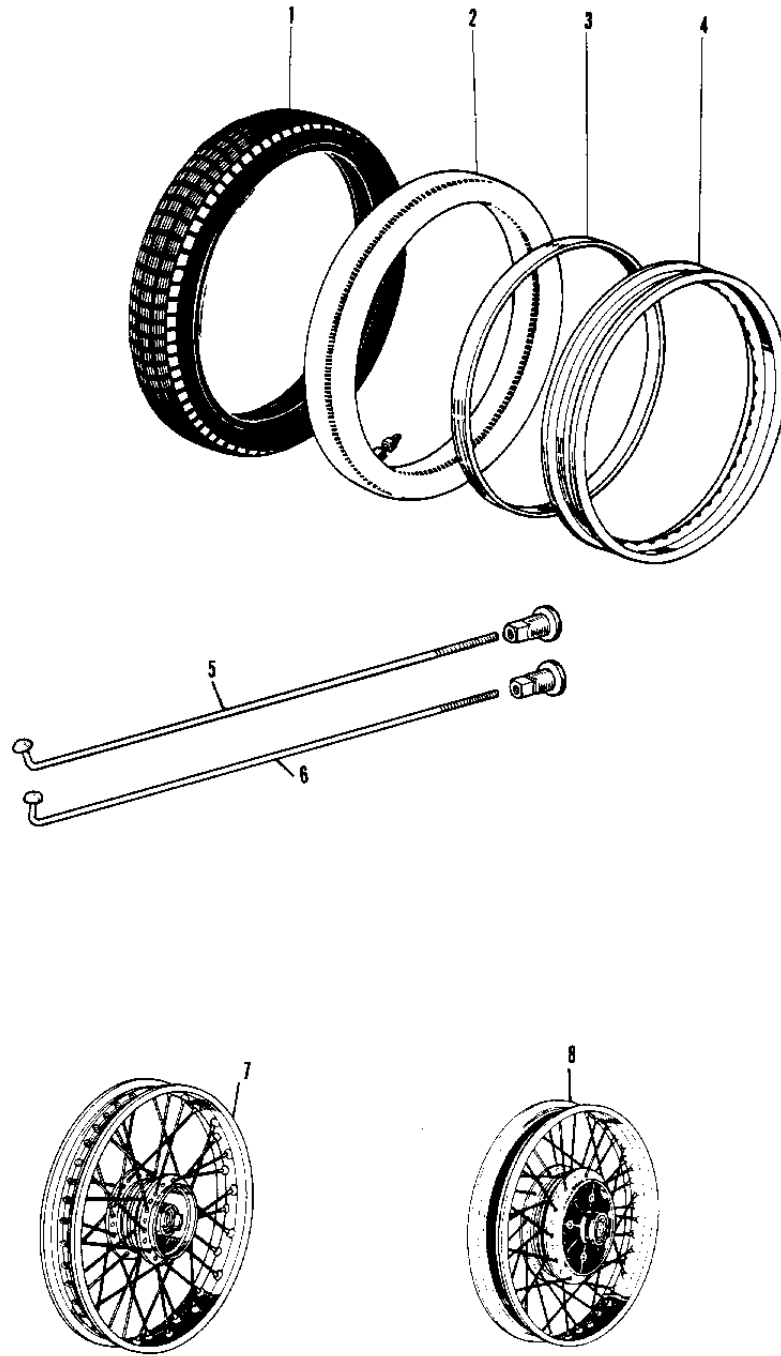

1974 G4TR-D PARTS DIAGRAM

WHEELS/TIRES (70-'73)

1974 G4TR-D PARTS LIST

WHEELS/TIRES ('70-'73)

ITEM NAME	PART NUMBER	QUANTITY
TIRE 300-18 Y620 R (Ref # 1)	41019-027	
UNAVAILABLE IN PRICE BOOK (Ref # 2)	41022-004	
TUBE 300/325/360-18 (Ref # 2)	41022-028	
BAND RIM (Ref # 3)	41023-001	
BAND,RIM,4.00/5.10-18 (Ref # 3)	41023-1006	
RIM 1.60AX18W (Ref # 4)	41025-011	
SPOKE-ASY,RR INNER (Ref # 5)	41027-056	
SPOKE-ASY,RR INNER (Ref # 5)	41027-056	
SPOKE-ASY,RR OUTER (Ref # 6)	41028-056	
SPOKE-ASY,RR OUTER (Ref # 6)	41028-056	
WHEEL ASSY,FRONT (Ref # 7)	41074-038	
WHEEL ASSY-REAR (Ref # 8)	42048-005	