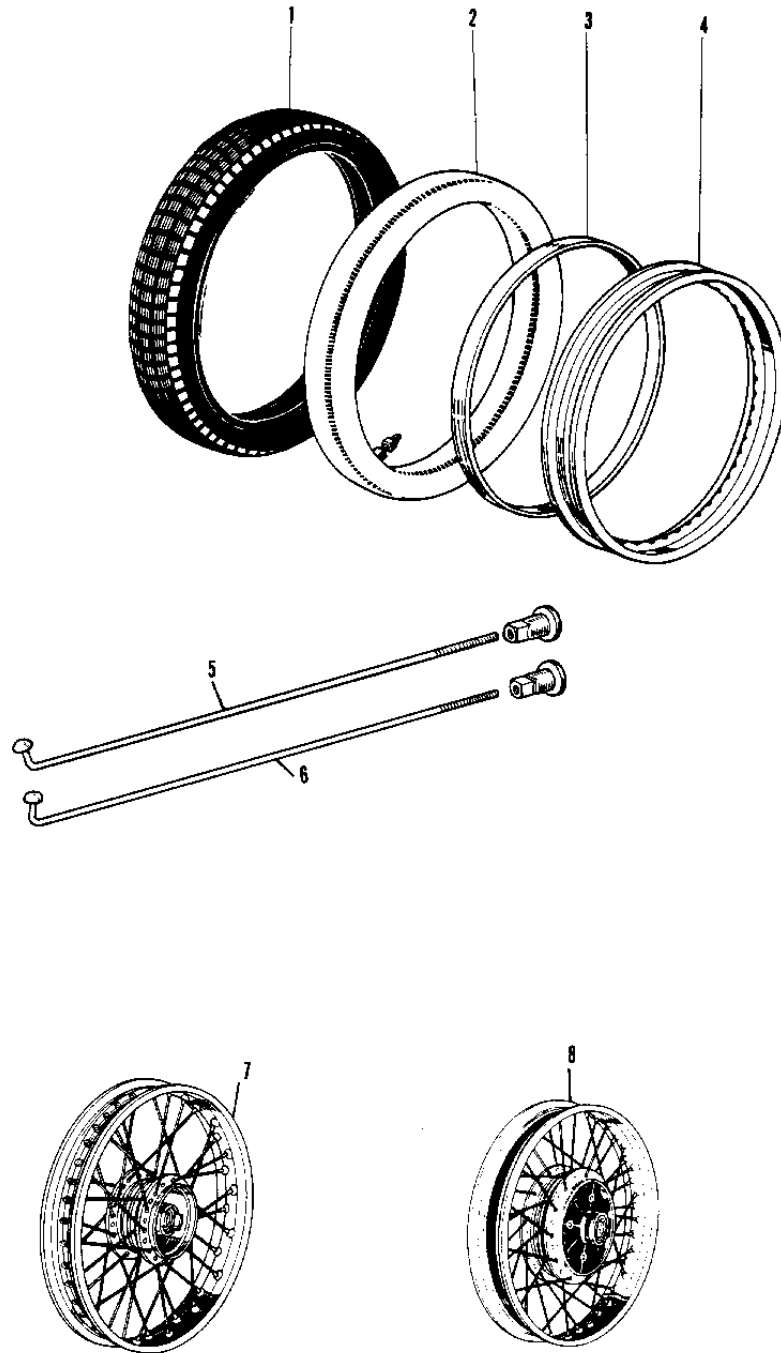

1974 G4TR-D PARTS DIAGRAM

WHEELS/TIRES (70-'73)

1974 G4TR-D PARTS LIST

WHEELS/TIRES ('70-'73)

| ITEM NAME | PART NUMBER | QUANTITY |
|-------------------------------------|-------------|----------|
| TIRE 300-18 Y620 R (Ref # 1) | 41019-027 | |
| UNAVAILABLE IN PRICE BOOK (Ref # 2) | 41022-004 | |
| TUBE 300/325/360-18 (Ref # 2) | 41022-028 | |
| BAND RIM (Ref # 3) | 41023-001 | |
| BAND,RIM,4.00/5.10-18 (Ref # 3) | 41023-1006 | |
| RIM 1.60AX18W (Ref # 4) | 41025-011 | |
| SPOKE-ASY,RR INNER (Ref # 5) | 41027-056 | |
| SPOKE-ASY,RR INNER (Ref # 5) | 41027-056 | |
| SPOKE-ASY,RR OUTER (Ref # 6) | 41028-056 | |
| SPOKE-ASY,RR OUTER (Ref # 6) | 41028-056 | |
| WHEEL ASSY,FRONT (Ref # 7) | 41074-038 | |
| WHEEL ASSY-REAR (Ref # 8) | 42048-005 | |