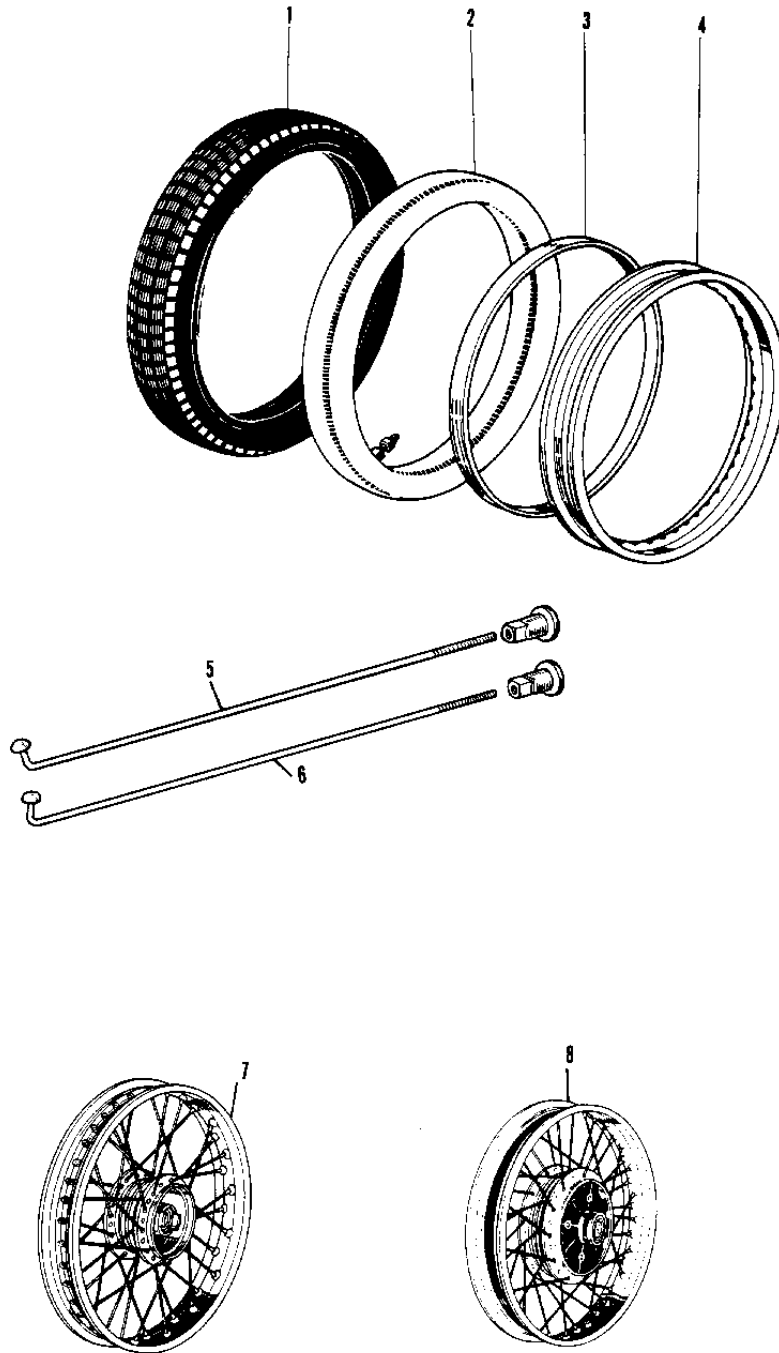

1975 G4TR-E PARTS DIAGRAM

WHEELS/TIRES (70-'73)

1975 G4TR-E PARTS LIST

WHEELS/TIRES ('70-'73)

ITEM NAME	PART NUMBER	QUANTITY
TIRE 300-18 Y620 R (Ref # 1)	41019-027	2
UNAVAILABLE IN PRICE BOOK (Ref # 2)	41022-004	2
TUBE 300/325/360-18 (Ref # 2)	41022-028	2
BAND RIM (Ref # 3)	41023-001	2
BAND,RIM,4.00/5.10-18 (Ref # 3)	41023-1006	2
RIM 1.60AX18W (Ref # 4)	41025-011	2
SPOKE-ASY,RR INNER (Ref # 5)	41027-056	36
SPOKE-ASY,RR INNER (Ref # 5)	41027-056	36
SPOKE-ASY,RR OUTER (Ref # 6)	41028-056	36
SPOKE-ASY,RR OUTER (Ref # 6)	41028-056	36
WHEEL ASSY,FRONT (Ref # 7)	41074-038	1
WHEEL ASSY-REAR (Ref # 8)	42048-005	1