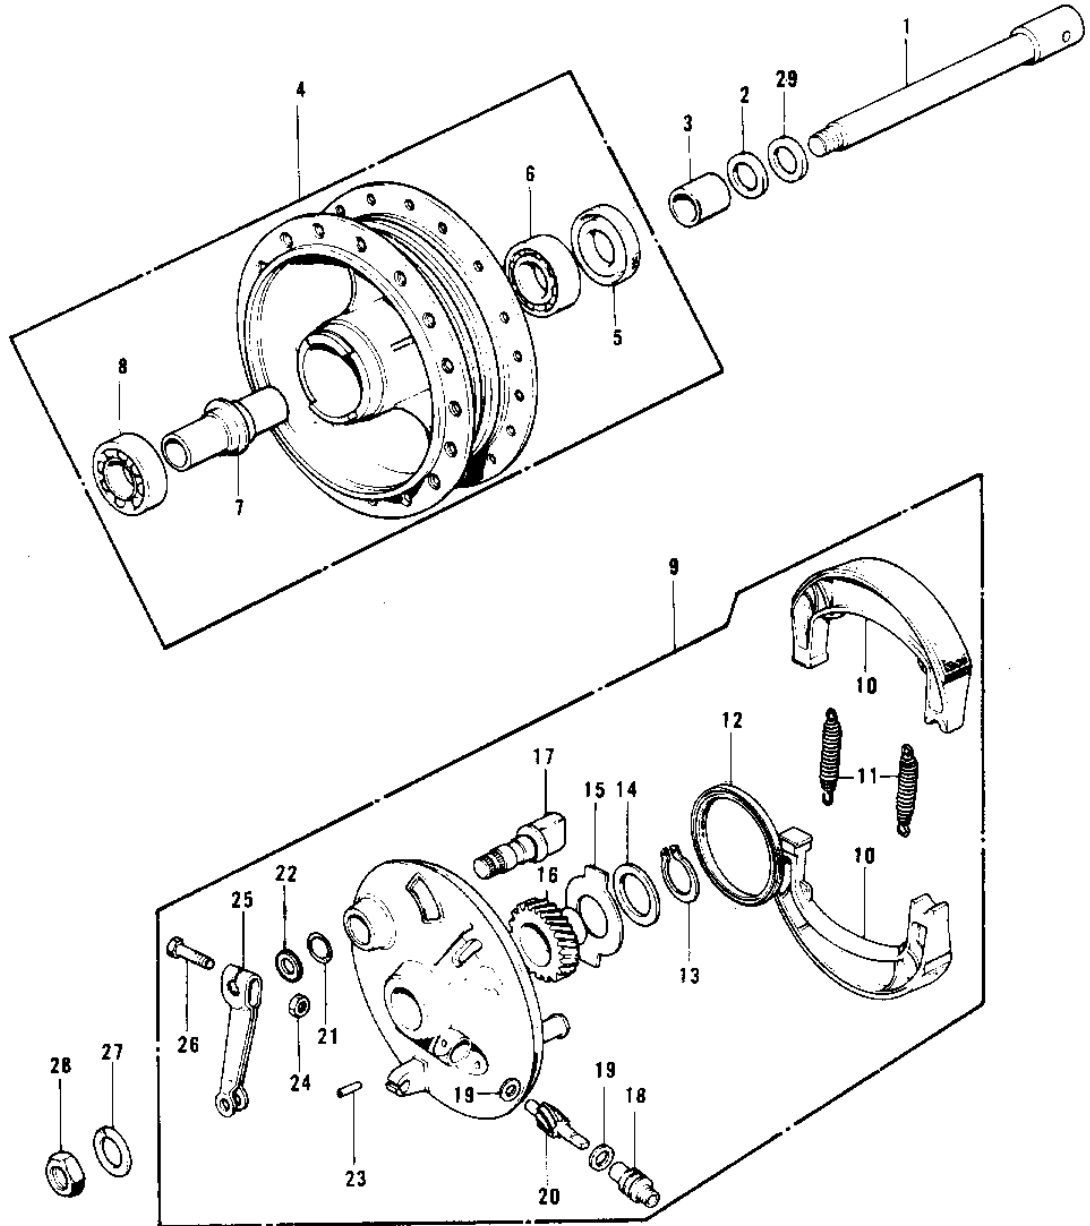

1970 Trail Boss PARTS DIAGRAM

FRONT HUB/BRAKE (70-73)

1970 Trail Boss PARTS LIST

FRONT HUB/BRAKE ('70-'73)

ITEM NAME	PART NUMBER	QUANTITY
AXLE-FRONT (Ref # 1)	41068-039	1
DUST SHIELD FRNT DRUM (Ref # 2)	41042-002	1
COLLAR FRONT HUB R.H (Ref # 3)	41069-002	1
DRUM-ASSY,FR BRK (Ref # 4)	41034-1040	1
DRUM-ASSY,FR BRK (Ref # 4)	41034-1040	1
OIL SEAL FRONT DRUM (Ref # 5)	92050-003	1
BEARING BALL #6200 (Ref # 6)	601B6200	1
SPACER FRONT HUB (Ref # 7)	41039-002	1
BEARING BALL #6300Z (Ref # 8)	601B6300Z	1
PANEL-ASY,FR BRK BUFF (Ref # 9)	41035-071-80	1
PANEL-ASY,FR BRK BUFF (Ref # 9)	41035-071-80	1
SHOE-BRAKE (Ref # 10)	41048-1085	2
SPRING,BRAKE SHOE (Ref # 11)	92081-1766	2
OIL SEAL BRAKE PANEL (Ref # 12)	92050-002	1
CIRCLIP 15MM (Ref # 13)	480J1500	1
WASHER SPEED GR THRST (Ref # 14)	41065-002	1
RECIEVER SPEED GEAR (Ref # 15)	41064-002	1
GEAR SPEEDOMETER (Ref # 16)	41059-006	1
CAM SHAFT-FRONT BRAKE (Ref # 17)	41050-018	1
BUSH SPEEDMETER CABLE (Ref # 18)	41062-001	1
WASHER THRST SPD PINI (Ref # 19)	41063-001	2
PINION SPEEDOMETER (Ref # 20)	41060-004	1
"0" RING,11MM (Ref # 21)	92055-004	1
WASHER BRAKE CAM SHT (Ref # 22)	41052-001	1
PIN,SPRING (Ref # 23)	41082-001	1
NUT,6MM (Ref # 24)	41072-007	1
LEVER FRONT BRAKE CAM (Ref # 25)	41053-005	1
BOLT-UPSET (Ref # 26)	112G0630	1
WASHER SPRING 10MM (Ref # 27)	461F1000	1