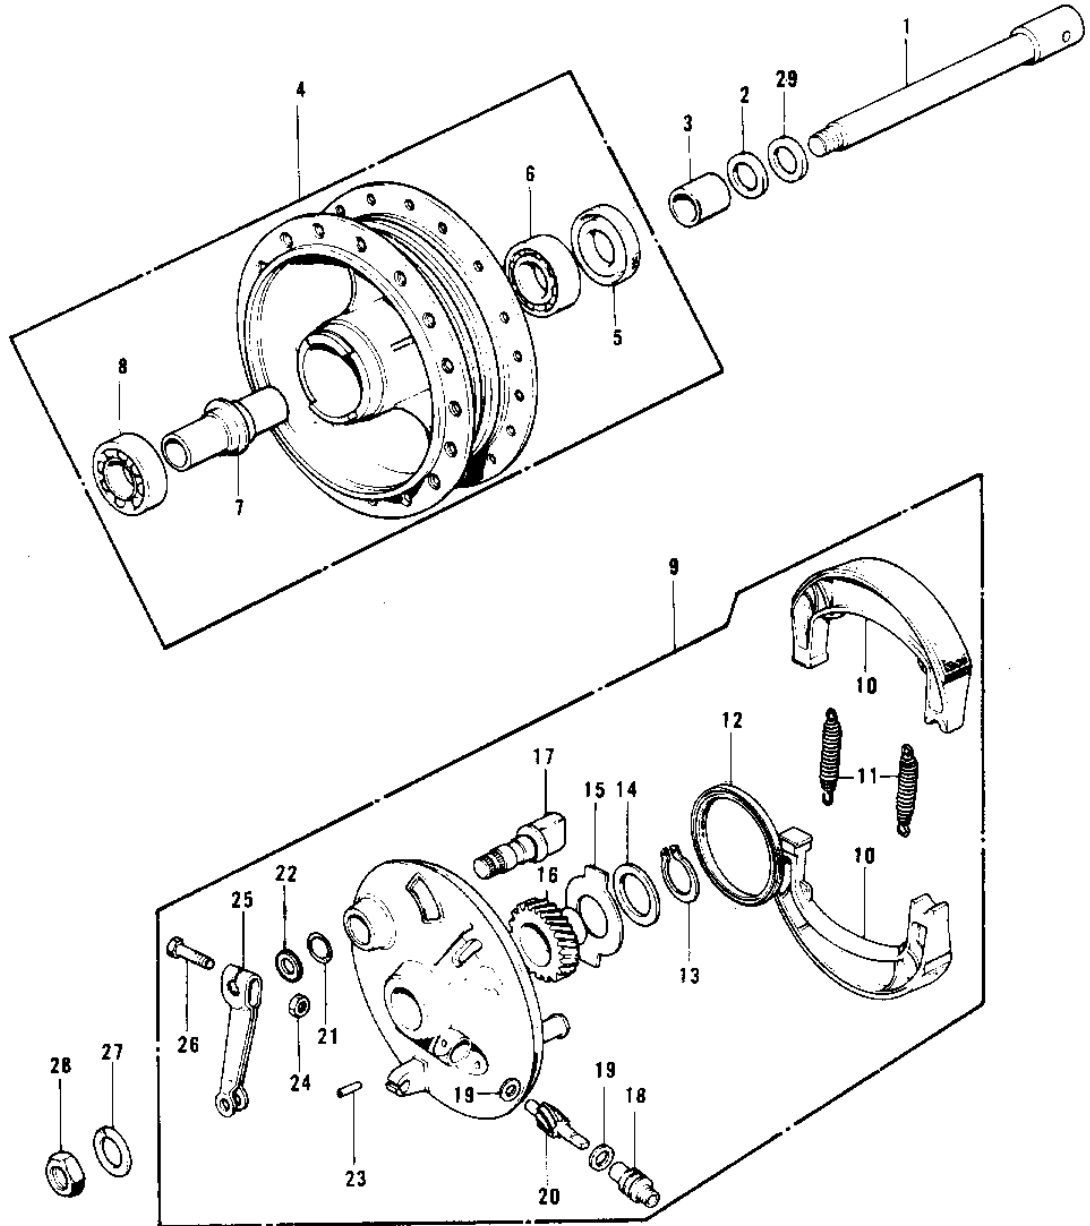

# 1975 G4TR-E PARTS DIAGRAM

FRONT HUB/BRAKE ('70-'73)

# 1975 G4TR-E PARTS LIST

## FRONT HUB/BRAKE ('70-'73)

ITEM NAME	PART NUMBER	QUANTITY
AXLE-FRONT (Ref # 1)	41068-039	1
DUST SHIELD FRNT DRUM (Ref # 2)	41042-002	1
COLLAR FRONT HUB R.H (Ref # 3)	41069-002	1
DRUM-ASSY,FR BRK (Ref # 4)	41034-1040	1
DRUM-ASSY,FR BRK (Ref # 4)	41034-1040	1
OIL SEAL FRONT DRUM (Ref # 5)	92050-003	1
BEARING BALL #6200 (Ref # 6)	601B6200	1
SPACER FRONT HUB (Ref # 7)	41039-002	1
BEARING BALL #6300Z (Ref # 8)	601B6300Z	1
PANEL-ASY,FR BRK BUFF (Ref # 9)	41035-071-80	1
PANEL-ASY,FR BRK BUFF (Ref # 9)	41035-071-80	1
SHOE-BRAKE (Ref # 10)	41048-1085	2
SPRING,BRAKE SHOE (Ref # 11)	92081-1766	2
OIL SEAL BRAKE PANEL (Ref # 12)	92050-002	1
CIRCLIP 15MM (Ref # 13)	480J1500	1
WASHER SPEED GR THRST (Ref # 14)	41065-002	1
RECIEVER SPEED GEAR (Ref # 15)	41064-002	1
GEAR SPEEDOMETER (Ref # 16)	41059-006	1
CAM SHAFT-FRONT BRAKE (Ref # 17)	41050-018	1
BUSH SPEEDMETER CABLE (Ref # 18)	41062-001	1
WASHER THRST SPD PINI (Ref # 19)	41063-001	2
PINION SPEEDOMETER (Ref # 20)	41060-004	1
"0" RING,11MM (Ref # 21)	92055-004	1
WASHER BRAKE CAM SHT (Ref # 22)	41052-001	1
PIN,SPRING (Ref # 23)	41082-001	1
NUT,6MM (Ref # 24)	41072-007	1
LEVER FRONT BRAKE CAM (Ref # 25)	41053-005	1
BOLT-UPSET (Ref # 26)	112G0630	1
WASHER SPRING 10MM (Ref # 27)	461F1000	1