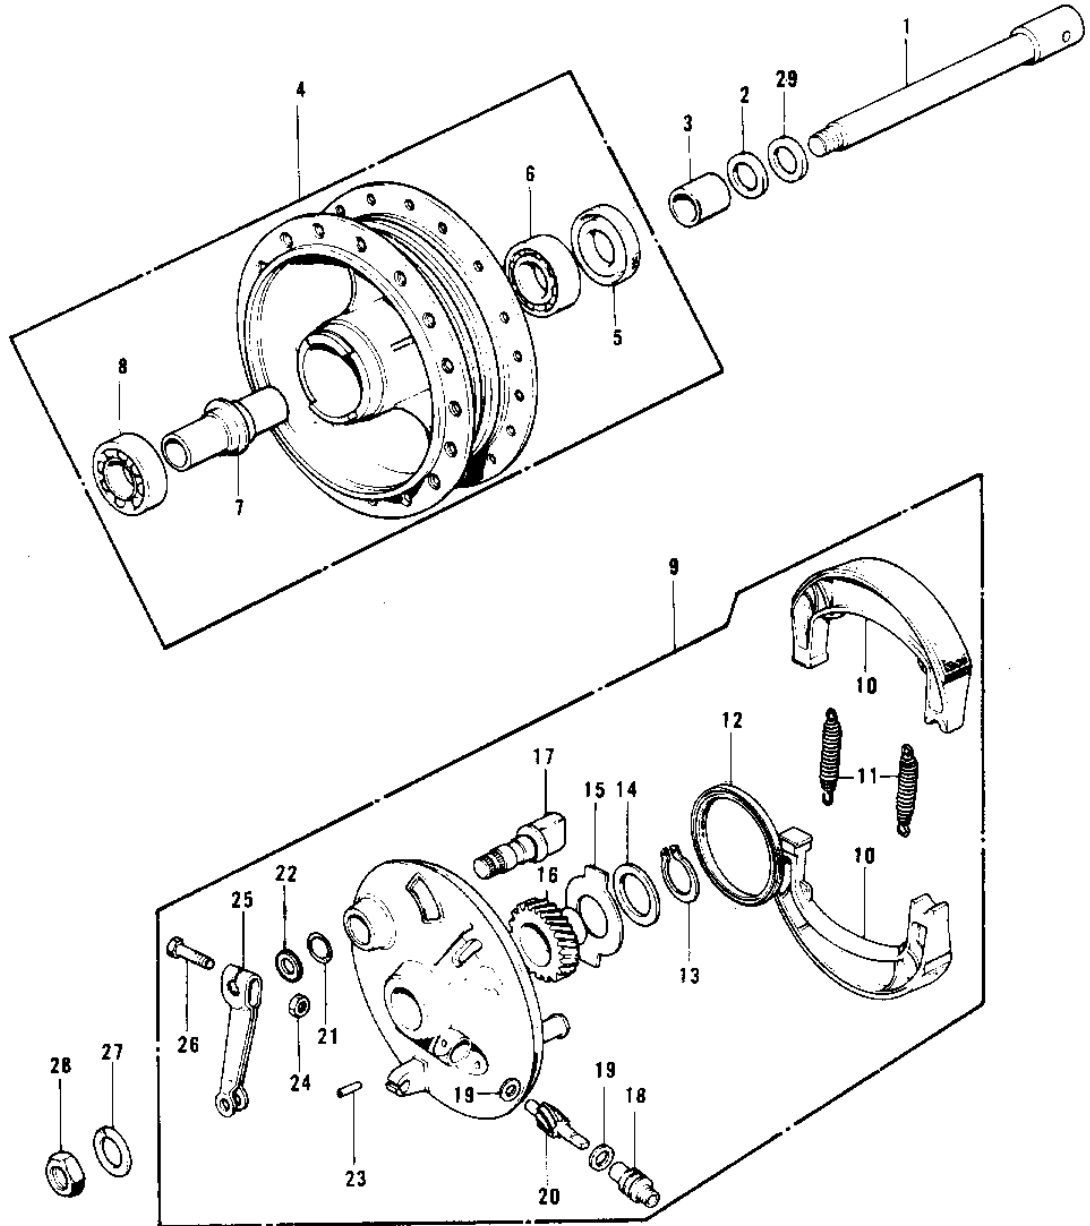

1976 KV100-A7 PARTS DIAGRAM

FRONT HUB/BRAKE (70-73)

1976 KV100-A7 PARTS LIST

FRONT HUB/BRAKE ('70-'73)

ITEM NAME	PART NUMBER	QUANTITY
AXLE-FRONT (Ref # 1)	41068-039	1
DUST SHIELD FRNT DRUM (Ref # 2)	41042-002	1
COLLAR FRONT HUB R.H (Ref # 3)	41069-002	1
DRUM-ASSY,FR BRK (Ref # 4)	41034-1040	1
DRUM-ASSY,FR BRK (Ref # 4)	41034-1040	1
OIL SEAL FRONT DRUM (Ref # 5)	92050-003	1
BEARING BALL #6200 (Ref # 6)	601B6200	1
SPACER FRONT HUB (Ref # 7)	41039-002	1
BEARING BALL #6300Z (Ref # 8)	601B6300Z	1
PANEL-ASY,FR BRK BUFF (Ref # 9)	41035-071-80	1
PANEL-ASY,FR BRK BUFF (Ref # 9)	41035-071-80	1
SHOE-BRAKE (Ref # 10)	41048-1085	2
SPRING,BRAKE SHOE (Ref # 11)	92081-1766	2
OIL SEAL BRAKE PANEL (Ref # 12)	92050-002	1
CIRCLIP 15MM (Ref # 13)	480J1500	1
WASHER SPEED GR THRST (Ref # 14)	41065-002	1
RECIEVER SPEED GEAR (Ref # 15)	41064-002	1
GEAR SPEEDOMETER (Ref # 16)	41059-006	1
CAM SHAFT-FRONT BRAKE (Ref # 17)	41050-018	1
BUSH SPEEDMETER CABLE (Ref # 18)	41062-001	1
WASHER THRST SPD PINI (Ref # 19)	41063-001	2
PINION SPEEDOMETER (Ref # 20)	41060-004	1
"0" RING,11MM (Ref # 21)	92055-004	1
WASHER BRAKE CAM SHT (Ref # 22)	41052-001	1
PIN,SPRING (Ref # 23)	41082-001	1
NUT,6MM (Ref # 24)	41072-007	1
LEVER FRONT BRAKE CAM (Ref # 25)	41053-005	1
BOLT-UPSET (Ref # 26)	112G0630	1
WASHER SPRING 10MM (Ref # 27)	461F1000	1