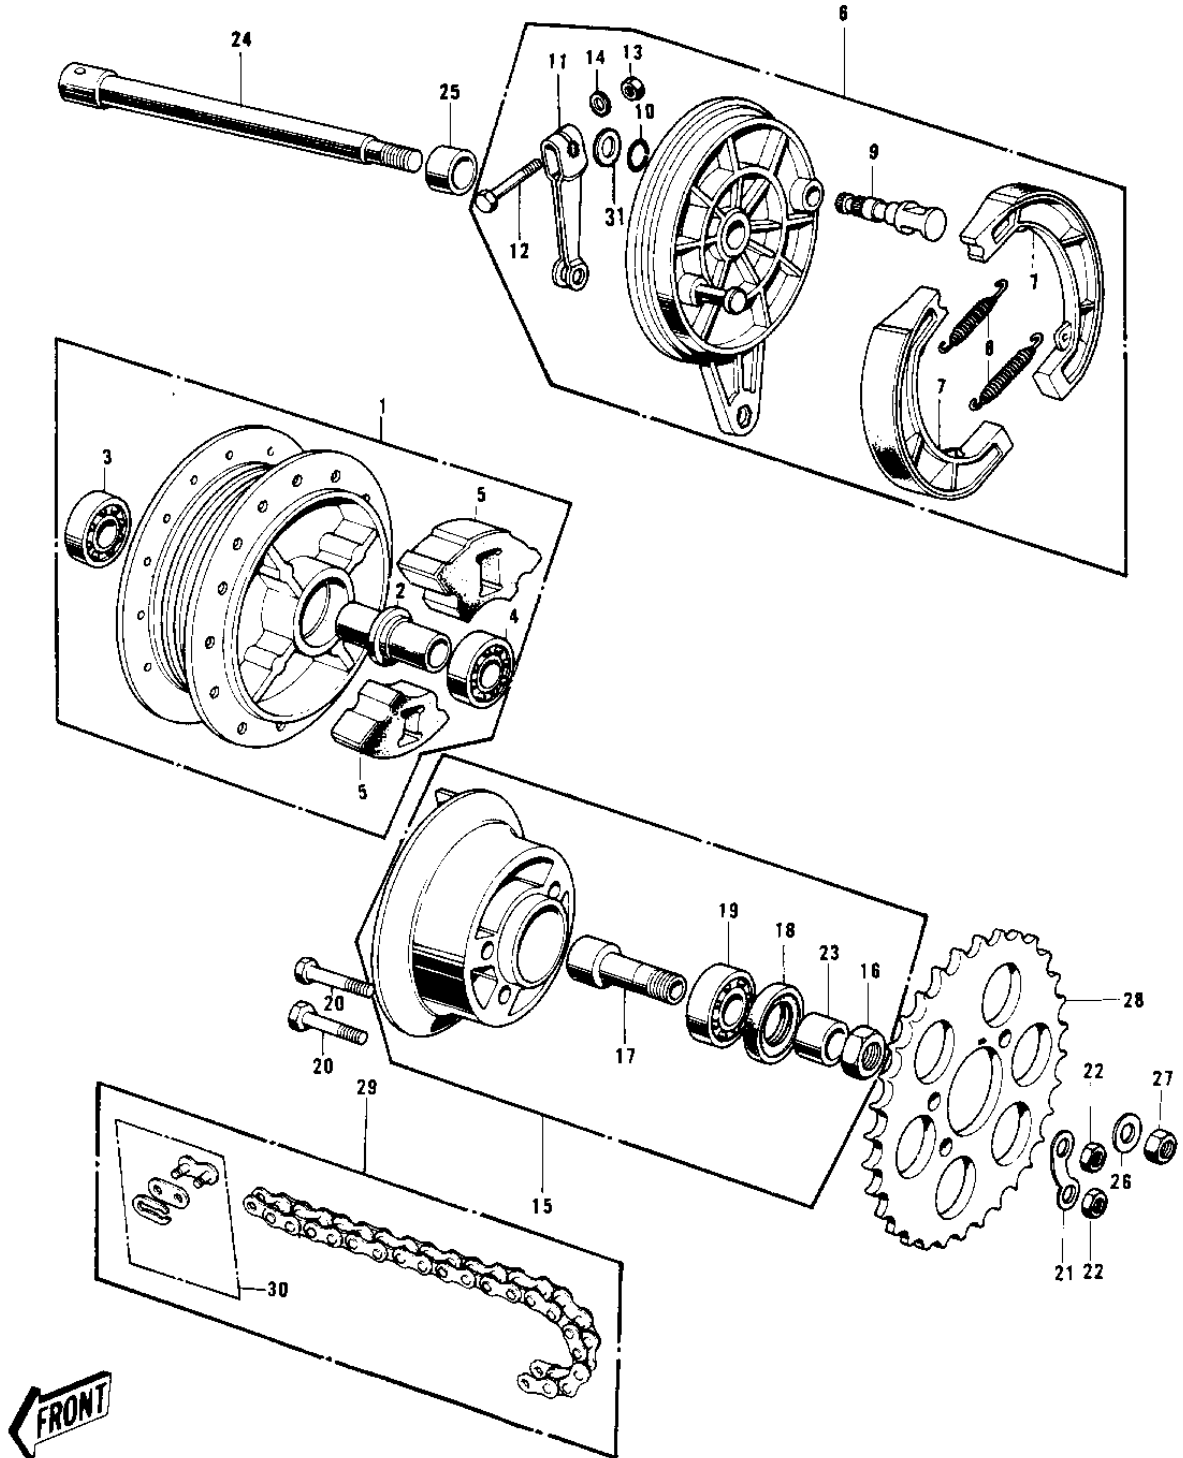

1970 Trail Boss PARTS DIAGRAM

REAR HUB/BRAKE/CHAIN (70-73)

1970 Trail Boss PARTS LIST

REAR HUB/BRAKE/CHAIN (70-'73)

ITEM NAME	PART NUMBER	QUANTITY
DRUM ASSY,RR BRK,BUFF (Ref # 1)	42005-031-80	1
DRUM ASSY,RR BRK,BUFF (Ref # 1)	42005-031-80	1
SPACER-RR HUB BEARING (Ref # 2)	42010-005	1
BEARING BALL #6301Z (Ref # 3)	601B6301Z	1
BEARING BALL #6201 (Ref # 4)	601B6201	1
DAMPER REAR HUB SHOCK (Ref # 5)	42014-016	4
PANEL ASSY-REAR BRAKE (Ref # 6)	42006-014	1
PANEL-ASY,RR BRK,BLK (Ref # 6)	42006-027-21	1
SHOE-BRAKE (Ref # 7)	41048-1085	2
SPRING,BRAKE SHOE (Ref # 8)	92081-1766	2
CAM SHAFT-FRONT BRAKE (Ref # 9)	41050-018	1
"O" RING,11MM (Ref # 10)	92055-004	1
LEVER,FRONT BRAKE CAM (Ref # 11)	41053-002	1
LEVER-REAR BRAKE CAM (Ref # 11)	42029-022	1
BOLT-UPSET (Ref # 12)	112G0630	1
NUT 6MM (Ref # 13)	311B0600	1
WASHER PLAIN 6MM (Ref # 14)	410B0600	1
COUPLING ASSY RR HUB (Ref # 15)	42033-011	1
NUT,16MM (Ref # 16)	42045-004	1
SLEEVE-RR HUB COUPLNG (Ref # 17)	42036-002	1
OIL SEAL-COUPLING (Ref # 18)	92052-003	1
BEARING BALL #6203 (Ref # 19)	601B6203	1
BOLT REAR SPROCKET (Ref # 20)	92001-082	4
WASHER LOCK (Ref # 21)	92088-011	2
NUT 10MM (Ref # 22)	315B1000	4
BUSH,COUPLNG OIL SEAL (Ref # 23)	42037-003	1
AXLE,12X215 (Ref # 24)	41068-1109	1
AXLE,12X215 (Ref # 24)	41068-1109	1
COLLAR-REAR HUB R.H (Ref # 25)	42032-002	1

1970 Trail Boss PARTS LIST

REAR HUB/BRAKE/CHAIN ('70-'73)

ITEM NAME	PART NUMBER	QUANTITY
WASHER PLAIN 12MM (Ref # 26)	410B1200	1
NUT 10MM (Ref # 27)	42045-005	1
REAR SPROCKET 42T (Ref # 28)	42041-076	1
SPROCKET-HUB,40T (Ref # 28)	42041-1095	1
UNAVAILABLE IN PRICE BOOK (Ref # 29)	92057-042	1
JOINT-CHAIN (Ref # 30)	92058-1015	1
WASHER BRAKE CAM SHT (Ref # 31)	41052-001	1