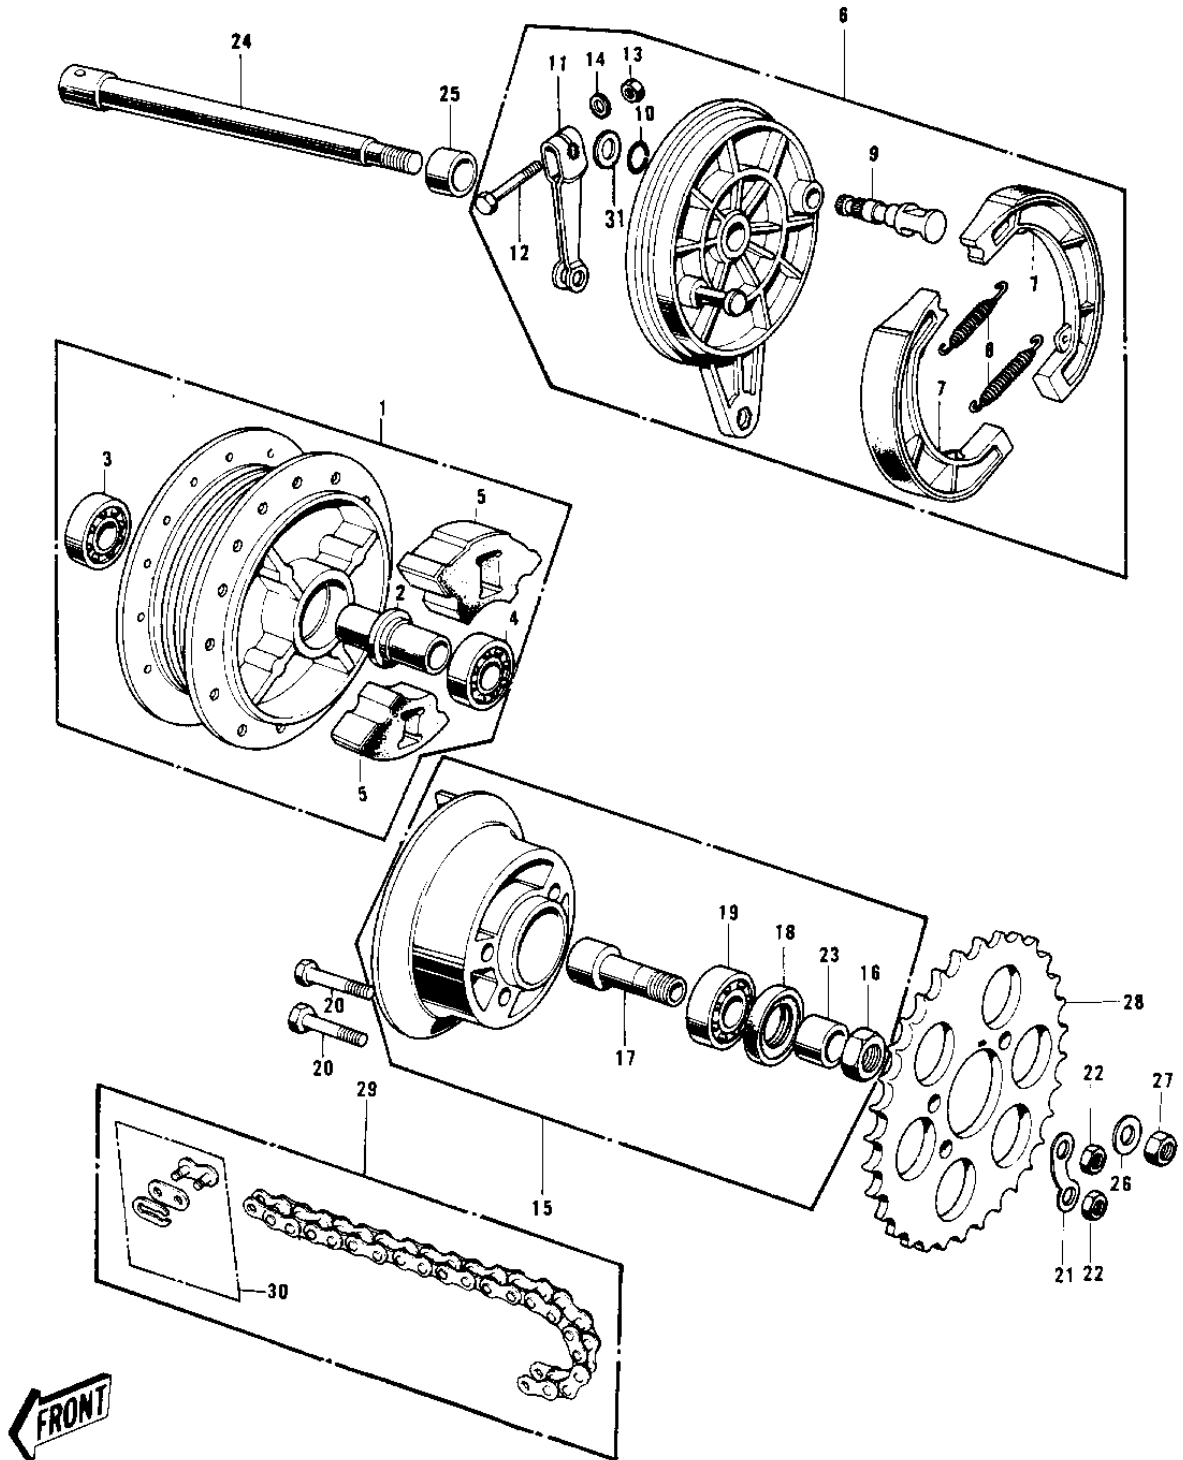

1971 G4TR-A PARTS DIAGRAM

REAR HUB/BRAKE/CHAIN (70-73)

1971 G4TR-A PARTS LIST

REAR HUB/BRAKE/CHAIN (70-73)

ITEM NAME	PART NUMBER	QUANTITY
DRUM ASSY,RR BRK,BUFF (Ref # 1)	42005-031-80	
DRUM ASSY,RR BRK,BUFF (Ref # 1)	42005-031-80	
SPACER-RR HUB BEARING (Ref # 2)	42010-005	
BEARING BALL #6301Z (Ref # 3)	601B6301Z	
BEARING BALL #6201 (Ref # 4)	601B6201	
DAMPER REAR HUB SHOCK (Ref # 5)	42014-016	
PANEL ASSY-REAR BRAKE (Ref # 6)	42006-014	
PANEL-ASY,RR BRK,BLK (Ref # 6)	42006-027-21	
SHOE-BRAKE (Ref # 7)	41048-1085	
SPRING,BRAKE SHOE (Ref # 8)	92081-1766	
CAM SHAFT-FRONT BRAKE (Ref # 9)	41050-018	
"0" RING,11MM (Ref # 10)	92055-004	
LEVER,FRONT BRAKE CAM (Ref # 11)	41053-002	
LEVER-REAR BRAKE CAM (Ref # 11)	42029-022	
BOLT-UPSET (Ref # 12)	112G0630	
NUT 6MM (Ref # 13)	311B0600	
WASHER PLAIN 6MM (Ref # 14)	410B0600	
COUPLING ASSY RR HUB (Ref # 15)	42033-011	
NUT,16MM (Ref # 16)	42045-004	
SLEEVE-RR HUB COUPLNG (Ref # 17)	42036-002	
OIL SEAL-COUPLING (Ref # 18)	92052-003	
BEARING BALL #6203 (Ref # 19)	601B6203	
BOLT REAR SPROCKET (Ref # 20)	92001-082	
WASHER LOCK (Ref # 21)	92088-011	
NUT 10MM (Ref # 22)	315B1000	
BUSH,COUPLNG OIL SEAL (Ref # 23)	42037-003	
AXLE,12X215 (Ref # 24)	41068-1109	
AXLE,12X215 (Ref # 24)	41068-1109	
COLLAR-REAR HUB R.H (Ref # 25)	42032-002	

1971 G4TR-A PARTS LIST

REAR HUB/BRAKE/CHAIN ('70-'73)

ITEM NAME	PART NUMBER	QUANTITY
WASHER PLAIN 12MM (Ref # 26)	410B1200	
NUT 10MM (Ref # 27)	42045-005	
REAR SPROCKET 42T (Ref # 28)	42041-076	
SPROCKET-HUB,40T (Ref # 28)	42041-1095	
UNAVAILABLE IN PRICE BOOK (Ref # 29)	92057-042	
JOINT-CHAIN (Ref # 30)	92058-1015	
WASHER BRAKE CAM SHT (Ref # 31)	41052-001	