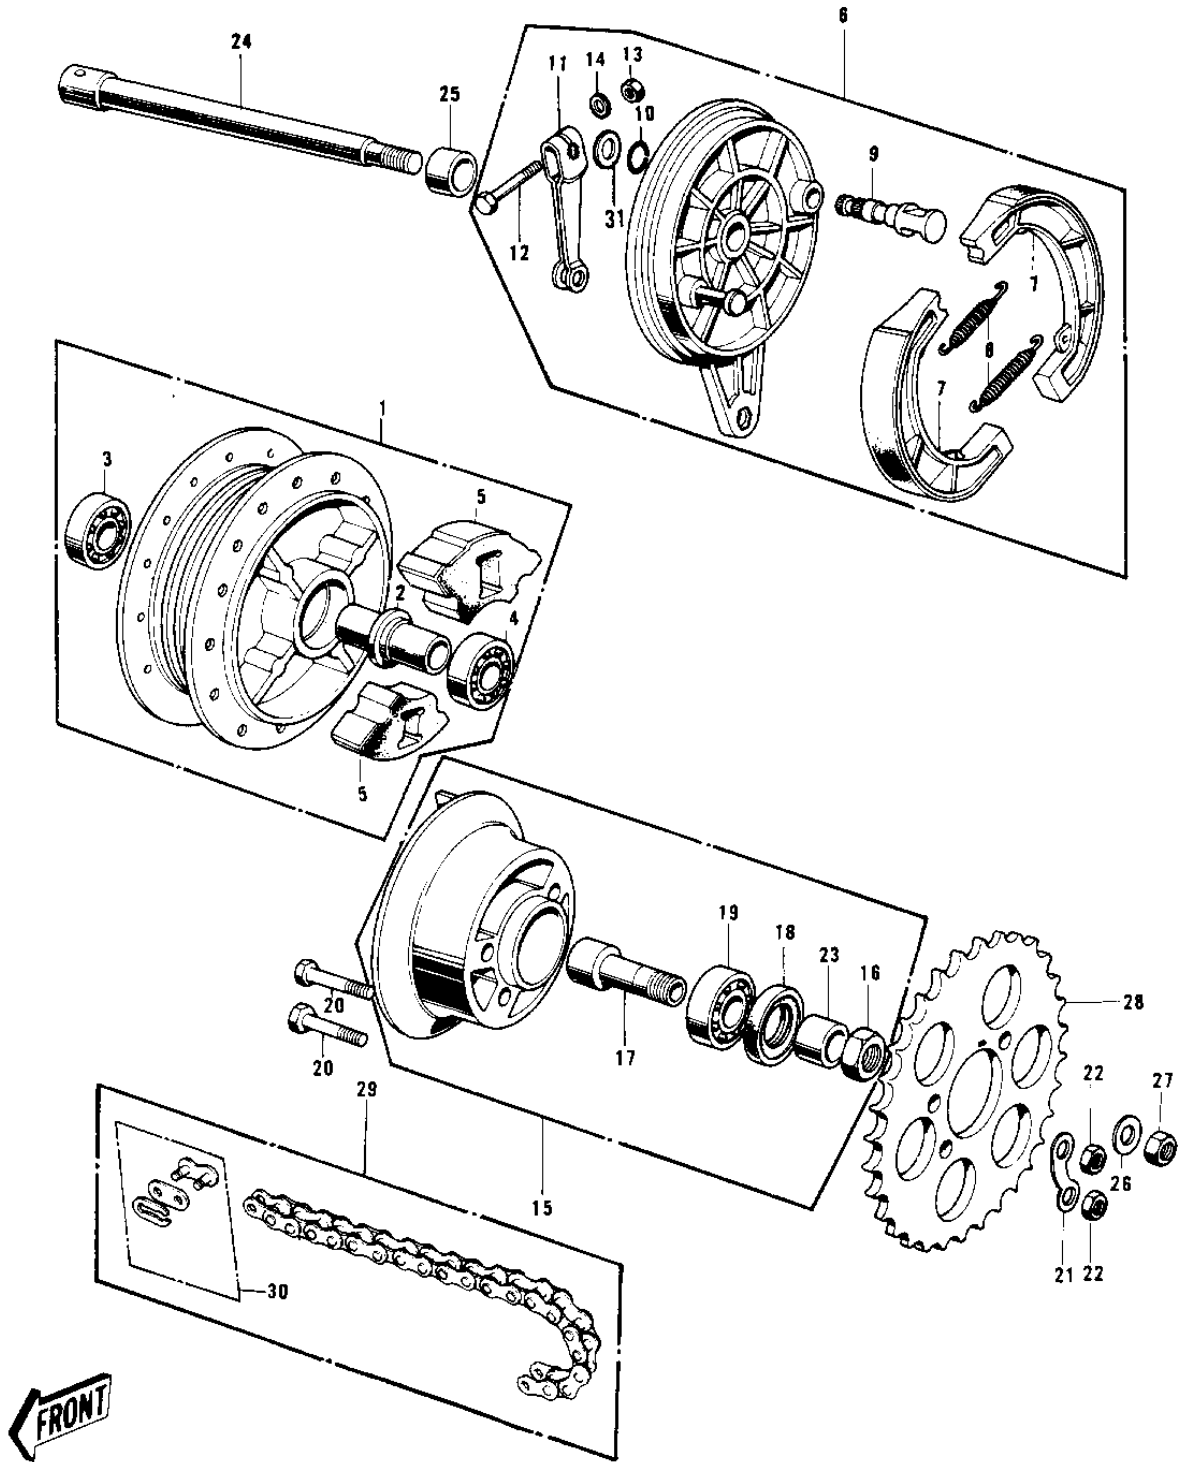

# 1972 G4TR-B PARTS DIAGRAM

REAR HUB/BRAKE/CHAIN (70-73)

# 1972 G4TR-B PARTS LIST

REAR HUB/BRAKE/CHAIN ('70-'73)

ITEM NAME	PART NUMBER	QUANTITY
-----------	-------------	----------