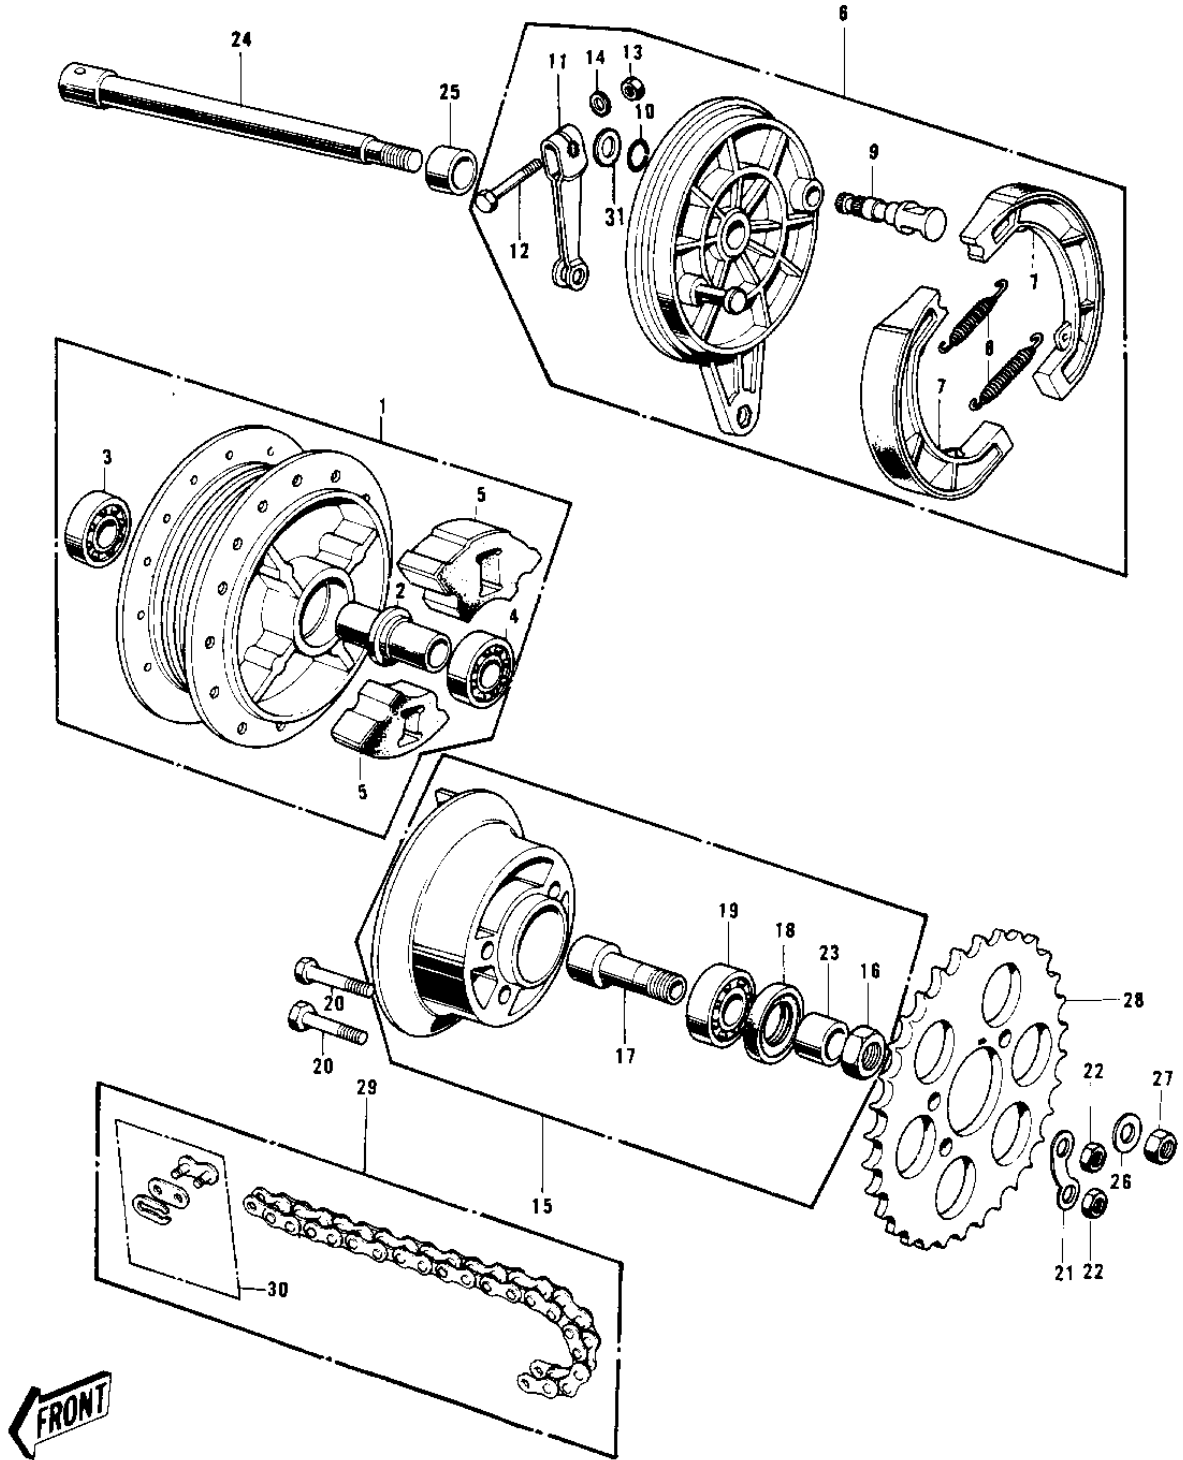

1974 G4TR-D PARTS DIAGRAM

REAR HUB/BRAKE/CHAIN (70-73)

1974 G4TR-D PARTS LIST

REAR HUB/BRAKE/CHAIN (70-73)

ITEM NAME	PART NUMBER	QUANTITY
DRUM ASSY,RR BRK,BUFF (Ref # 1)	42005-031-80	
DRUM ASSY,RR BRK,BUFF (Ref # 1)	42005-031-80	
SPACER-RR HUB BEARING (Ref # 2)	42010-005	
BEARING BALL #6301Z (Ref # 3)	601B6301Z	
BEARING BALL #6201 (Ref # 4)	601B6201	
DAMPER REAR HUB SHOCK (Ref # 5)	42014-016	
PANEL ASSY-REAR BRAKE (Ref # 6)	42006-014	
PANEL-ASY,RR BRK,BLK (Ref # 6)	42006-027-21	
SHOE-BRAKE (Ref # 7)	41048-1085	
SPRING,BRAKE SHOE (Ref # 8)	92081-1766	
CAM SHAFT-FRONT BRAKE (Ref # 9)	41050-018	
"0" RING,11MM (Ref # 10)	92055-004	
LEVER,FRONT BRAKE CAM (Ref # 11)	41053-002	
LEVER-REAR BRAKE CAM (Ref # 11)	42029-022	
BOLT-UPSET (Ref # 12)	112G0630	
NUT 6MM (Ref # 13)	311B0600	
WASHER PLAIN 6MM (Ref # 14)	410B0600	
COUPLING ASSY RR HUB (Ref # 15)	42033-011	
NUT,16MM (Ref # 16)	42045-004	
SLEEVE-RR HUB COUPLNG (Ref # 17)	42036-002	
OIL SEAL-COUPLING (Ref # 18)	92052-003	
BEARING BALL #6203 (Ref # 19)	601B6203	
BOLT REAR SPROCKET (Ref # 20)	92001-082	
WASHER LOCK (Ref # 21)	92088-011	
NUT 10MM (Ref # 22)	315B1000	
BUSH,COUPLNG OIL SEAL (Ref # 23)	42037-003	
AXLE,12X215 (Ref # 24)	41068-1109	
AXLE,12X215 (Ref # 24)	41068-1109	
COLLAR-REAR HUB R.H (Ref # 25)	42032-002	

1974 G4TR-D PARTS LIST

REAR HUB/BRAKE/CHAIN ('70-'73)

ITEM NAME	PART NUMBER	QUANTITY
WASHER PLAIN 12MM (Ref # 26)	410B1200	
NUT 10MM (Ref # 27)	42045-005	
REAR SPROCKET 42T (Ref # 28)	42041-076	
SPROCKET-HUB,40T (Ref # 28)	42041-1095	
UNAVAILABLE IN PRICE BOOK (Ref # 29)	92057-042	
JOINT-CHAIN (Ref # 30)	92058-1015	
WASHER BRAKE CAM SHT (Ref # 31)	41052-001	