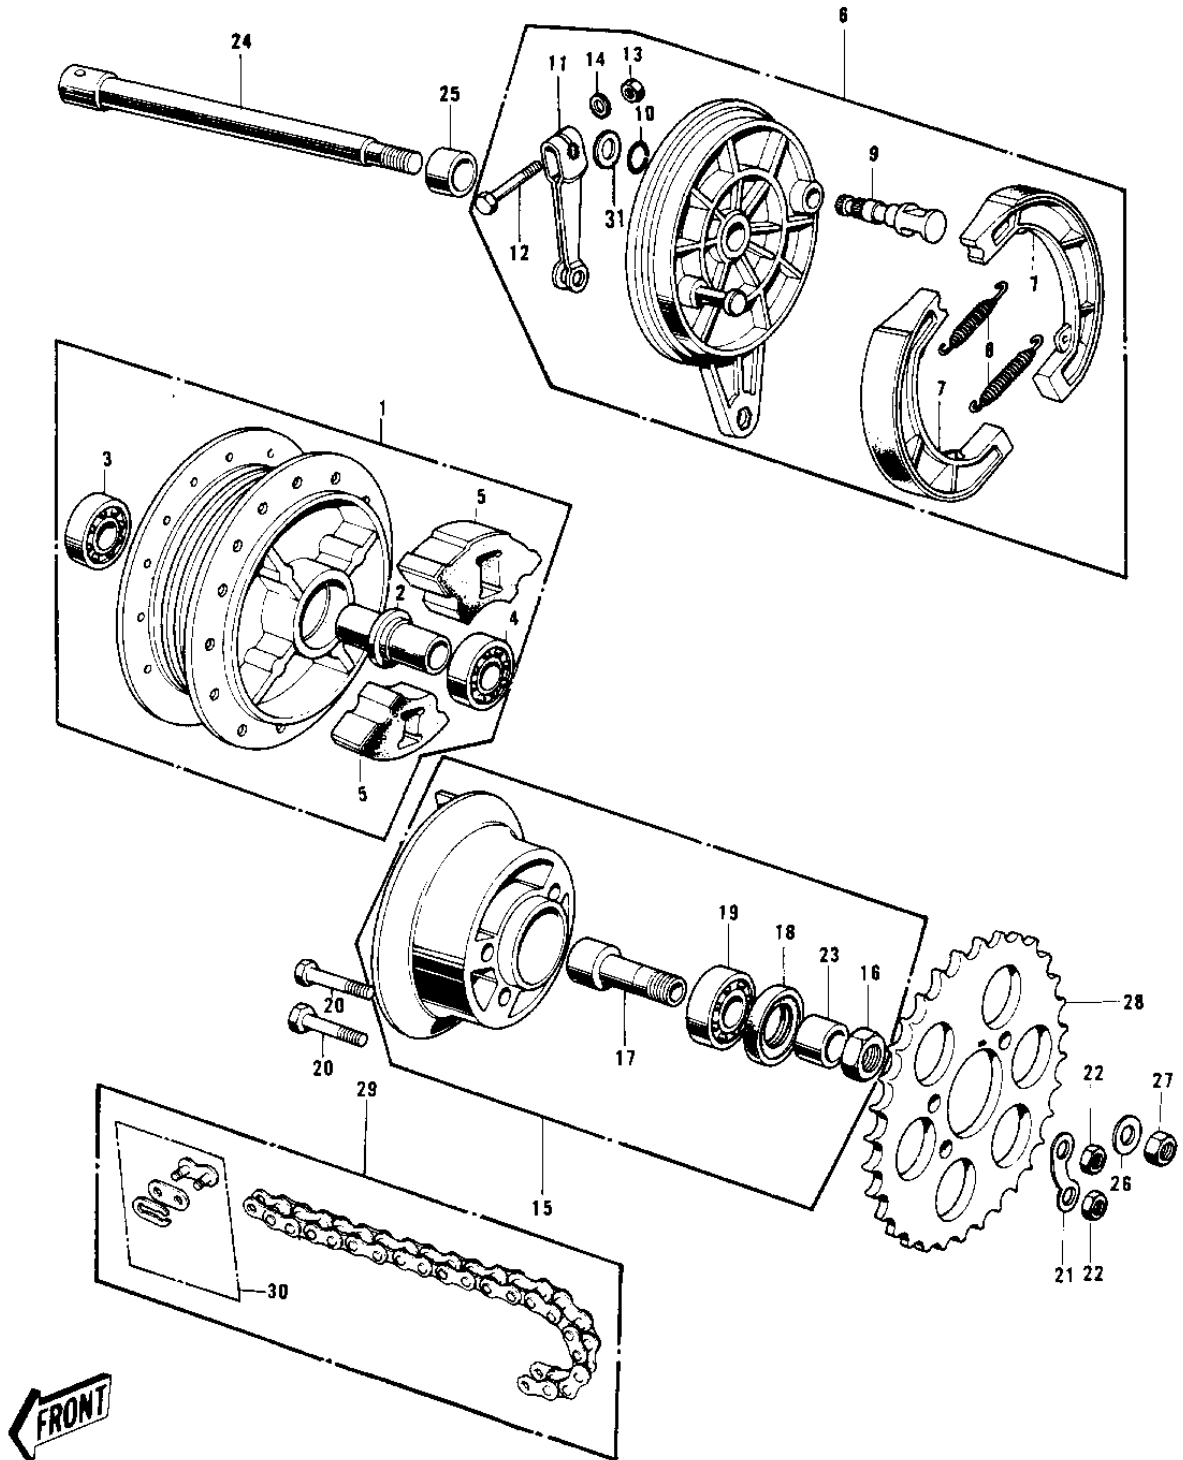

1975 G4TR-E PARTS DIAGRAM

REAR HUB/BRAKE/CHAIN (70-73)

1975 G4TR-E PARTS LIST

REAR HUB/BRAKE/CHAIN (70-'73)

ITEM NAME	PART NUMBER	QUANTITY
DRUM ASSY,RR BRK,BUFF (Ref # 1)	42005-031-80	1
DRUM ASSY,RR BRK,BUFF (Ref # 1)	42005-031-80	1
SPACER-RR HUB BEARING (Ref # 2)	42010-005	1
BEARING BALL #6301Z (Ref # 3)	601B6301Z	1
BEARING BALL #6201 (Ref # 4)	601B6201	1
DAMPER REAR HUB SHOCK (Ref # 5)	42014-016	4
PANEL ASSY-REAR BRAKE (Ref # 6)	42006-014	1
PANEL-ASY,RR BRK,BLK (Ref # 6)	42006-027-21	1
SHOE-BRAKE (Ref # 7)	41048-1085	2
SPRING,BRAKE SHOE (Ref # 8)	92081-1766	2
CAM SHAFT-FRONT BRAKE (Ref # 9)	41050-018	1
"O" RING,11MM (Ref # 10)	92055-004	1
LEVER,FRONT BRAKE CAM (Ref # 11)	41053-002	1
LEVER-REAR BRAKE CAM (Ref # 11)	42029-022	1
BOLT-UPSET (Ref # 12)	112G0630	1
NUT 6MM (Ref # 13)	311B0600	1
WASHER PLAIN 6MM (Ref # 14)	410B0600	1
COUPLING ASSY RR HUB (Ref # 15)	42033-011	1
NUT,16MM (Ref # 16)	42045-004	1
SLEEVE-RR HUB COUPLNG (Ref # 17)	42036-002	1
OIL SEAL-COUPLING (Ref # 18)	92052-003	1
BEARING BALL #6203 (Ref # 19)	601B6203	1
BOLT REAR SPROCKET (Ref # 20)	92001-082	4
WASHER LOCK (Ref # 21)	92088-011	2
NUT 10MM (Ref # 22)	315B1000	4
BUSH,COUPLNG OIL SEAL (Ref # 23)	42037-003	1
AXLE,12X215 (Ref # 24)	41068-1109	1
AXLE,12X215 (Ref # 24)	41068-1109	1
COLLAR-REAR HUB R.H (Ref # 25)	42032-002	1

1975 G4TR-E PARTS LIST

REAR HUB/BRAKE/CHAIN ('70-'73)

ITEM NAME	PART NUMBER	QUANTITY
WASHER PLAIN 12MM (Ref # 26)	410B1200	1
NUT 10MM (Ref # 27)	42045-005	1
REAR SPROCKET 42T (Ref # 28)	42041-076	1
SPROCKET-HUB,40T (Ref # 28)	42041-1095	1
UNAVAILABLE IN PRICE BOOK (Ref # 29)	92057-042	1
JOINT-CHAIN (Ref # 30)	92058-1015	1
WASHER BRAKE CAM SHT (Ref # 31)	41052-001	1