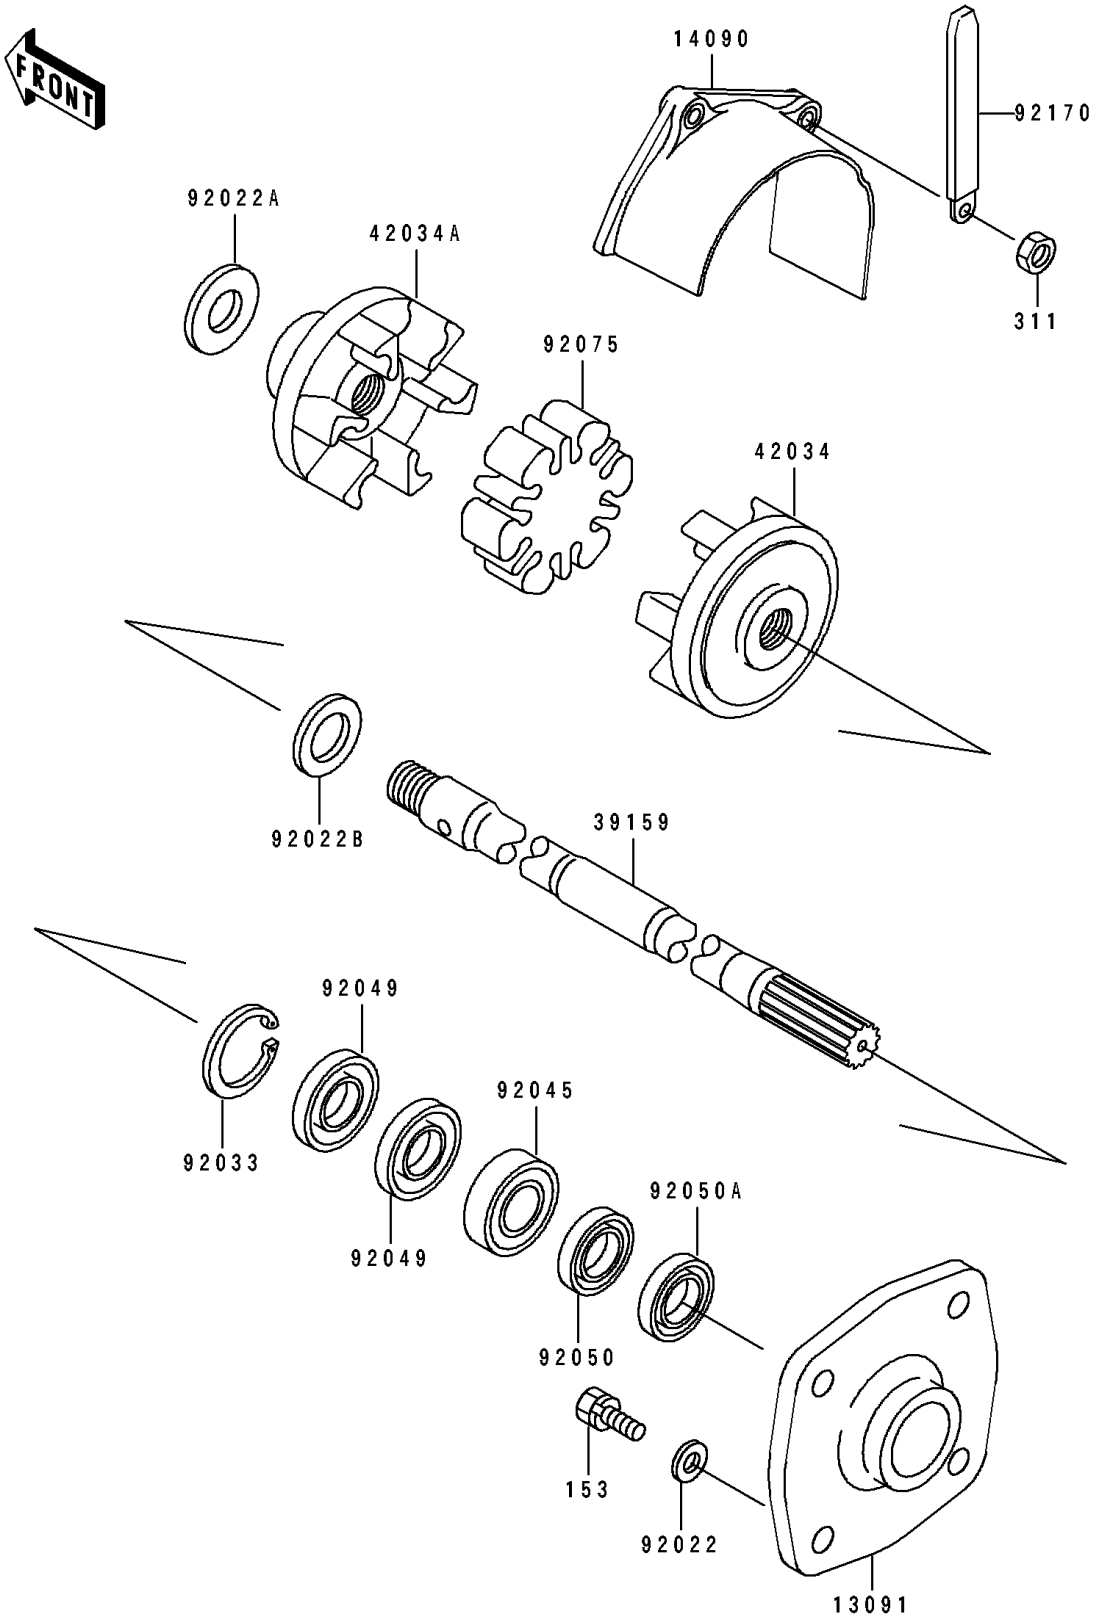

1991 550 SX PARTS DIAGRAM

Drive Shaft

E3134

1991 550 SX PARTS LIST

Drive Shaft

ITEM NAME	PART NUMBER	QUANTITY
HOLDER (Ref # 13091)	13091-3730	1
COVER,COUPLING (Ref # 14090)	14090-3761	1
SHAFT-DRIVE (Ref # 39159)	39159-3710	1
COUPLING (Ref # 42034)	42034-3705	1
COUPLING (Ref # 42034A)	42034-3706	1
WASHER,8.2X18X1.5 (Ref # 92022)	92022-1964	4
WASHER,18.5X38X4 (Ref # 92022A)	92022-3028	1
WASHER,18X26X2.0 (Ref # 92022B)	92022-3728	1
RING-SNAP,42MM (Ref # 92033)	92033-3713	1
BEARING-BALL,60042RD (Ref # 92045)	92045-3705	1
SEAL-OIL,S620426 (Ref # 92049)	92049-3707	2
SEAL-OIL,SCY20368 (Ref # 92050)	92050-502	1
SEAL-OIL,SC20367 (Ref # 92050A)	92050-503	1
DAMPER,COUPLING (Ref # 92075)	92075-520	1
CLAMP (Ref # 92170)	92170-3705	1
BOLT-WS-SMALL (Ref # 153)	153R0825	4
NUT-HEX,6MM (Ref # 311)	311R0600	2