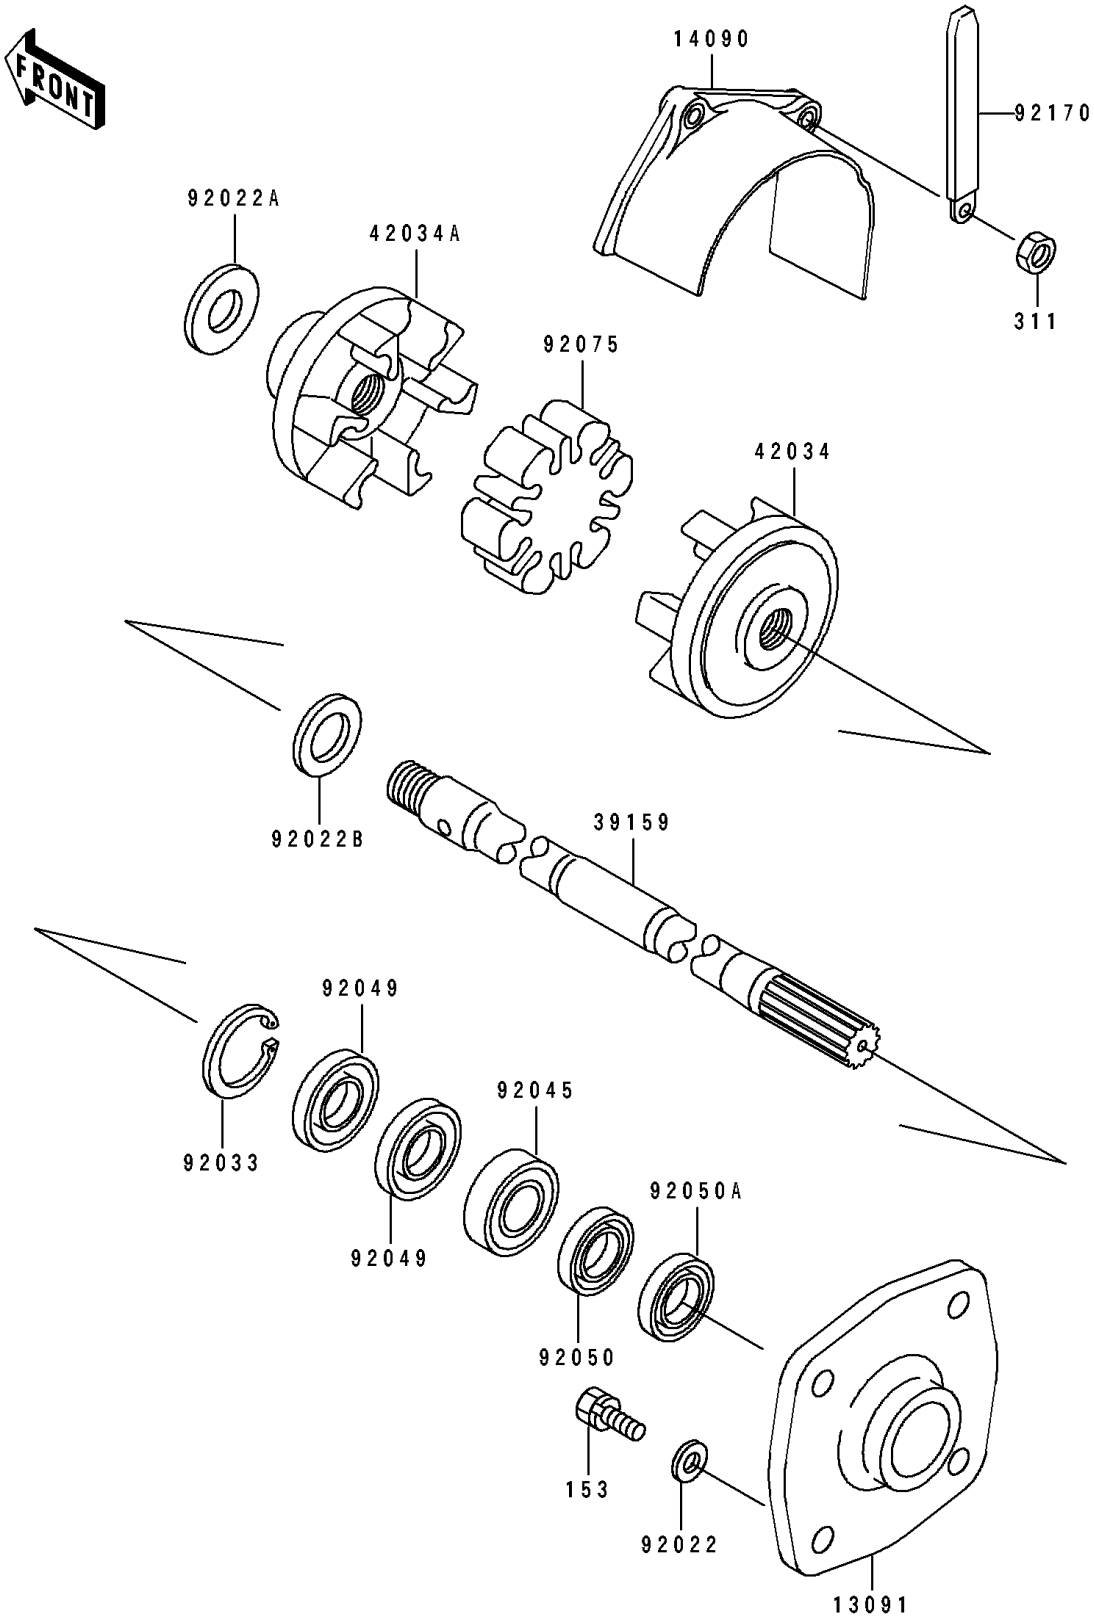

1994 550 SX PARTS DIAGRAM

Drive Shaft

E3134

1994 550 SX PARTS LIST

Drive Shaft

ITEM NAME	PART NUMBER	QUANTITY
HOLDER (Ref # 13091)	13091-3730	1
COVER,COUPLING (Ref # 14090)	14090-3761	1
SHAFT-DRIVE (Ref # 39159)	39159-3710	1
COUPLING (Ref # 42034)	42034-3705	1
COUPLING (Ref # 42034A)	42034-3706	1
WASHER,8.2X18X1.5 (Ref # 92022)	92022-1964	4
WASHER,18.5X38X4 (Ref # 92022A)	92022-3028	1
WASHER,18X26X2.0 (Ref # 92022B)	92022-3728	1
RING-SNAP,42MM (Ref # 92033)	92033-3713	1
BEARING-BALL,60042RD (Ref # 92045)	92045-3705	1
SEAL-OIL,S620426 (Ref # 92049)	92049-3707	2
SEAL-OIL,SCY20368 (Ref # 92050)	92050-502	1
SEAL-OIL,SC20367 (Ref # 92050A)	92050-503	1
DAMPER,COUPLING (Ref # 92075)	92075-520	1
CLAMP (Ref # 92170)	92170-3705	1
BOLT-WS-SMALL (Ref # 153)	153R0825	4
NUT-HEX,6MM (Ref # 311)	311R0600	2