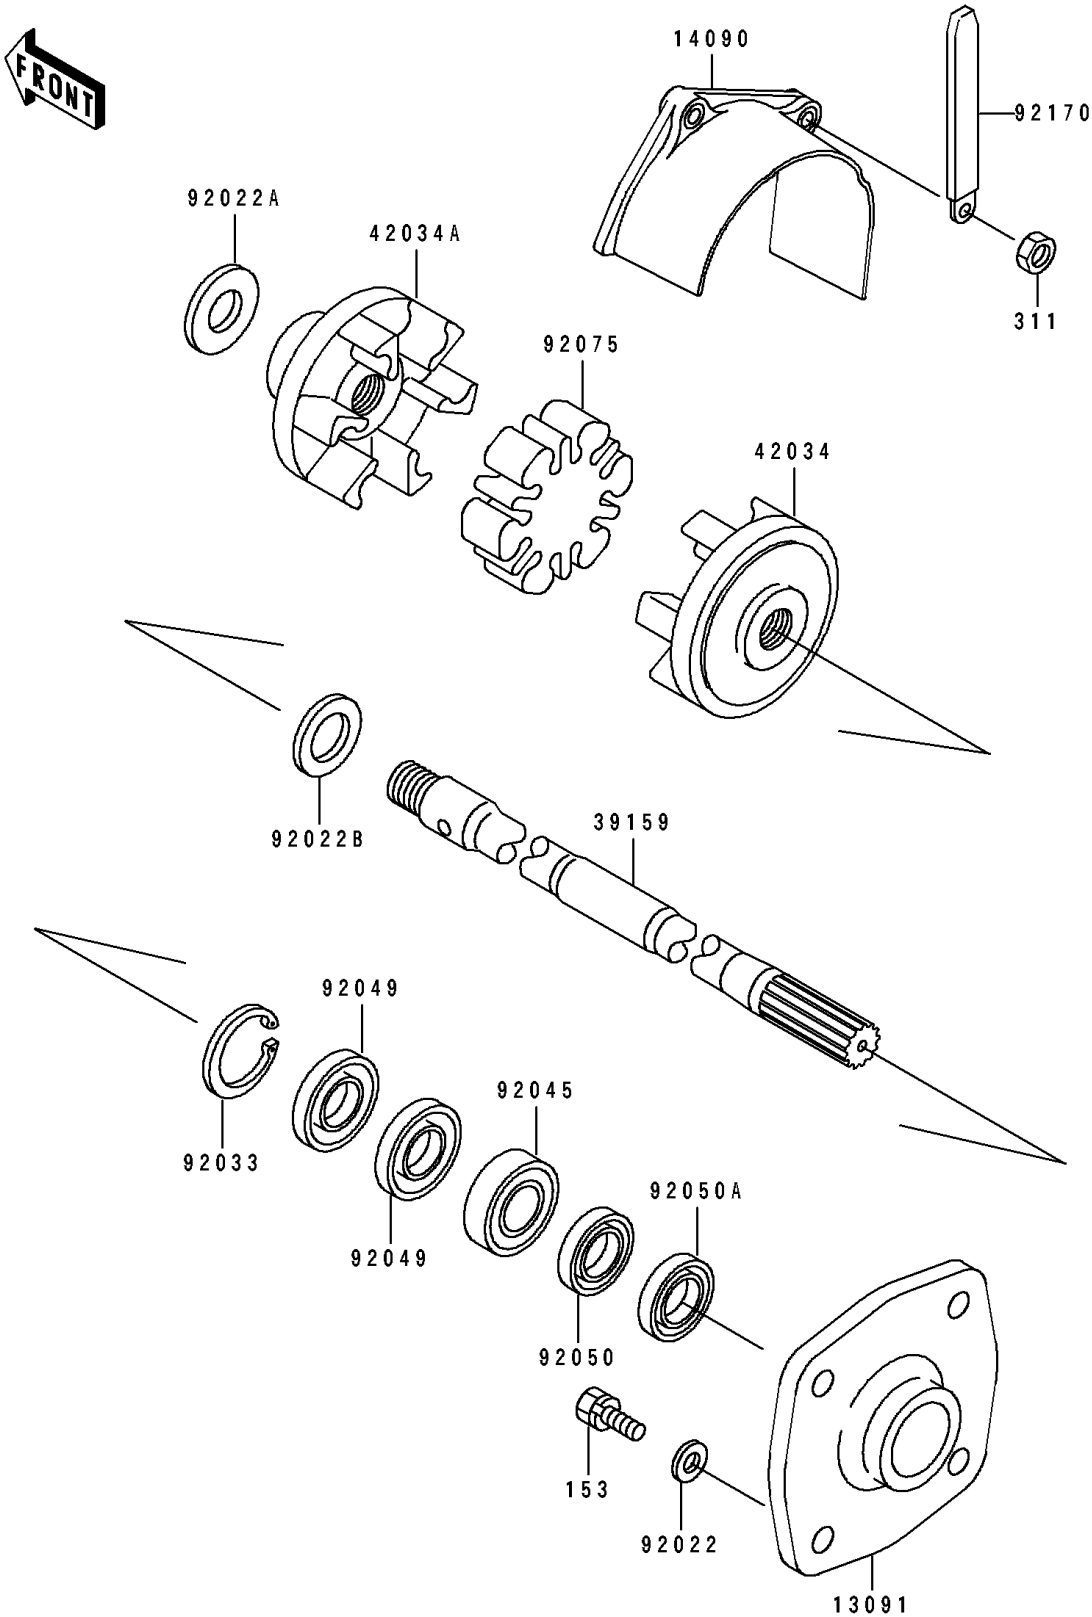

# 1994 550 SX PARTS DIAGRAM

Drive Shaft

E3134

## 1994 550 SX PARTS LIST

### Drive Shaft

ITEM NAME	PART NUMBER	QUANTITY
HOLDER (Ref # 13091)	13091-3730	1
COVER,COUPLING (Ref # 14090)	14090-3761	1
SHAFT-DRIVE (Ref # 39159)	39159-3710	1
COUPLING (Ref # 42034)	42034-3705	1
COUPLING (Ref # 42034A)	42034-3706	1
WASHER,8.2X18X1.5 (Ref # 92022)	92022-1964	4
WASHER,18.5X38X4 (Ref # 92022A)	92022-3028	1
WASHER,18X26X2.0 (Ref # 92022B)	92022-3728	1
RING-SNAP,42MM (Ref # 92033)	92033-3713	1
BEARING-BALL,60042RD (Ref # 92045)	92045-3705	1
SEAL-OIL,S620426 (Ref # 92049)	92049-3707	2
SEAL-OIL,SCY20368 (Ref # 92050)	92050-502	1
SEAL-OIL,SC20367 (Ref # 92050A)	92050-503	1
DAMPER,COUPLING (Ref # 92075)	92075-520	1
CLAMP (Ref # 92170)	92170-3705	1
BOLT-WS-SMALL (Ref # 153)	153R0825	4
NUT-HEX,6MM (Ref # 311)	311R0600	2