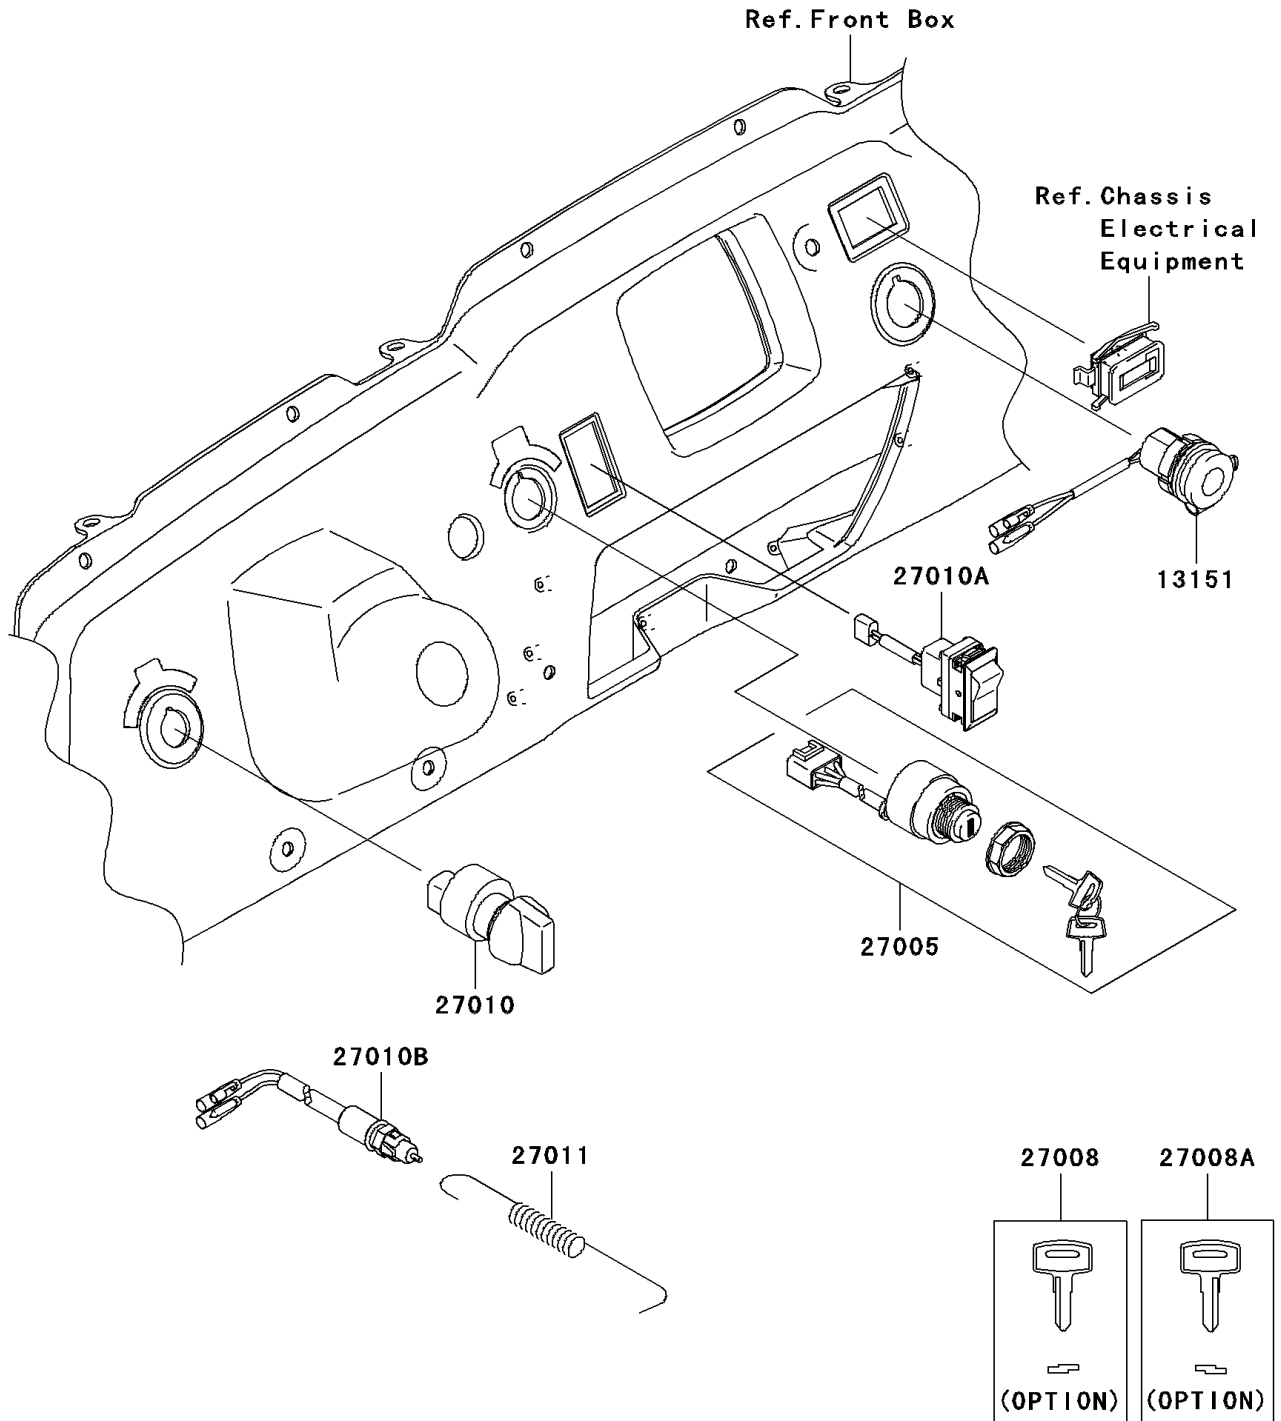

2008 Teryx® 750 4x4 NRA OUTDOORS™ PARTS DIAGRAM

Ignition Switch

F2770

2008 Teryx® 750 4x4 NRA OUTDOORS™ PARTS LIST

Ignition Switch

ITEM NAME	PART NUMBER	QUANTITY
SWITCH-COMP,D.C.TERMINAL (Ref # 13151)	13151-0003	1
SWITCH-ASSY-IGNITION (Ref # 27005)	27005-0036	1
KEY-LOCK,BLANK (Ref # 27008)	27008-1153	1
KEY-LOCK,BLANK (Ref # 27008A)	27008-1157	1
SWITCH,HEAD LAMP (Ref # 27010)	27010-0067	1
SWITCH,2/4WD (Ref # 27010A)	27010-0068	1
SWITCH,REAR BRAKE (Ref # 27010B)	27010-1475	1
SPRING,BRAKE LAMP SWITCH (Ref # 27011)	27011-006	1