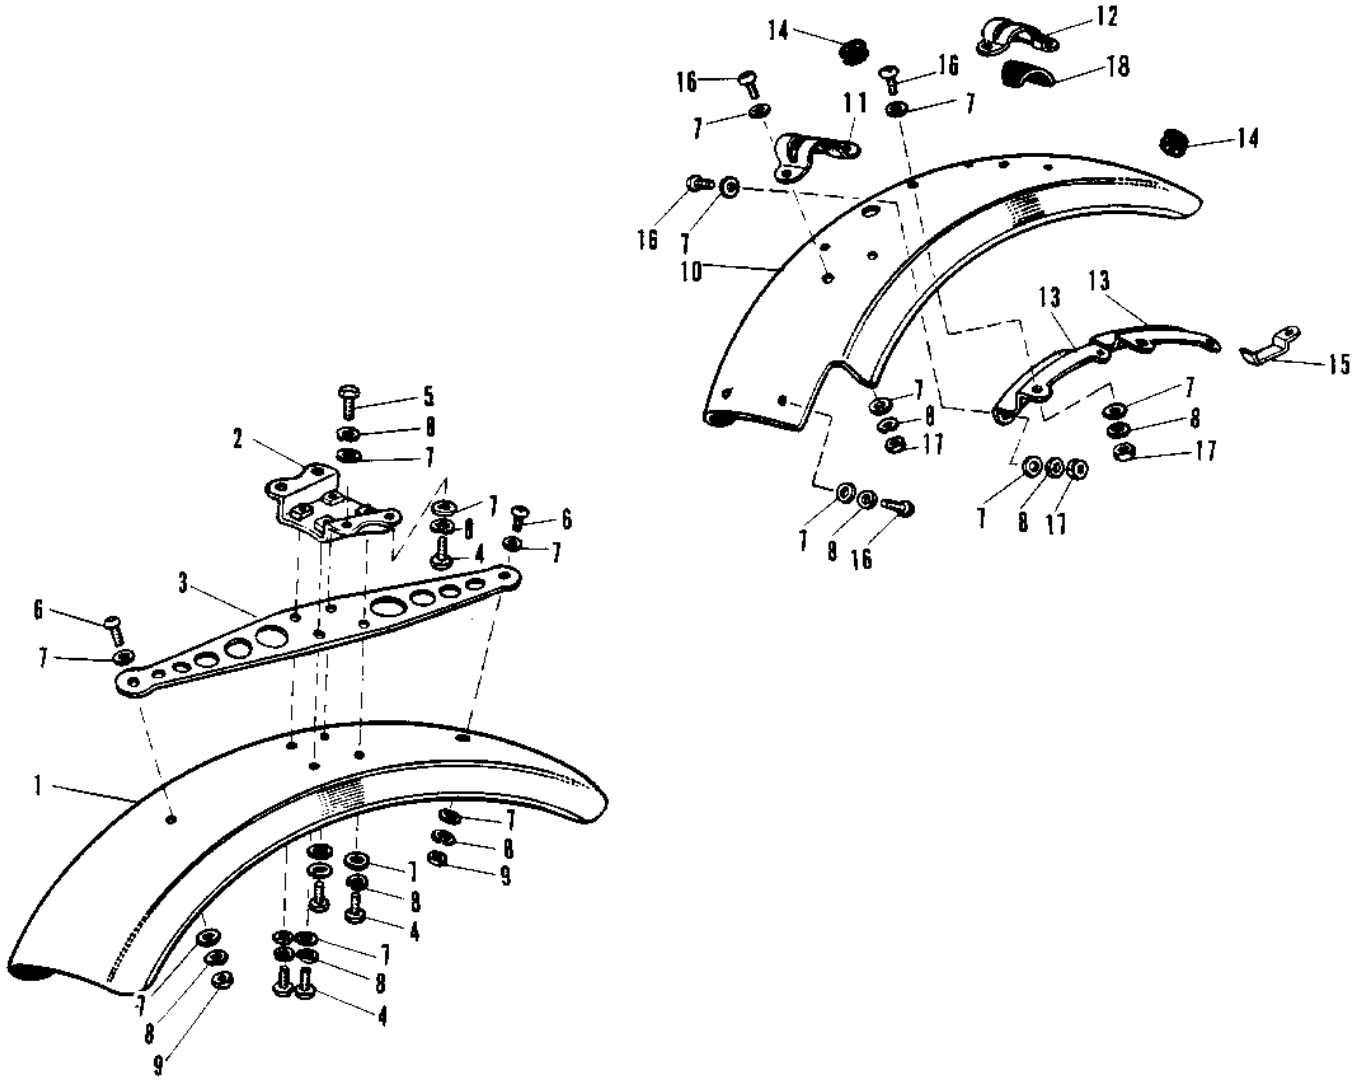

# 1970 Trail Boss PARTS DIAGRAM

FENDERS G4TR/A ('70-'73)

**G4TR/A**

# 1970 Trail Boss PARTS LIST

## FENDERS G4TR/A ('70-'73)

ITEM NAME	PART NUMBER	QUANTITY
FENDER-FR (Ref # 1)	35004-069	1
FENDER-FR (Ref # 1)	35004-069	1
BRACKET FRONT FENDER (Ref # 2)	35012-010	1
PLATE FRONT FENDER (Ref # 3)	35013-003	1
BOLT-UPSET,6X12 (Ref # 4)	112G0612	6
BOLT 6X22 (Ref # 5)	112B0622	2
SCREW PAN HEAD 6X10 (Ref # 6)	220E0610	2
WASHER PLAIN 6MM (Ref # 7)	411B0600	29
WASHER SPRING 6MM (Ref # 8)	461F0600	25
NUT 6MM (Ref # 9)	312B0600	2
FENDER-RR (Ref # 10)	35022-047	1
BRACKET REAR FENDER (Ref # 11)	35025-016	1
BRACKET REAR FENDER (Ref # 12)	35025-017	1
GUSSET REAR FENDER (Ref # 13)	35021-003	2
GROMMET HARNESS 10MM (Ref # 14)	92071-019	2
CLIP WIRING HARNESS (Ref # 15)	35024-002	2
SCREW PAN HEAD 6X12 (Ref # 16)	220B0612	15
NUT 6MM (Ref # 17)	311B0600	14
RUBBER R FEND SUPPORT (Ref # 18)	32103-015	1