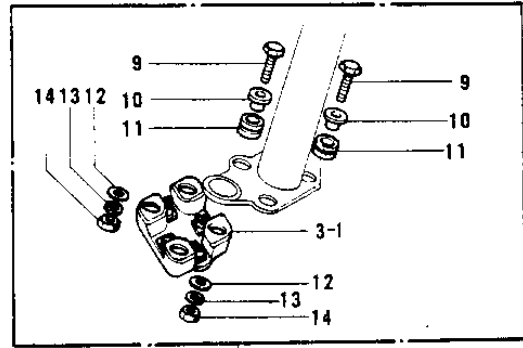

1970 Trail Boss PARTS DIAGRAM

FENDERS G4TR-B/C ('70-'73)

G4TR-B

G4TR-C

G4TR-B

1970 Trail Boss PARTS LIST

FENDERS G4TR-B/C ('70-'73)

ITEM NAME	PART NUMBER	QUANTITY
FENDER-FR (Ref # 1)	35004-069	1
FENDER-FR (Ref # 1)	35004-070	1
PLATE FRONT FENDER (Ref # 2)	35013-003	1
PLATE-FRONT FENDER (Ref # 2)	35013-011	1
BRACKET FRONT FENDER (Ref # 3)	35012-010	1
BRACKET-FRONT FENDER (Ref # 3-1)	35012-017	1
SCREW PAN HEAD 6X10 (Ref # 4)	220E0610	2
WASHER PLAIN 6MM (Ref # 5)	411B0600	8
WASHER SPRING 6MM (Ref # 6)	461F0600	6
NUT 6MM (Ref # 7)	312B0600	2
BOLT-UPSET,6X12 (Ref # 8)	112G0612	6
BOLT-UPSET,6X12 (Ref # 8)	112G0612	4
BOLT 6X22 (Ref # 9)	112B0622	2
BOLT-UPSET (Ref # 9)	112G0630	4
COLLAR (Ref # 10)	92027-153	4
DAMPER RUBBER (Ref # 11)	92075-051	4
WASHER 6.5X20X1.6T (Ref # 12)	92022-125	4
WASHER SPRING 6MM (Ref # 13)	461F0600	24
NUT 6MM (Ref # 14)	311B0600	20
NUT 6MM (Ref # 14)	311B0600	24
FENDER-REAR (Ref # 15)	35022-070	1
FENDER-RR (Ref # 15)	35022-073	1
GUSSET-REAR FENDER (Ref # 16)	35034-015	1
GUSSET-REAR FENDER (Ref # 16)	35034-018	1
BRACKET REAR FENDER (Ref # 17)	35025-016	1
BRACKET REAR FENDER (Ref # 18)	35025-017	1
GROMMET HARNESS 10MM (Ref # 19)	92071-010	1
GROMMET HARNESS 10MM (Ref # 20)	92071-019	1
SCREW PAN HEAD 6X14 (Ref # 21)	220B0614	20