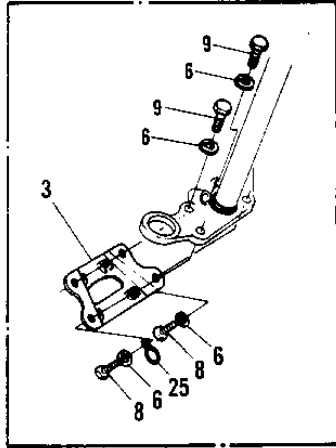

1970 Trail Boss PARTS DIAGRAM

FENDERS G4TR-B/C ('70-'73)

G4TR-B

G4TR-C

G4TR-B

1970 Trail Boss PARTS LIST

FENDERS G4TR-B/C ('70-'73)

ITEM NAME	PART NUMBER	QUANTITY
FENDER-FR (Ref # 1)	35004-069	1
FENDER-FR (Ref # 1)	35004-070	1
PLATE FRONT FENDER (Ref # 2)	35013-003	1
PLATE-FRONT FENDER (Ref # 2)	35013-011	1
BRACKET FRONT FENDER (Ref # 3)	35012-010	1
BRACKET-FRONT FENDER (Ref # 3-1)	35012-017	1
SCREW PAN HEAD 6X10 (Ref # 4)	220E0610	2
WASHER PLAIN 6MM (Ref # 5)	411B0600	8
WASHER SPRING 6MM (Ref # 6)	461F0600	6
NUT 6MM (Ref # 7)	312B0600	2
BOLT-UPSET,6X12 (Ref # 8)	112G0612	6
BOLT-UPSET,6X12 (Ref # 8)	112G0612	4
BOLT 6X22 (Ref # 9)	112B0622	2
BOLT-UPSET (Ref # 9)	112G0630	4
COLLAR (Ref # 10)	92027-153	4
DAMPER RUBBER (Ref # 11)	92075-051	4
WASHER 6.5X20X1.6T (Ref # 12)	92022-125	4
WASHER SPRING 6MM (Ref # 13)	461F0600	24
NUT 6MM (Ref # 14)	311B0600	20
NUT 6MM (Ref # 14)	311B0600	24
FENDER-REAR (Ref # 15)	35022-070	1
FENDER-RR (Ref # 15)	35022-073	1
GUSSET-REAR FENDER (Ref # 16)	35034-015	1
GUSSET-REAR FENDER (Ref # 16)	35034-018	1
BRACKET REAR FENDER (Ref # 17)	35025-016	1
BRACKET REAR FENDER (Ref # 18)	35025-017	1
GROMMET HARNESS 10MM (Ref # 19)	92071-010	1
GROMMET HARNESS 10MM (Ref # 20)	92071-019	1
SCREW PAN HEAD 6X14 (Ref # 21)	220B0614	20