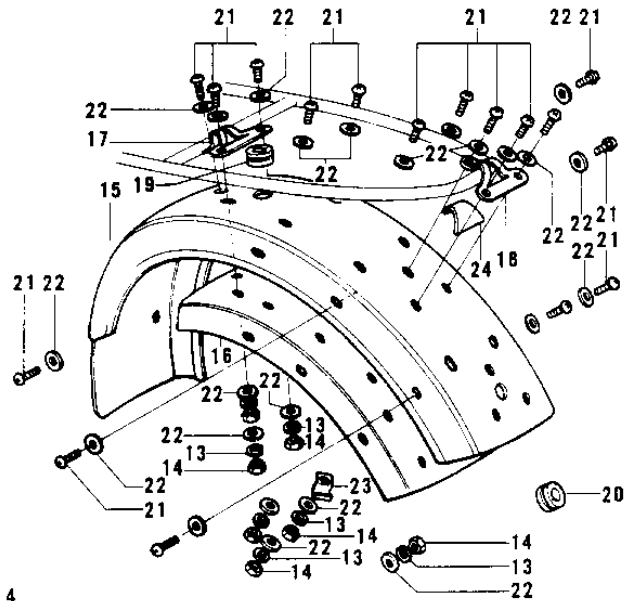

1970 Trail Boss PARTS DIAGRAM

FENDERS G4TR-B/C ('70-'73)

G4TR-B

G4TR-C

G4TR-B

1970 Trail Boss PARTS LIST

FENDERS G4TR-B/C ('70-'73)

ITEM NAME	PART NUMBER	QUANTITY
FENDER-FR (Ref # 1)	35004-069	1
FENDER-FR (Ref # 1)	35004-070	1
PLATE FRONT FENDER (Ref # 2)	35013-003	1
PLATE-FRONT FENDER (Ref # 2)	35013-011	1
BRACKET FRONT FENDER (Ref # 3)	35012-010	1
BRACKET-FRONT FENDER (Ref # 3-1)	35012-017	1
SCREW PAN HEAD 6X10 (Ref # 4)	220E0610	2
WASHER PLAIN 6MM (Ref # 5)	411B0600	8
WASHER SPRING 6MM (Ref # 6)	461F0600	6
NUT 6MM (Ref # 7)	312B0600	2
BOLT-UPSET,6X12 (Ref # 8)	112G0612	6
BOLT-UPSET,6X12 (Ref # 8)	112G0612	4
BOLT 6X22 (Ref # 9)	112B0622	2
BOLT-UPSET (Ref # 9)	112G0630	4
COLLAR (Ref # 10)	92027-153	4
DAMPER RUBBER (Ref # 11)	92075-051	4
WASHER 6.5X20X1.6T (Ref # 12)	92022-125	4
WASHER SPRING 6MM (Ref # 13)	461F0600	24
NUT 6MM (Ref # 14)	311B0600	20
NUT 6MM (Ref # 14)	311B0600	24
FENDER-REAR (Ref # 15)	35022-070	1
FENDER-RR (Ref # 15)	35022-073	1
GUSSET-REAR FENDER (Ref # 16)	35034-015	1
GUSSET-REAR FENDER (Ref # 16)	35034-018	1
BRACKET REAR FENDER (Ref # 17)	35025-016	1
BRACKET REAR FENDER (Ref # 18)	35025-017	1
GROMMET HARNESS 10MM (Ref # 19)	92071-010	1
GROMMET HARNESS 10MM (Ref # 20)	92071-019	1
SCREW PAN HEAD 6X14 (Ref # 21)	220B0614	20