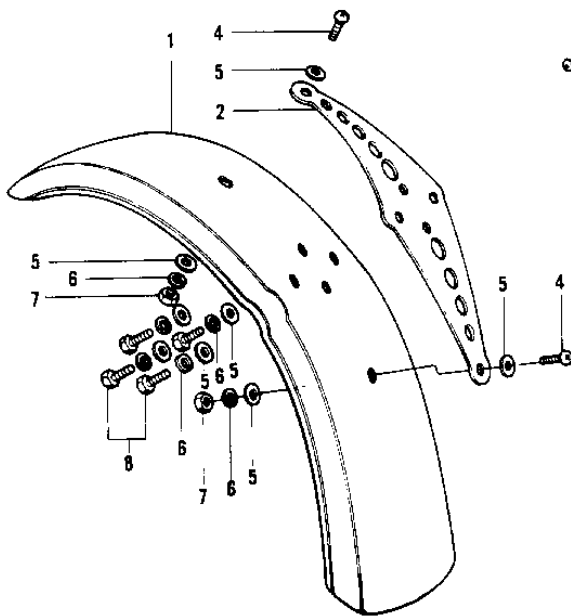

1970 Trail Boss PARTS DIAGRAM

FENDERS G4TR-B/C ('70-'73)

G4TR-B

G4TR-C

G4TR-B

1970 Trail Boss PARTS LIST

FENDERS G4TR-B/C ('70-'73)

ITEM NAME	PART NUMBER	QUANTITY
FENDER-FR (Ref # 1)	35004-069	1
FENDER-FR (Ref # 1)	35004-070	1
PLATE FRONT FENDER (Ref # 2)	35013-003	1
PLATE-FRONT FENDER (Ref # 2)	35013-011	1
BRACKET FRONT FENDER (Ref # 3)	35012-010	1
BRACKET-FRONT FENDER (Ref # 3-1)	35012-017	1
SCREW PAN HEAD 6X10 (Ref # 4)	220E0610	2
WASHER PLAIN 6MM (Ref # 5)	411B0600	8
WASHER SPRING 6MM (Ref # 6)	461F0600	6
NUT 6MM (Ref # 7)	312B0600	2
BOLT-UPSET,6X12 (Ref # 8)	112G0612	6
BOLT-UPSET,6X12 (Ref # 8)	112G0612	4
BOLT 6X22 (Ref # 9)	112B0622	2
BOLT-UPSET (Ref # 9)	112G0630	4
COLLAR (Ref # 10)	92027-153	4
DAMPER RUBBER (Ref # 11)	92075-051	4
WASHER 6.5X20X1.6T (Ref # 12)	92022-125	4
WASHER SPRING 6MM (Ref # 13)	461F0600	24
NUT 6MM (Ref # 14)	311B0600	20
NUT 6MM (Ref # 14)	311B0600	24
FENDER-REAR (Ref # 15)	35022-070	1
FENDER-RR (Ref # 15)	35022-073	1
GUSSET-REAR FENDER (Ref # 16)	35034-015	1
GUSSET-REAR FENDER (Ref # 16)	35034-018	1
BRACKET REAR FENDER (Ref # 17)	35025-016	1
BRACKET REAR FENDER (Ref # 18)	35025-017	1
GROMMET HARNESS 10MM (Ref # 19)	92071-010	1
GROMMET HARNESS 10MM (Ref # 20)	92071-019	1
SCREW PAN HEAD 6X14 (Ref # 21)	220B0614	20