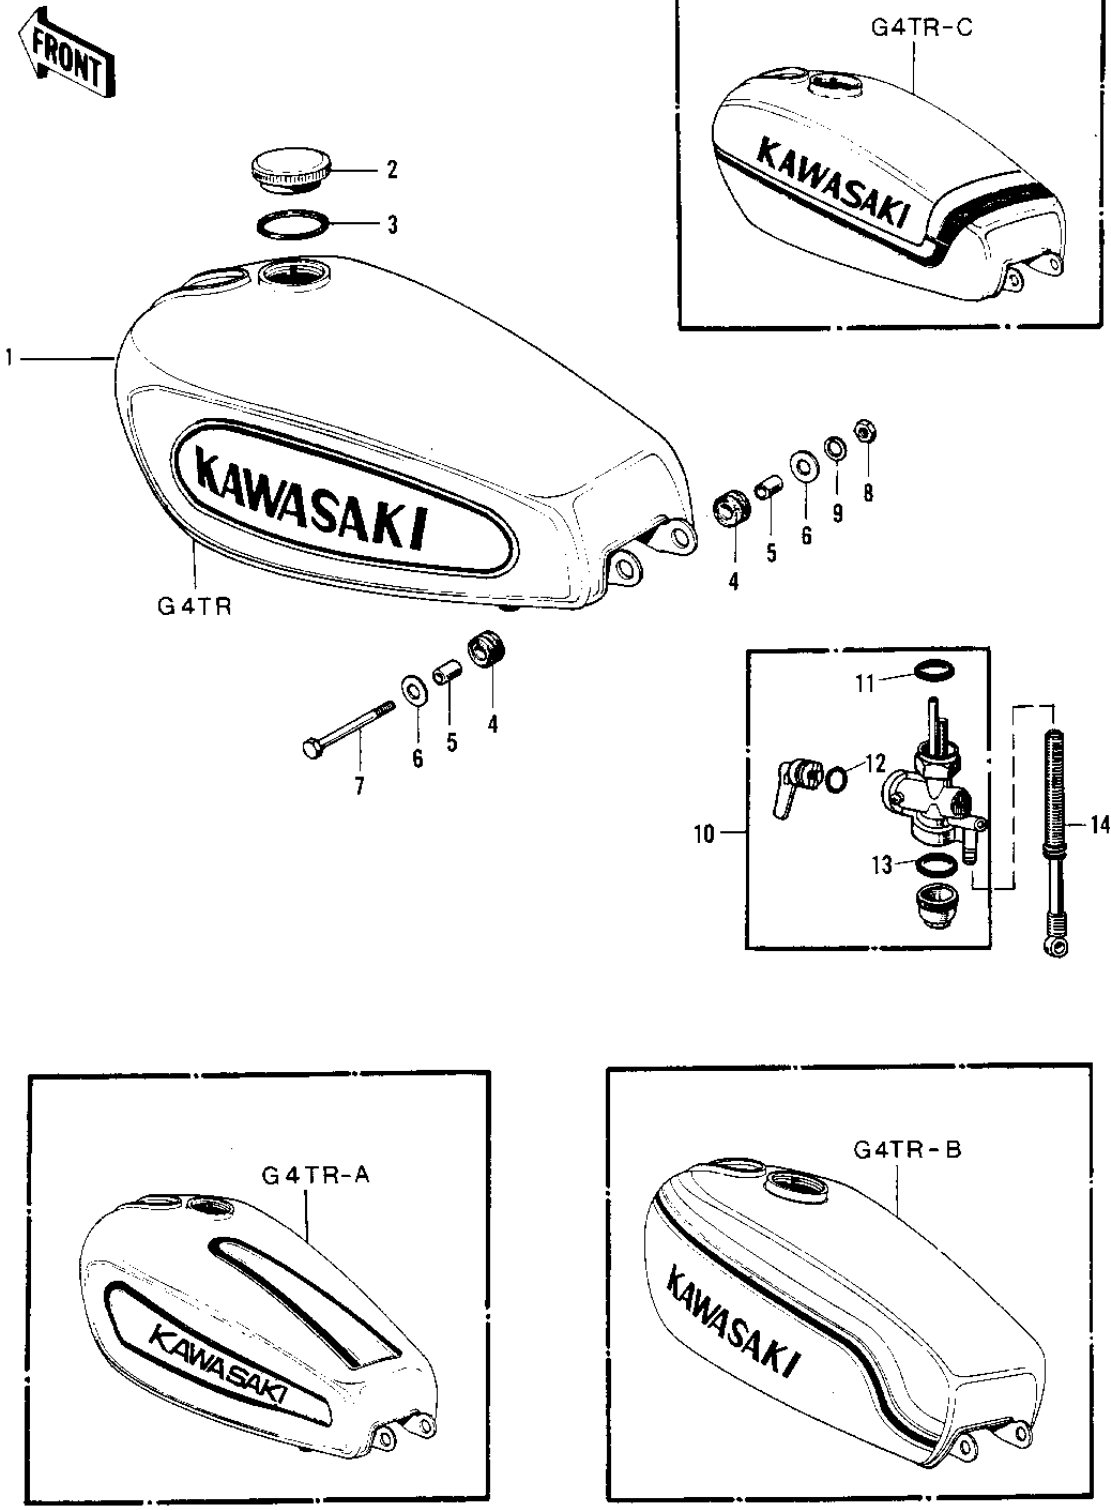

1971 G4TR-A PARTS DIAGRAM

FUEL TANK (70-'73)

1971 G4TR-A PARTS LIST

FUEL TANK ('70-'73)

ITEM NAME	PART NUMBER	QUANTITY
TANK-FUEL,P.C.RED (Ref # 1)	51001-053-44	
TANK FUEL C.RED (Ref # 1)	51001-053-24	
TANK-FUEL,P.C.ORANGE (Ref # 1)	51001-053-67	
TANK-FUEL,C.RED (Ref # 1)	51001-053-92	
CAP,FUEL TANK LOCKING (Ref # 2)	51048-006	
CAP,FUEL TANK LOCKING (Ref # 2)	51048-006	
GASKET FUEL TANK CAP (Ref # 3)	51059-003	
DAMPER RUBB TANK FRNT (Ref # 4)	92075-019	
SPACER FUEL TANK MONT (Ref # 5)	51065-001	
WASHER,8X26X2.3 (Ref # 6)	92022-1564	
BOLT,8X80 (Ref # 7)	115B0880	
NUT,8MM (Ref # 8)	311B0800	
WASHER SPRING 8MM (Ref # 9)	461F0800	
TAP-ASSY,FUEL (Ref # 10)	51023-1123	
GASKET,FUEL TAP JOINT (Ref # 11)	11009-1567	
'O' RING FUEL COCK (Ref # 12)	92065-062	
GASKET FUEL COCK CUP (Ref # 13)	51037-008	
PIPE-FUEL (Ref # 14)	51044-031	