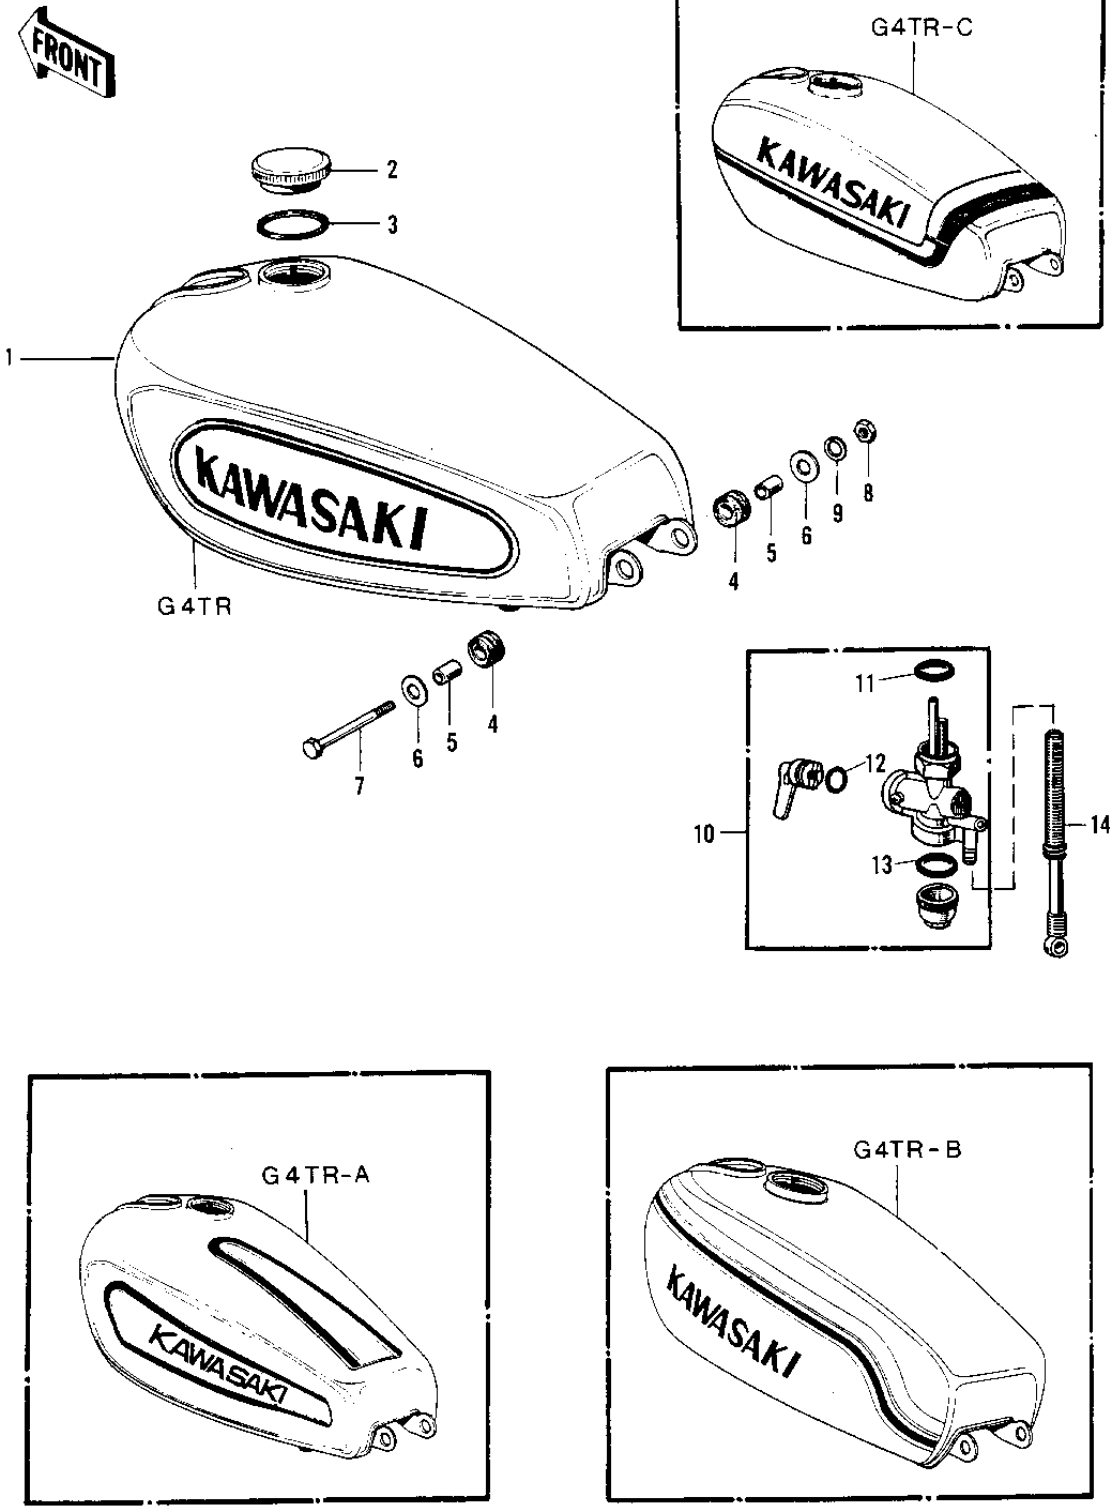

1974 G4TR-D PARTS DIAGRAM

FUEL TANK (70-'73)

1974 G4TR-D PARTS LIST

FUEL TANK ('70-'73)

ITEM NAME	PART NUMBER	QUANTITY
TANK-FUEL,P.C.RED (Ref # 1)	51001-053-44	
TANK FUEL C.RED (Ref # 1)	51001-053-24	
TANK-FUEL,P.C.ORANGE (Ref # 1)	51001-053-67	
TANK-FUEL,C.RED (Ref # 1)	51001-053-92	
CAP,FUEL TANK LOCKING (Ref # 2)	51048-006	
CAP,FUEL TANK LOCKING (Ref # 2)	51048-006	
GASKET FUEL TANK CAP (Ref # 3)	51059-003	
DAMPER RUBB TANK FRNT (Ref # 4)	92075-019	
SPACER FUEL TANK MONT (Ref # 5)	51065-001	
WASHER,8X26X2.3 (Ref # 6)	92022-1564	
BOLT,8X80 (Ref # 7)	115B0880	
NUT,8MM (Ref # 8)	311B0800	
WASHER SPRING 8MM (Ref # 9)	461F0800	
TAP-ASSY,FUEL (Ref # 10)	51023-1123	
GASKET,FUEL TAP JOINT (Ref # 11)	11009-1567	
'O' RING FUEL COCK (Ref # 12)	92065-062	
GASKET FUEL COCK CUP (Ref # 13)	51037-008	
PIPE-FUEL (Ref # 14)	51044-031	