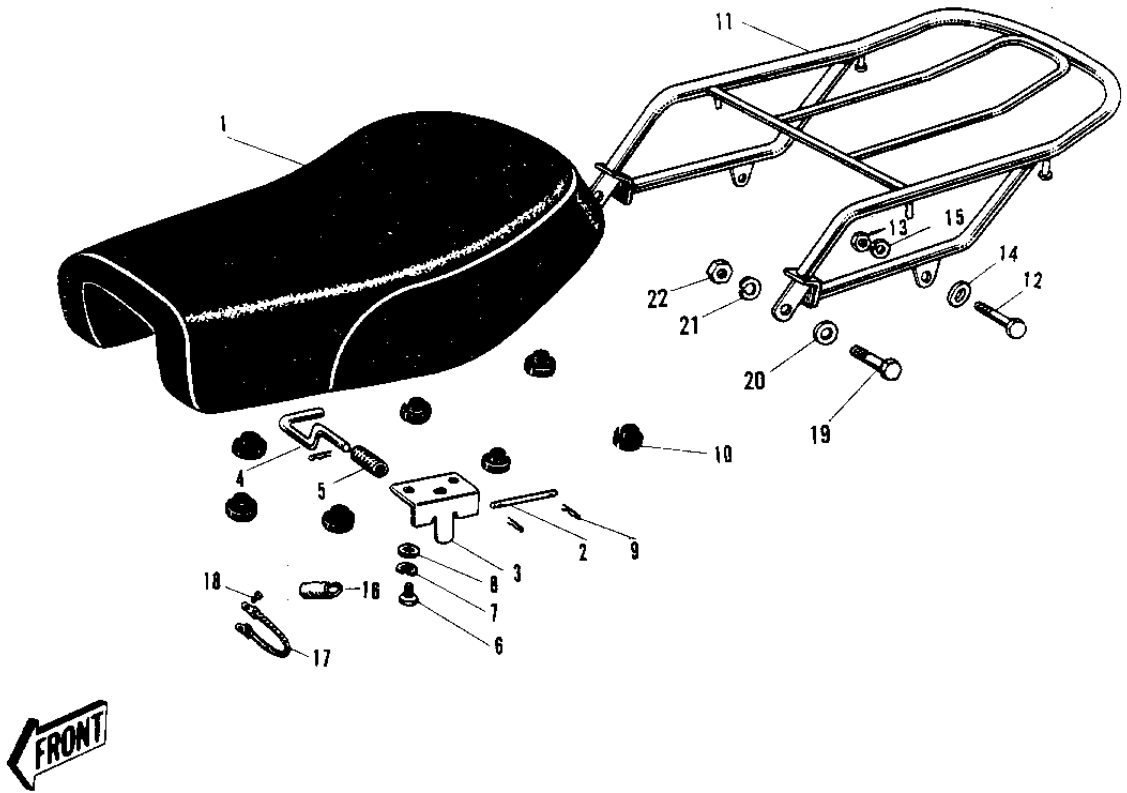

1974 G4TR-D PARTS DIAGRAM

SEAT/CARRIER (70-'73)

1

10F

1974 G4TR-D PARTS LIST

SEAT/CARRIER ('70-'73)

ITEM NAME	PART NUMBER	QUANTITY
SEAT DUAL (Ref # 1)	53002-013	
SEAT ASSY-DUAL (Ref # 1)	53002-032	
SEAT ASSY-DUAL (Ref # 1)	53002-040	
PIN SEAT (Ref # 2)	32111-004	
HINGE (Ref # 3)	53009-014	
HOOK SEAT (Ref # 4)	53008-007	
SPRING (Ref # 5)	53012-004	
BOLT-UPSET,6X12 (Ref # 6)	112G0612	
WASHER SPRING 8MM (Ref # 7)	461F0800	
WASHER PLAIN 8MM (Ref # 8)	411B0800	
COTTER PIN (Ref # 9)	92041-003	
DAMPER RUBB DUAL SEAT (Ref # 10)	92075-023	
CARRIER-LUGGAGE (Ref # 11)	53029-037	
BOLT (Ref # 12)	114G0836	
NUT,8MM (Ref # 13)	311B0800	
WASHER PLAIN 8MM (Ref # 14)	410B0800	
WASHER SPRING 8MM (Ref # 15)	461F0800	
COLLAR-SEAT HOOK (Ref # 16)	92027-106	
BAND-SEAT STOPPER (Ref # 17)	92072-038	
BOLT,6X10 (Ref # 18)	112G0610	
BOLT,HEX HEAD 10X35 (Ref # 19)	92001-1252	
WASHER PLAIN 10MM (Ref # 20)	410B1000	
WASHER SPRING 10MM (Ref # 21)	461F1000	
NUT (10MM) (Ref # 22)	311B1000	