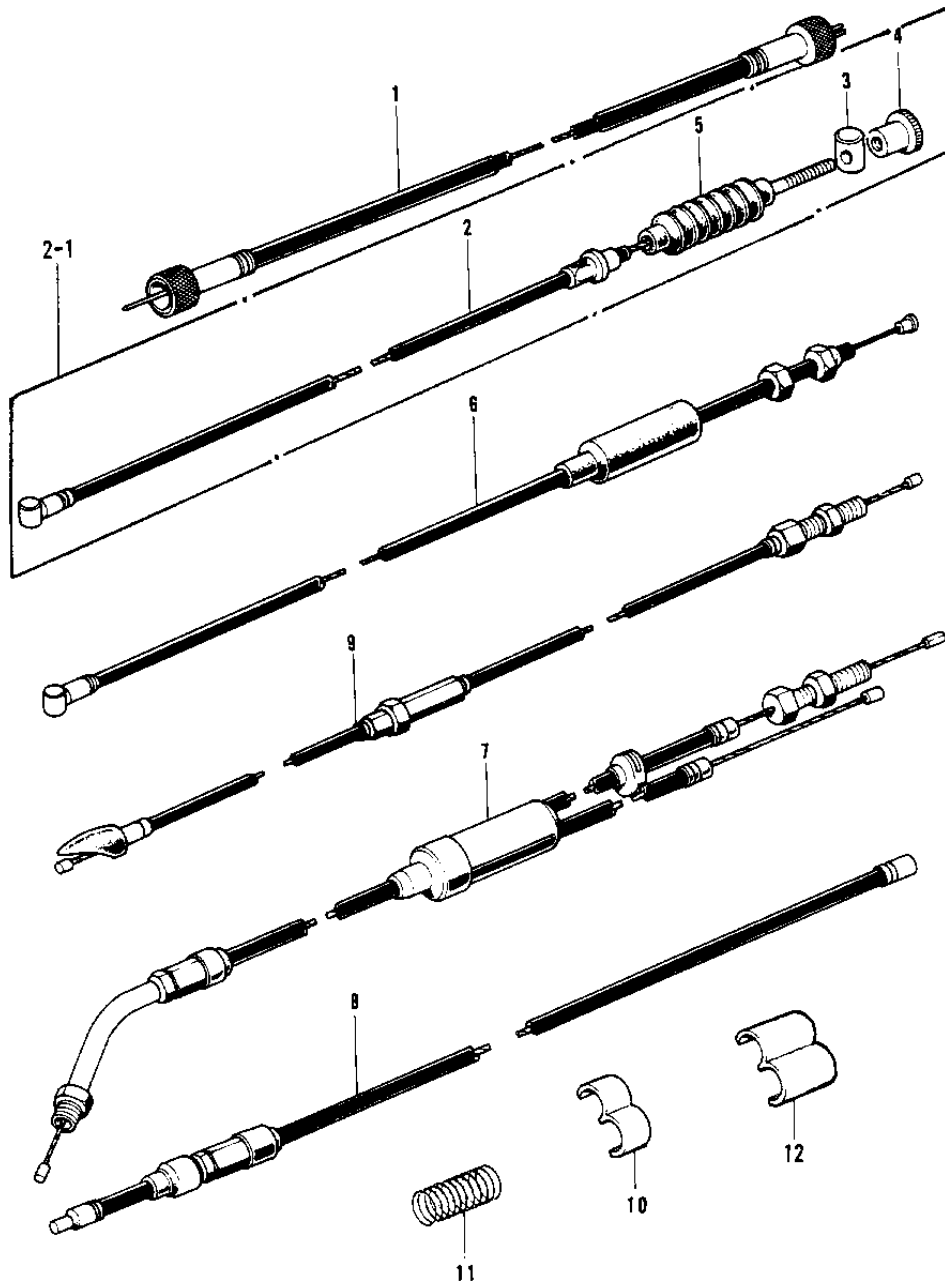

1970 Trail Boss PARTS DIAGRAM

CABLES (70-'73)

10

1970 Trail Boss PARTS LIST

CABLES ('70-'73)

ITEM NAME	PART NUMBER	QUANTITY
CABLE,SPEEDOMETER (Ref # 1)	54001-014	1
CABLE,SPEEDOMETER (Ref # 1)	54001-039	1
CABLE FRONT BRAKE (Ref # 2)	54005-036	1
CABLE-FRONT BRAKE (Ref # 2-1)	54005-065	1
JOINT-BRAKE ROD (Ref # 3)	92043-082	1
NUT-BRAKE ROD ADJUST (Ref # 4)	92015-052	1
DUST COVER-BRKE CABLE (Ref # 5)	54009-008	1
CABLE CLUTCH (Ref # 6)	54011-033	1
CABLE-CLUTCH (Ref # 6)	54011-047	1
CABLE CONTROL (Ref # 7)	54012-061	1
CABLE-CONTROL (Ref # 7)	54012-078	1
CABLE STARTER (Ref # 8)	54017-036	1
CABLE-STARTER (Ref # 8)	54017-049	1
CABLE-STARTER (Ref # 8)	54017-047	1
CABLE-CHANGE (Ref # 9)	54023-002	1
CLAMP-CABLE (Ref # 10)	92037-069	2
SPRING-CABLE (Ref # 11)	54025-003	1
CLAMP-CABLE (Ref # 12)	92037-069	1