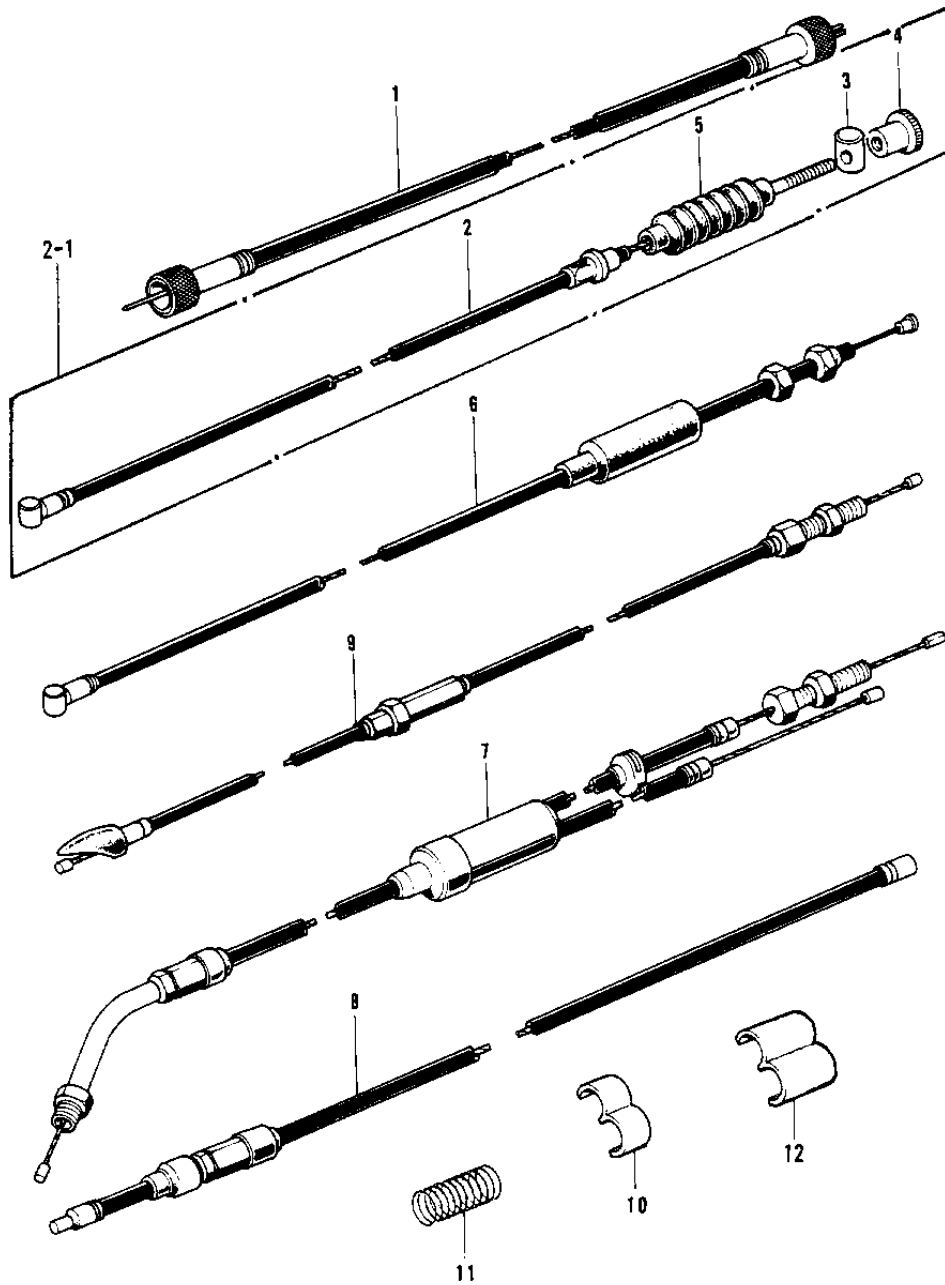

1971 G4TR-A PARTS DIAGRAM

CABLES (70-'73)

10

1971 G4TR-A PARTS LIST

CABLES ('70-'73)

ITEM NAME	PART NUMBER	QUANTITY
CABLE,SPEEDOMETER (Ref # 1)	54001-014	
CABLE,SPEEDOMETER (Ref # 1)	54001-039	
CABLE FRONT BRAKE (Ref # 2)	54005-036	
CABLE-FRONT BRAKE (Ref # 2-1)	54005-065	
JOINT-BRAKE ROD (Ref # 3)	92043-082	
NUT-BRAKE ROD ADJUST (Ref # 4)	92015-052	
DUST COVER-BRKE CABLE (Ref # 5)	54009-008	
CABLE CLUTCH (Ref # 6)	54011-033	
CABLE-CLUTCH (Ref # 6)	54011-047	
CABLE CONTROL (Ref # 7)	54012-061	
CABLE-CONTROL (Ref # 7)	54012-078	
CABLE STARTER (Ref # 8)	54017-036	
CABLE-STARTER (Ref # 8)	54017-049	
CABLE-STARTER (Ref # 8)	54017-047	
CABLE-CHANGE (Ref # 9)	54023-002	
CLAMP-CABLE (Ref # 10)	92037-069	
SPRING-CABLE (Ref # 11)	54025-003	
CLAMP-CABLE (Ref # 12)	92037-069	