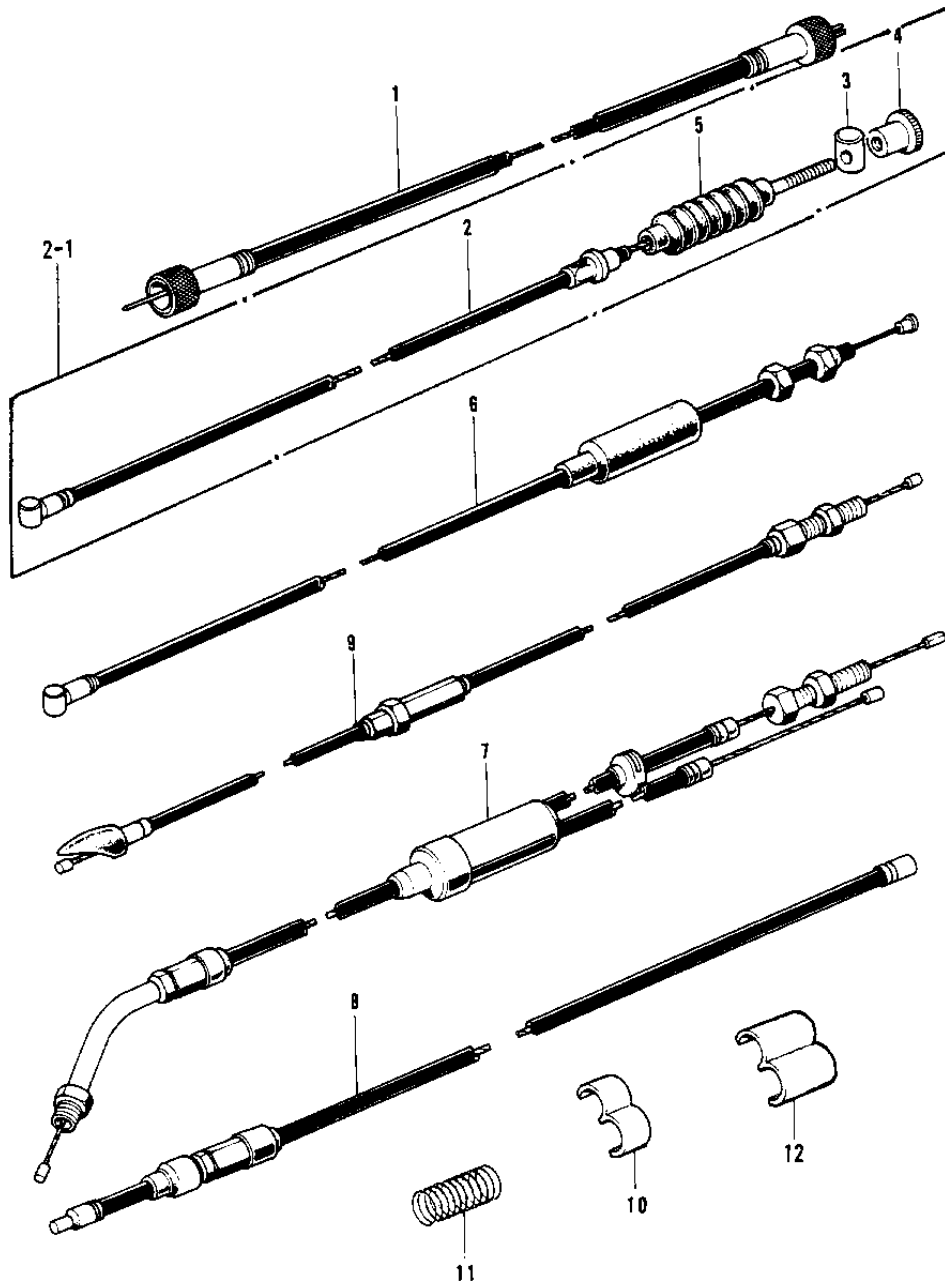

# 1972 G4TR-B PARTS DIAGRAM

CABLES ('70-'73)

10

## 1972 G4TR-B PARTS LIST

### CABLES ('70-'73)

ITEM NAME	PART NUMBER	QUANTITY
CABLE,SPEEDOMETER (Ref # 1)	54001-014	
CABLE,SPEEDOMETER (Ref # 1)	54001-039	
CABLE FRONT BRAKE (Ref # 2)	54005-036	
CABLE-FRONT BRAKE (Ref # 2-1)	54005-065	
JOINT-BRAKE ROD (Ref # 3)	92043-082	
NUT-BRAKE ROD ADJUST (Ref # 4)	92015-052	
DUST COVER-BRKE CABLE (Ref # 5)	54009-008	
CABLE CLUTCH (Ref # 6)	54011-033	
CABLE-CLUTCH (Ref # 6)	54011-047	
CABLE CONTROL (Ref # 7)	54012-061	
CABLE-CONTROL (Ref # 7)	54012-078	
CABLE STARTER (Ref # 8)	54017-036	
CABLE-STARTER (Ref # 8)	54017-049	
CABLE-STARTER (Ref # 8)	54017-047	
CABLE-CHANGE (Ref # 9)	54023-002	
CLAMP-CABLE (Ref # 10)	92037-069	
SPRING-CABLE (Ref # 11)	54025-003	
CLAMP-CABLE (Ref # 12)	92037-069	