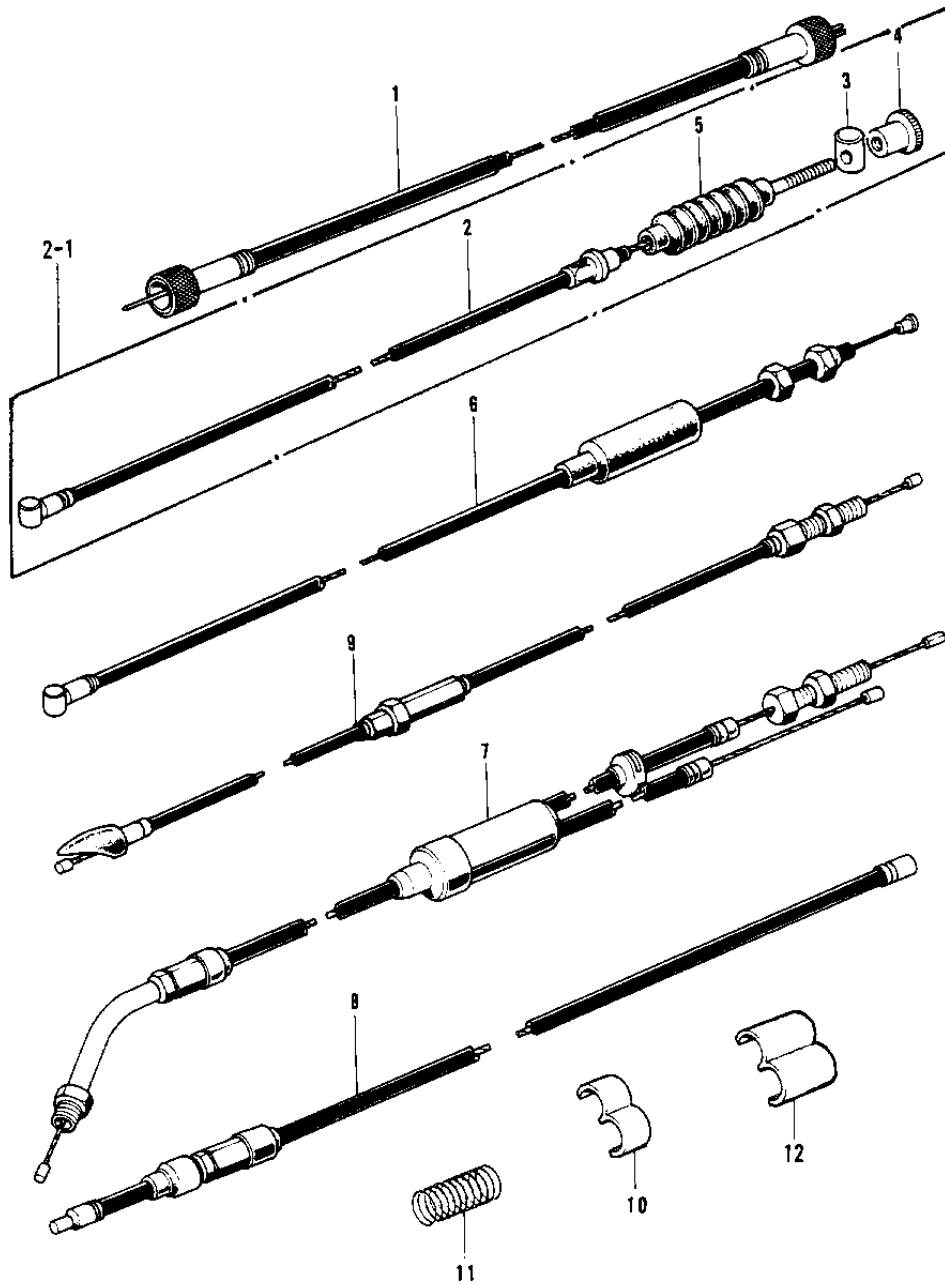

1974 G4TR-D PARTS DIAGRAM

CABLES (70-'73)

10

1974 G4TR-D PARTS LIST

CABLES ('70-'73)

ITEM NAME	PART NUMBER	QUANTITY
CABLE,SPEEDOMETER (Ref # 1)	54001-014	
CABLE,SPEEDOMETER (Ref # 1)	54001-039	
CABLE FRONT BRAKE (Ref # 2)	54005-036	
CABLE-FRONT BRAKE (Ref # 2-1)	54005-065	
JOINT-BRAKE ROD (Ref # 3)	92043-082	
NUT-BRAKE ROD ADJUST (Ref # 4)	92015-052	
DUST COVER-BRKE CABLE (Ref # 5)	54009-008	
CABLE CLUTCH (Ref # 6)	54011-033	
CABLE-CLUTCH (Ref # 6)	54011-047	
CABLE CONTROL (Ref # 7)	54012-061	
CABLE-CONTROL (Ref # 7)	54012-078	
CABLE STARTER (Ref # 8)	54017-036	
CABLE-STARTER (Ref # 8)	54017-049	
CABLE-STARTER (Ref # 8)	54017-047	
CABLE-CHANGE (Ref # 9)	54023-002	
CLAMP-CABLE (Ref # 10)	92037-069	
SPRING-CABLE (Ref # 11)	54025-003	
CLAMP-CABLE (Ref # 12)	92037-069	