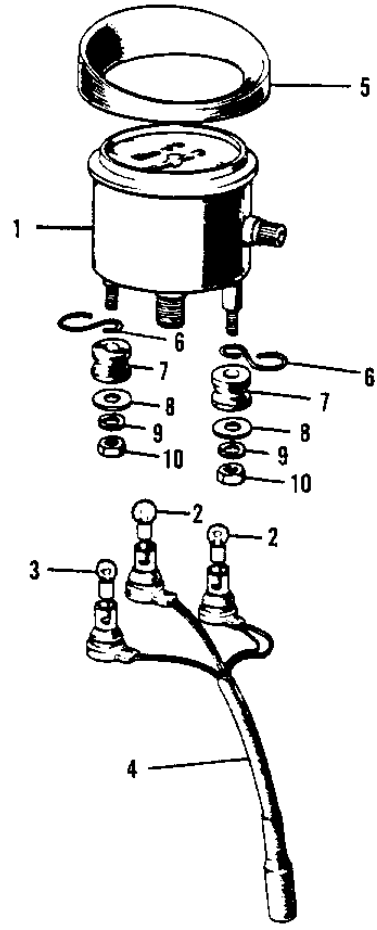

# 1971 G4TR-A PARTS DIAGRAM

METER/IGNITION SWITCH G4TR/A/B ('70-'73)

**G4TR/A**

# 1971 G4TR-A PARTS LIST

METER/IGNITION SWITCH G4TR/A/B ('70-'73)

ITEM NAME	PART NUMBER	QUANTITY
SPEEDOMETER ASSY MPH (Ref # 1)	25005-039	
BULB 6V 1.5W (Ref # 2)	92069-024	
BULB-6V 3W (Ref # 3)	92069-053	
SOCKET SPEEDOMETER (Ref # 4)	25011-013	
COVER-SPEEDOMETER (Ref # 5)	25012-005	
CLAMP CABLE (Ref # 6)	25022-002	
DAMPER RUBB SPEEDMETR (Ref # 7)	92075-024	
WASHER 6.5X20X1.6T (Ref # 8)	92022-125	
WASHER SPRING 6MM (Ref # 9)	461F0600	
NUT 6MM (Ref # 10)	311B0600	
KEY SET NO.235 (Ref # 11)	27008-034-35	
KEY SET NO.239 (Ref # 11)	27008-034-39	
KEY SET NO.321 (Ref # 11)	27008-034-21	
KEY SET NO.324 (Ref # 11)	27008-034-24	
KEY,BLANK (Ref # 11)	27008-1016	
KEY,BLANK (Ref # 11)	27008-1017	
KEY,BLANK (Ref # 11)	27008-1018	
KEY,BLANK (Ref # 11)	27008-1019	
HOUSING IGNITION SW (Ref # 12)	27009-007	
SCREW PAN HEAD 5X12 (Ref # 13)	220B0512	
WASHER SPRING 5MM (Ref # 14)	461F0500	
SCREW PAN HEAD 6X12 (Ref # 15)	220E0612	
WASHER SPRING 6MM (Ref # 16)	461F0600	
SWITCH ASSY,IGNITION (Ref # 17)	27005-1016	
SWITCH ASSY,IGNITION (Ref # 17)	27005-1016	