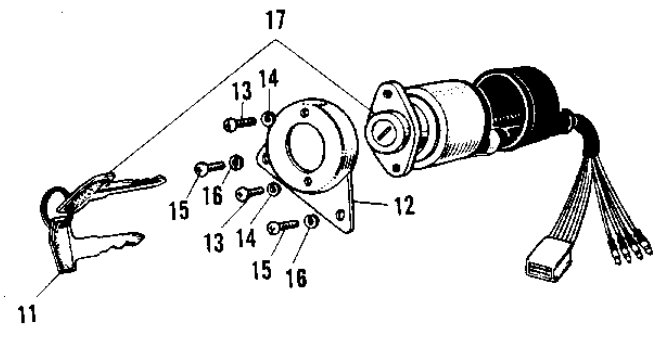

# 1971 G4TR-A PARTS DIAGRAM

METER/IGNITION SWITCH G4TR/A/B ('70-'73)

**G4TR/A**

# 1971 G4TR-A PARTS LIST

METER/IGNITION SWITCH G4TR/A/B ('70-'73)

ITEM NAME	PART NUMBER	QUANTITY
SPEEDOMETER ASSY MPH (Ref # 1)	25005-039	
BULB 6V 1.5W (Ref # 2)	92069-024	
BULB-6V 3W (Ref # 3)	92069-053	
SOCKET SPEEDOMETER (Ref # 4)	25011-013	
COVER-SPEEDOMETER (Ref # 5)	25012-005	
CLAMP CABLE (Ref # 6)	25022-002	
DAMPER RUBB SPEEDMETR (Ref # 7)	92075-024	
WASHER 6.5X20X1.6T (Ref # 8)	92022-125	
WASHER SPRING 6MM (Ref # 9)	461F0600	
NUT 6MM (Ref # 10)	311B0600	
KEY SET NO.235 (Ref # 11)	27008-034-35	
KEY SET NO.239 (Ref # 11)	27008-034-39	
KEY SET NO.321 (Ref # 11)	27008-034-21	
KEY SET NO.324 (Ref # 11)	27008-034-24	
KEY,BLANK (Ref # 11)	27008-1016	
KEY,BLANK (Ref # 11)	27008-1017	
KEY,BLANK (Ref # 11)	27008-1018	
KEY,BLANK (Ref # 11)	27008-1019	
HOUSING IGNITION SW (Ref # 12)	27009-007	
SCREW PAN HEAD 5X12 (Ref # 13)	220B0512	
WASHER SPRING 5MM (Ref # 14)	461F0500	
SCREW PAN HEAD 6X12 (Ref # 15)	220E0612	
WASHER SPRING 6MM (Ref # 16)	461F0600	
SWITCH ASSY,IGNITION (Ref # 17)	27005-1016	
SWITCH ASSY,IGNITION (Ref # 17)	27005-1016	