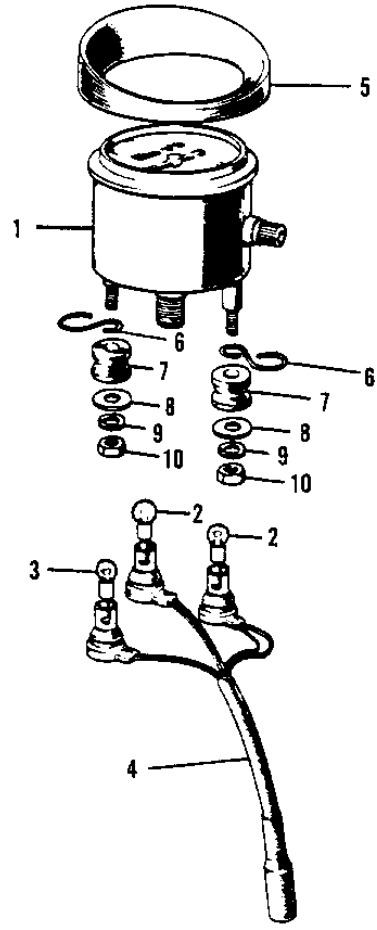

# 1972 G4TR-B PARTS DIAGRAM

METER/IGNITION SWITCH G4TR/A/B ('70-'73)

**G4TR/A**

# 1972 G4TR-B PARTS LIST

METER/IGNITION SWITCH G4TR/A/B ('70-'73)

ITEM NAME	PART NUMBER	QUANTITY
-----------	-------------	----------