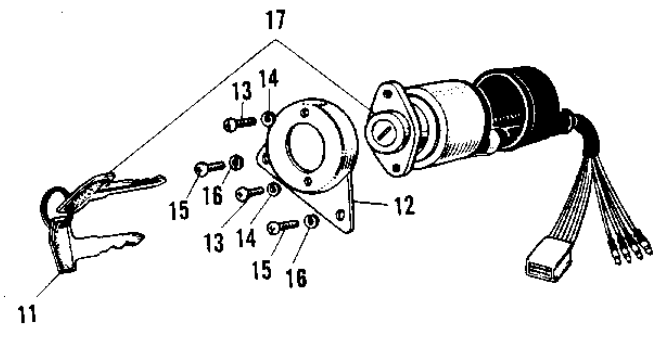

# 1972 G4TR-B PARTS DIAGRAM

METER/IGNITION SWITCH G4TR/A/B ('70-'73)

**G4TR/A**

# 1972 G4TR-B PARTS LIST

METER/IGNITION SWITCH G4TR/A/B ('70-'73)

ITEM NAME	PART NUMBER	QUANTITY
-----------	-------------	----------