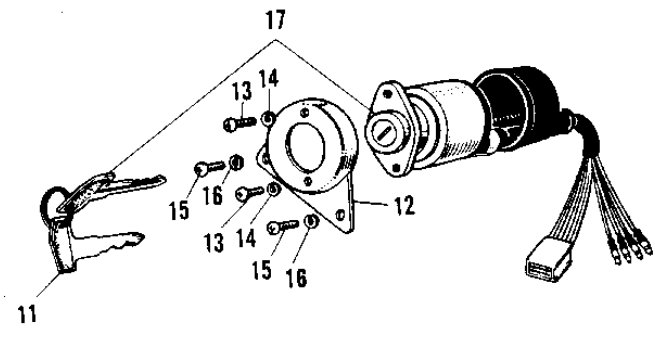

1974 G4TR-D PARTS DIAGRAM

METER/IGNITION SWITCH G4TR/A/B ('70-'73)

G4TR/A

1974 G4TR-D PARTS LIST

METER/IGNITION SWITCH G4TR/A/B ('70-'73)

ITEM NAME	PART NUMBER	QUANTITY
SPEEDOMETER ASSY MPH (Ref # 1)	25005-039	
BULB 6V 1.5W (Ref # 2)	92069-024	
BULB-6V 3W (Ref # 3)	92069-053	
SOCKET SPEEDOMETER (Ref # 4)	25011-013	
COVER-SPEEDOMETER (Ref # 5)	25012-005	
CLAMP CABLE (Ref # 6)	25022-002	
DAMPER RUBB SPEEDMETR (Ref # 7)	92075-024	
WASHER 6.5X20X1.6T (Ref # 8)	92022-125	
WASHER SPRING 6MM (Ref # 9)	461F0600	
NUT 6MM (Ref # 10)	311B0600	
KEY SET NO.235 (Ref # 11)	27008-034-35	
KEY SET NO.239 (Ref # 11)	27008-034-39	
KEY SET NO.321 (Ref # 11)	27008-034-21	
KEY SET NO.324 (Ref # 11)	27008-034-24	
KEY,BLANK (Ref # 11)	27008-1016	
KEY,BLANK (Ref # 11)	27008-1017	
KEY,BLANK (Ref # 11)	27008-1018	
KEY,BLANK (Ref # 11)	27008-1019	
HOUSING IGNITION SW (Ref # 12)	27009-007	
SCREW PAN HEAD 5X12 (Ref # 13)	220B0512	
WASHER SPRING 5MM (Ref # 14)	461F0500	
SCREW PAN HEAD 6X12 (Ref # 15)	220E0612	
WASHER SPRING 6MM (Ref # 16)	461F0600	
SWITCH ASSY,IGNITION (Ref # 17)	27005-1016	
SWITCH ASSY,IGNITION (Ref # 17)	27005-1016	