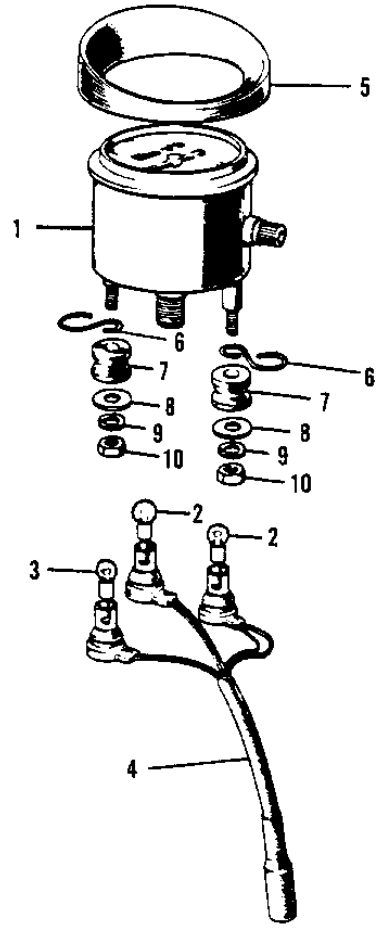

1974 G4TR-D PARTS DIAGRAM

METER/IGNITION SWITCH G4TR/A/B ('70-'73)

G4TR/A

1974 G4TR-D PARTS LIST

METER/IGNITION SWITCH G4TR/A/B ('70-'73)

ITEM NAME	PART NUMBER	QUANTITY
SPEEDOMETER ASSY MPH (Ref # 1)	25005-039	
BULB 6V 1.5W (Ref # 2)	92069-024	
BULB-6V 3W (Ref # 3)	92069-053	
SOCKET SPEEDOMETER (Ref # 4)	25011-013	
COVER-SPEEDOMETER (Ref # 5)	25012-005	
CLAMP CABLE (Ref # 6)	25022-002	
DAMPER RUBB SPEEDMETR (Ref # 7)	92075-024	
WASHER 6.5X20X1.6T (Ref # 8)	92022-125	
WASHER SPRING 6MM (Ref # 9)	461F0600	
NUT 6MM (Ref # 10)	311B0600	
KEY SET NO.235 (Ref # 11)	27008-034-35	
KEY SET NO.239 (Ref # 11)	27008-034-39	
KEY SET NO.321 (Ref # 11)	27008-034-21	
KEY SET NO.324 (Ref # 11)	27008-034-24	
KEY,BLANK (Ref # 11)	27008-1016	
KEY,BLANK (Ref # 11)	27008-1017	
KEY,BLANK (Ref # 11)	27008-1018	
KEY,BLANK (Ref # 11)	27008-1019	
HOUSING IGNITION SW (Ref # 12)	27009-007	
SCREW PAN HEAD 5X12 (Ref # 13)	220B0512	
WASHER SPRING 5MM (Ref # 14)	461F0500	
SCREW PAN HEAD 6X12 (Ref # 15)	220E0612	
WASHER SPRING 6MM (Ref # 16)	461F0600	
SWITCH ASSY,IGNITION (Ref # 17)	27005-1016	
SWITCH ASSY,IGNITION (Ref # 17)	27005-1016	