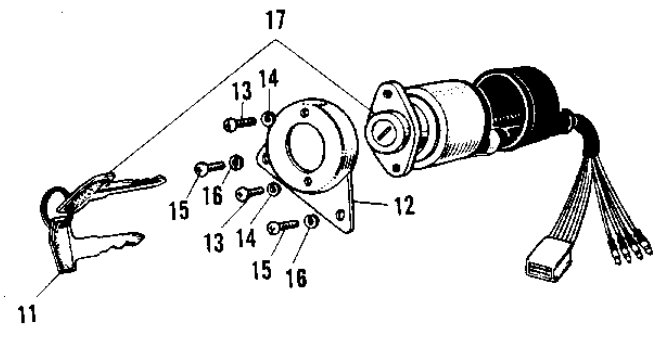

# 1976 KV100-A7 PARTS DIAGRAM

METER/IGNITION SWITCH G4TR/A/B ('70-'73)

**G4TR/A**

# 1976 KV100-A7 PARTS LIST

METER/IGNITION SWITCH G4TR/A/B ('70-'73)

ITEM NAME	PART NUMBER	QUANTITY
SPEEDOMETER ASSY MPH (Ref # 1)	25005-039	1
BULB 6V 1.5W (Ref # 2)	92069-024	2
BULB-6V 3W (Ref # 3)	92069-053	1
SOCKET SPEEDOMETER (Ref # 4)	25011-013	1
COVER-SPEEDOMETER (Ref # 5)	25012-005	1
CLAMP CABLE (Ref # 6)	25022-002	2
DAMPER RUBB SPEEDMETR (Ref # 7)	92075-024	2
WASHER 6.5X20X1.6T (Ref # 8)	92022-125	2
WASHER SPRING 6MM (Ref # 9)	461F0600	2
NUT 6MM (Ref # 10)	311B0600	2
KEY SET NO.235 (Ref # 11)	27008-034-35	X
KEY SET NO.239 (Ref # 11)	27008-034-39	X
KEY SET NO.321 (Ref # 11)	27008-034-21	X
KEY SET NO.324 (Ref # 11)	27008-034-24	X
KEY,BLANK (Ref # 11)	27008-1016	X
KEY,BLANK (Ref # 11)	27008-1017	X
KEY,BLANK (Ref # 11)	27008-1018	X
KEY,BLANK (Ref # 11)	27008-1019	X
HOUSING IGNITION SW (Ref # 12)	27009-007	1
SCREW PAN HEAD 5X12 (Ref # 13)	220B0512	2
WASHER SPRING 5MM (Ref # 14)	461F0500	2
SCREW PAN HEAD 6X12 (Ref # 15)	220E0612	2
WASHER SPRING 6MM (Ref # 16)	461F0600	2
SWITCH ASSY,IGNITION (Ref # 17)	27005-1016	1
SWITCH ASSY,IGNITION (Ref # 17)	27005-1016	1