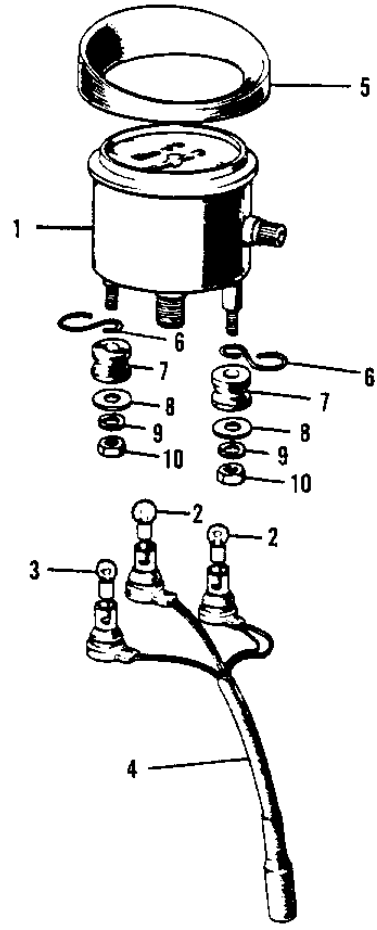

# 1976 KV100-A7 PARTS DIAGRAM

METER/IGNITION SWITCH G4TR/A/B ('70-'73)

**G4TR/A**

# 1976 KV100-A7 PARTS LIST

METER/IGNITION SWITCH G4TR/A/B ('70-'73)

ITEM NAME	PART NUMBER	QUANTITY
SPEEDOMETER ASSY MPH (Ref # 1)	25005-039	1
BULB 6V 1.5W (Ref # 2)	92069-024	2
BULB-6V 3W (Ref # 3)	92069-053	1
SOCKET SPEEDOMETER (Ref # 4)	25011-013	1
COVER-SPEEDOMETER (Ref # 5)	25012-005	1
CLAMP CABLE (Ref # 6)	25022-002	2
DAMPER RUBB SPEEDMETR (Ref # 7)	92075-024	2
WASHER 6.5X20X1.6T (Ref # 8)	92022-125	2
WASHER SPRING 6MM (Ref # 9)	461F0600	2
NUT 6MM (Ref # 10)	311B0600	2
KEY SET NO.235 (Ref # 11)	27008-034-35	X
KEY SET NO.239 (Ref # 11)	27008-034-39	X
KEY SET NO.321 (Ref # 11)	27008-034-21	X
KEY SET NO.324 (Ref # 11)	27008-034-24	X
KEY,BLANK (Ref # 11)	27008-1016	X
KEY,BLANK (Ref # 11)	27008-1017	X
KEY,BLANK (Ref # 11)	27008-1018	X
KEY,BLANK (Ref # 11)	27008-1019	X
HOUSING IGNITION SW (Ref # 12)	27009-007	1
SCREW PAN HEAD 5X12 (Ref # 13)	220B0512	2
WASHER SPRING 5MM (Ref # 14)	461F0500	2
SCREW PAN HEAD 6X12 (Ref # 15)	220E0612	2
WASHER SPRING 6MM (Ref # 16)	461F0600	2
SWITCH ASSY,IGNITION (Ref # 17)	27005-1016	1
SWITCH ASSY,IGNITION (Ref # 17)	27005-1016	1