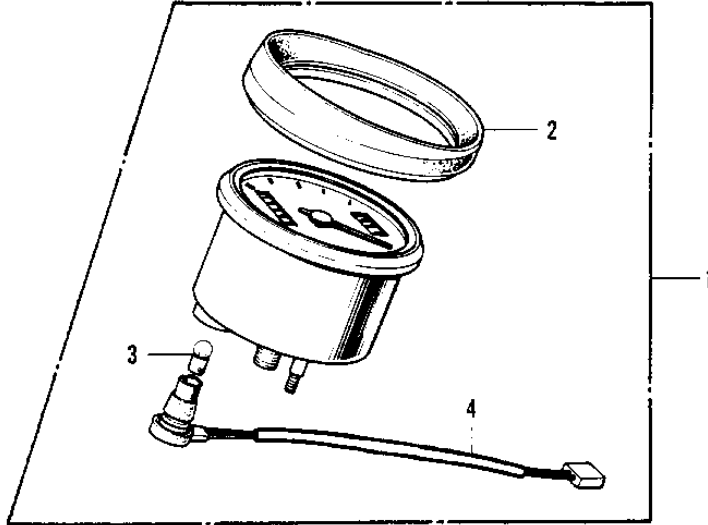

1970 Trail Boss PARTS DIAGRAM

METERS/IGNITION SWITCH G4TR-C ('70-'73)

FRONT

G4TR

1970 Trail Boss PARTS LIST

METERS/IGNITION SWITCH G4TR-C ('70-'73)

ITEM NAME	PART NUMBER	QUANTITY
SPEEDOMETER ASSY,MPH (Ref # 1)	25001-049	1
UNAVAILABLE IN PRICE BOOK (Ref # 1)	25001-054	1
COVER-SPEEDOMETER (Ref # 2)	25012-003	1
BULB-6V 3W (Ref # 3)	92069-053	1
SOCKET-SPEEDOMETER (Ref # 4)	25011-022	1
WASHER PLAIN 8MM (Ref # 5)	411B0800	2
DAMPER RUBBER (Ref # 6)	92075-065	2
DAMPER RUBBER (Ref # 7)	92075-066	2
WASHER PL 5.5X20X1.2 (Ref # 8)	92022-104	2
WASHER SPRING 5MM (Ref # 9)	461F0500	2
NUT,5MM (Ref # 10)	311B0500	2
BRACKET-SPEEDOMETER (Ref # 11)	25008-016	1
BOLT-HEX HEAD,6MM (Ref # 12)	92003-069	3
WASHER PLAIN 8MM (Ref # 13)	410B0800	3
DAMPER RUBBER-BRACKET (Ref # 14)	25019-007	1
DAMPER RUBB SPEEDMETR (Ref # 15)	92075-035	1
SHOCK DAMPER (Ref # 16)	25019-009	1
SWITCH ASSY,IGNITION (Ref # 17)	27005-067	1
SWITCH ASSY,IGNITION (Ref # 17)	27005-067	1
KEY SET,#170 (Ref # 18)	27008-042-70	X
KEY SET,#174 (Ref # 18)	27008-042-74	X
KEY,BLANK (Ref # 18)	27008-1024	X
KEY,BLANK (Ref # 18)	27008-1025	X
BULB-6V 3W (Ref # 19)	92069-053	1
BULB 6V 1.5W (Ref # 20)	92069-024	2
SOCKET-IGNITION SW. (Ref # 21)	27024-001	1
DAMPER RUBBER-SWITCH (Ref # 22)	27025-001	1
SCREW-PAN HEAD,6MM (Ref # 23)	92011-026	2