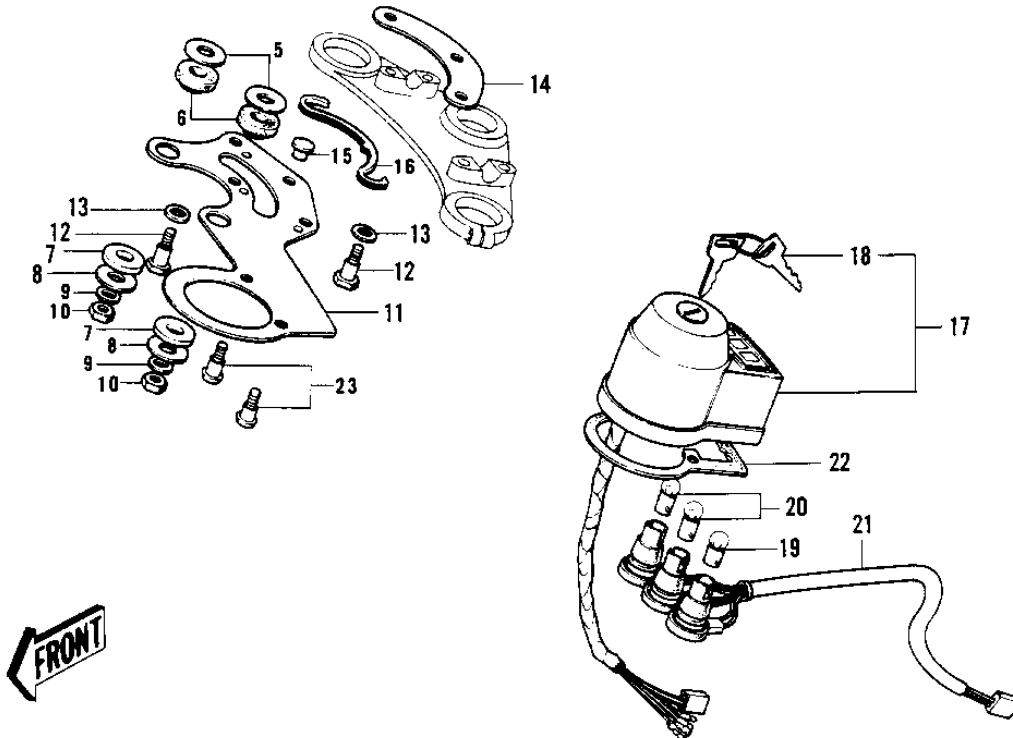

1970 Trail Boss PARTS DIAGRAM

METERS/IGNITION SWITCH G4TR-C ('70-'73)

FRONT

G4TR

1970 Trail Boss PARTS LIST

METERS/IGNITION SWITCH G4TR-C ('70-'73)

ITEM NAME	PART NUMBER	QUANTITY
SPEEDOMETER ASSY,MPH (Ref # 1)	25001-049	1
UNAVAILABLE IN PRICE BOOK (Ref # 1)	25001-054	1
COVER-SPEEDOMETER (Ref # 2)	25012-003	1
BULB-6V 3W (Ref # 3)	92069-053	1
SOCKET-SPEEDOMETER (Ref # 4)	25011-022	1
WASHER PLAIN 8MM (Ref # 5)	411B0800	2
DAMPER RUBBER (Ref # 6)	92075-065	2
DAMPER RUBBER (Ref # 7)	92075-066	2
WASHER PL 5.5X20X1.2 (Ref # 8)	92022-104	2
WASHER SPRING 5MM (Ref # 9)	461F0500	2
NUT,5MM (Ref # 10)	311B0500	2
BRACKET-SPEEDOMETER (Ref # 11)	25008-016	1
BOLT-HEX HEAD,6MM (Ref # 12)	92003-069	3
WASHER PLAIN 8MM (Ref # 13)	410B0800	3
DAMPER RUBBER-BRACKET (Ref # 14)	25019-007	1
DAMPER RUBB SPEEDMETR (Ref # 15)	92075-035	1
SHOCK DAMPER (Ref # 16)	25019-009	1
SWITCH ASSY,IGNITION (Ref # 17)	27005-067	1
SWITCH ASSY,IGNITION (Ref # 17)	27005-067	1
KEY SET,#170 (Ref # 18)	27008-042-70	X
KEY SET,#174 (Ref # 18)	27008-042-74	X
KEY,BLANK (Ref # 18)	27008-1024	X
KEY,BLANK (Ref # 18)	27008-1025	X
BULB-6V 3W (Ref # 19)	92069-053	1
BULB 6V 1.5W (Ref # 20)	92069-024	2
SOCKET-IGNITION SW. (Ref # 21)	27024-001	1
DAMPER RUBBER-SWITCH (Ref # 22)	27025-001	1
SCREW-PAN HEAD,6MM (Ref # 23)	92011-026	2