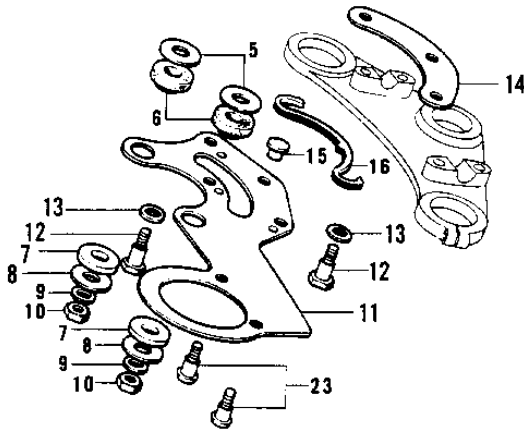

# 1971 G4TR-A PARTS DIAGRAM

METERS/IGNITION SWITCH G4TR-C ('70-'73)

**G4TR**

# 1971 G4TR-A PARTS LIST

METERS/IGNITION SWITCH G4TR-C ('70-'73)

ITEM NAME	PART NUMBER	QUANTITY
SPEEDOMETER ASSY,MPH (Ref # 1)	25001-049	
UNAVAILABLE IN PRICE BOOK (Ref # 1)	25001-054	
COVER-SPEEDOMETER (Ref # 2)	25012-003	
BULB-6V 3W (Ref # 3)	92069-053	
SOCKET-SPEEDOMETER (Ref # 4)	25011-022	
WASHER PLAIN 8MM (Ref # 5)	411B0800	
DAMPER RUBBER (Ref # 6)	92075-065	
DAMPER RUBBER (Ref # 7)	92075-066	
WASHER PL 5.5X20X1.2 (Ref # 8)	92022-104	
WASHER SPRING 5MM (Ref # 9)	461F0500	
NUT,5MM (Ref # 10)	311B0500	
BRACKET-SPEEDOMETER (Ref # 11)	25008-016	
BOLT-HEX HEAD,6MM (Ref # 12)	92003-069	
WASHER PLAIN 8MM (Ref # 13)	410B0800	
DAMPER RUBBER-BRACKET (Ref # 14)	25019-007	
DAMPER RUBB SPEEDMETR (Ref # 15)	92075-035	
SHOCK DAMPER (Ref # 16)	25019-009	
SWITCH ASSY,IGNITION (Ref # 17)	27005-067	
SWITCH ASSY,IGNITION (Ref # 17)	27005-067	
KEY SET,#170 (Ref # 18)	27008-042-70	
KEY SET,#174 (Ref # 18)	27008-042-74	
KEY,BLANK (Ref # 18)	27008-1024	
KEY,BLANK (Ref # 18)	27008-1025	
BULB-6V 3W (Ref # 19)	92069-053	
BULB 6V 1.5W (Ref # 20)	92069-024	
SOCKET-IGNITION SW. (Ref # 21)	27024-001	
DAMPER RUBBER-SWITCH (Ref # 22)	27025-001	
SCREW-PAN HEAD,6MM (Ref # 23)	92011-026	