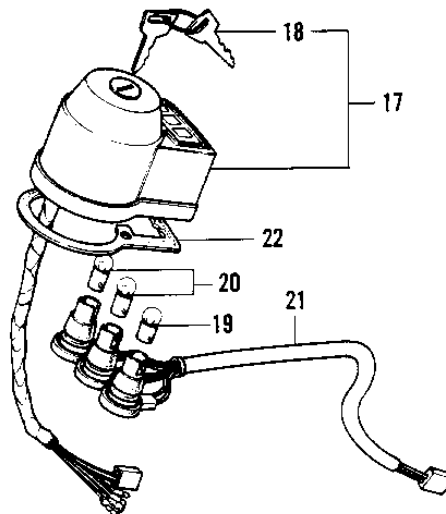

# 1971 G4TR-A PARTS DIAGRAM

METERS/IGNITION SWITCH G4TR-C ('70-'73)

**G4TR**

# 1971 G4TR-A PARTS LIST

METERS/IGNITION SWITCH G4TR-C ('70-'73)

ITEM NAME	PART NUMBER	QUANTITY
SPEEDOMETER ASSY,MPH (Ref # 1)	25001-049	
UNAVAILABLE IN PRICE BOOK (Ref # 1)	25001-054	
COVER-SPEEDOMETER (Ref # 2)	25012-003	
BULB-6V 3W (Ref # 3)	92069-053	
SOCKET-SPEEDOMETER (Ref # 4)	25011-022	
WASHER PLAIN 8MM (Ref # 5)	411B0800	
DAMPER RUBBER (Ref # 6)	92075-065	
DAMPER RUBBER (Ref # 7)	92075-066	
WASHER PL 5.5X20X1.2 (Ref # 8)	92022-104	
WASHER SPRING 5MM (Ref # 9)	461F0500	
NUT,5MM (Ref # 10)	311B0500	
BRACKET-SPEEDOMETER (Ref # 11)	25008-016	
BOLT-HEX HEAD,6MM (Ref # 12)	92003-069	
WASHER PLAIN 8MM (Ref # 13)	410B0800	
DAMPER RUBBER-BRACKET (Ref # 14)	25019-007	
DAMPER RUBB SPEEDMETR (Ref # 15)	92075-035	
SHOCK DAMPER (Ref # 16)	25019-009	
SWITCH ASSY,IGNITION (Ref # 17)	27005-067	
SWITCH ASSY,IGNITION (Ref # 17)	27005-067	
KEY SET,#170 (Ref # 18)	27008-042-70	
KEY SET,#174 (Ref # 18)	27008-042-74	
KEY,BLANK (Ref # 18)	27008-1024	
KEY,BLANK (Ref # 18)	27008-1025	
BULB-6V 3W (Ref # 19)	92069-053	
BULB 6V 1.5W (Ref # 20)	92069-024	
SOCKET-IGNITION SW. (Ref # 21)	27024-001	
DAMPER RUBBER-SWITCH (Ref # 22)	27025-001	
SCREW-PAN HEAD,6MM (Ref # 23)	92011-026	