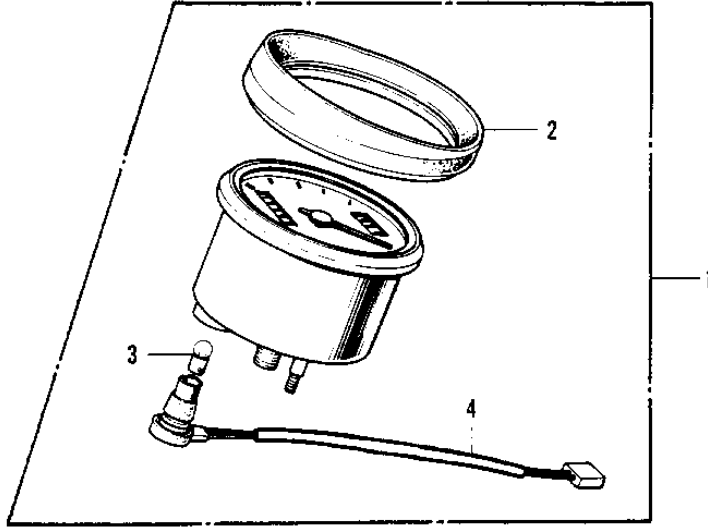

# 1971 G4TR-A PARTS DIAGRAM

METERS/IGNITION SWITCH G4TR-C ('70-'73)

**G4TR**

# 1971 G4TR-A PARTS LIST

METERS/IGNITION SWITCH G4TR-C ('70-'73)

ITEM NAME	PART NUMBER	QUANTITY
SPEEDOMETER ASSY,MPH (Ref # 1)	25001-049	
UNAVAILABLE IN PRICE BOOK (Ref # 1)	25001-054	
COVER-SPEEDOMETER (Ref # 2)	25012-003	
BULB-6V 3W (Ref # 3)	92069-053	
SOCKET-SPEEDOMETER (Ref # 4)	25011-022	
WASHER PLAIN 8MM (Ref # 5)	411B0800	
DAMPER RUBBER (Ref # 6)	92075-065	
DAMPER RUBBER (Ref # 7)	92075-066	
WASHER PL 5.5X20X1.2 (Ref # 8)	92022-104	
WASHER SPRING 5MM (Ref # 9)	461F0500	
NUT,5MM (Ref # 10)	311B0500	
BRACKET-SPEEDOMETER (Ref # 11)	25008-016	
BOLT-HEX HEAD,6MM (Ref # 12)	92003-069	
WASHER PLAIN 8MM (Ref # 13)	410B0800	
DAMPER RUBBER-BRACKET (Ref # 14)	25019-007	
DAMPER RUBB SPEEDMETR (Ref # 15)	92075-035	
SHOCK DAMPER (Ref # 16)	25019-009	
SWITCH ASSY,IGNITION (Ref # 17)	27005-067	
SWITCH ASSY,IGNITION (Ref # 17)	27005-067	
KEY SET,#170 (Ref # 18)	27008-042-70	
KEY SET,#174 (Ref # 18)	27008-042-74	
KEY,BLANK (Ref # 18)	27008-1024	
KEY,BLANK (Ref # 18)	27008-1025	
BULB-6V 3W (Ref # 19)	92069-053	
BULB 6V 1.5W (Ref # 20)	92069-024	
SOCKET-IGNITION SW. (Ref # 21)	27024-001	
DAMPER RUBBER-SWITCH (Ref # 22)	27025-001	
SCREW-PAN HEAD,6MM (Ref # 23)	92011-026	