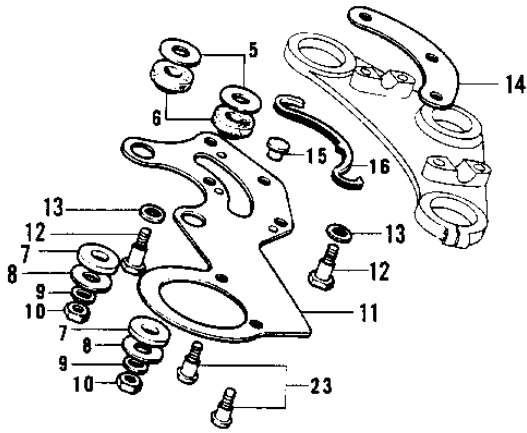

1972 G4TR-B PARTS DIAGRAM

METERS/IGNITION SWITCH G4TR-C ('70-'73)

G4TR

1972 G4TR-B PARTS LIST

METERS/IGNITION SWITCH G4TR-C ('70-'73)

ITEM NAME	PART NUMBER	QUANTITY
SPEEDOMETER ASSY,MPH (Ref # 1)	25001-049	
UNAVAILABLE IN PRICE BOOK (Ref # 1)	25001-054	
COVER-SPEEDOMETER (Ref # 2)	25012-003	
BULB-6V 3W (Ref # 3)	92069-053	
SOCKET-SPEEDOMETER (Ref # 4)	25011-022	
WASHER PLAIN 8MM (Ref # 5)	411B0800	
DAMPER RUBBER (Ref # 6)	92075-065	
DAMPER RUBBER (Ref # 7)	92075-066	
WASHER PL 5.5X20X1.2 (Ref # 8)	92022-104	
WASHER SPRING 5MM (Ref # 9)	461F0500	
NUT,5MM (Ref # 10)	311B0500	
BRACKET-SPEEDOMETER (Ref # 11)	25008-016	
BOLT-HEX HEAD,6MM (Ref # 12)	92003-069	
WASHER PLAIN 8MM (Ref # 13)	410B0800	
DAMPER RUBBER-BRACKET (Ref # 14)	25019-007	
DAMPER RUBB SPEEDMETR (Ref # 15)	92075-035	
SHOCK DAMPER (Ref # 16)	25019-009	
SWITCH ASSY,IGNITION (Ref # 17)	27005-067	
SWITCH ASSY,IGNITION (Ref # 17)	27005-067	
KEY SET,#170 (Ref # 18)	27008-042-70	
KEY SET,#174 (Ref # 18)	27008-042-74	
KEY,BLANK (Ref # 18)	27008-1024	
KEY,BLANK (Ref # 18)	27008-1025	
BULB-6V 3W (Ref # 19)	92069-053	
BULB 6V 1.5W (Ref # 20)	92069-024	
SOCKET-IGNITION SW. (Ref # 21)	27024-001	
DAMPER RUBBER-SWITCH (Ref # 22)	27025-001	
SCREW-PAN HEAD,6MM (Ref # 23)	92011-026	