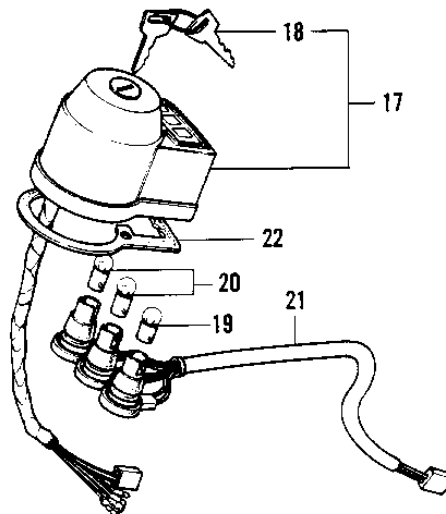

1972 G4TR-B PARTS DIAGRAM

METERS/IGNITION SWITCH G4TR-C ('70-'73)

G4TR

1972 G4TR-B PARTS LIST

METERS/IGNITION SWITCH G4TR-C ('70-'73)

ITEM NAME	PART NUMBER	QUANTITY
SPEEDOMETER ASSY,MPH (Ref # 1)	25001-049	
UNAVAILABLE IN PRICE BOOK (Ref # 1)	25001-054	
COVER-SPEEDOMETER (Ref # 2)	25012-003	
BULB-6V 3W (Ref # 3)	92069-053	
SOCKET-SPEEDOMETER (Ref # 4)	25011-022	
WASHER PLAIN 8MM (Ref # 5)	411B0800	
DAMPER RUBBER (Ref # 6)	92075-065	
DAMPER RUBBER (Ref # 7)	92075-066	
WASHER PL 5.5X20X1.2 (Ref # 8)	92022-104	
WASHER SPRING 5MM (Ref # 9)	461F0500	
NUT,5MM (Ref # 10)	311B0500	
BRACKET-SPEEDOMETER (Ref # 11)	25008-016	
BOLT-HEX HEAD,6MM (Ref # 12)	92003-069	
WASHER PLAIN 8MM (Ref # 13)	410B0800	
DAMPER RUBBER-BRACKET (Ref # 14)	25019-007	
DAMPER RUBB SPEEDMETR (Ref # 15)	92075-035	
SHOCK DAMPER (Ref # 16)	25019-009	
SWITCH ASSY,IGNITION (Ref # 17)	27005-067	
SWITCH ASSY,IGNITION (Ref # 17)	27005-067	
KEY SET,#170 (Ref # 18)	27008-042-70	
KEY SET,#174 (Ref # 18)	27008-042-74	
KEY,BLANK (Ref # 18)	27008-1024	
KEY,BLANK (Ref # 18)	27008-1025	
BULB-6V 3W (Ref # 19)	92069-053	
BULB 6V 1.5W (Ref # 20)	92069-024	
SOCKET-IGNITION SW. (Ref # 21)	27024-001	
DAMPER RUBBER-SWITCH (Ref # 22)	27025-001	
SCREW-PAN HEAD,6MM (Ref # 23)	92011-026	