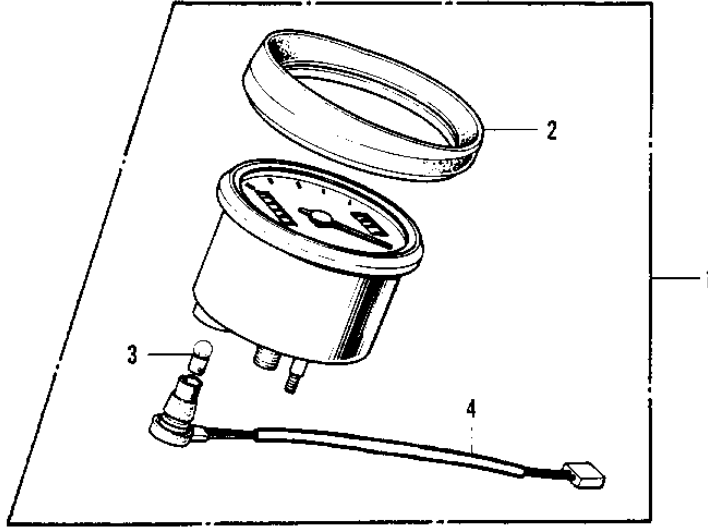

1972 G4TR-B PARTS DIAGRAM

METERS/IGNITION SWITCH G4TR-C ('70-'73)

G4TR

1972 G4TR-B PARTS LIST

METERS/IGNITION SWITCH G4TR-C ('70-'73)

ITEM NAME	PART NUMBER	QUANTITY
SPEEDOMETER ASSY,MPH (Ref # 1)	25001-049	
UNAVAILABLE IN PRICE BOOK (Ref # 1)	25001-054	
COVER-SPEEDOMETER (Ref # 2)	25012-003	
BULB-6V 3W (Ref # 3)	92069-053	
SOCKET-SPEEDOMETER (Ref # 4)	25011-022	
WASHER PLAIN 8MM (Ref # 5)	411B0800	
DAMPER RUBBER (Ref # 6)	92075-065	
DAMPER RUBBER (Ref # 7)	92075-066	
WASHER PL 5.5X20X1.2 (Ref # 8)	92022-104	
WASHER SPRING 5MM (Ref # 9)	461F0500	
NUT,5MM (Ref # 10)	311B0500	
BRACKET-SPEEDOMETER (Ref # 11)	25008-016	
BOLT-HEX HEAD,6MM (Ref # 12)	92003-069	
WASHER PLAIN 8MM (Ref # 13)	410B0800	
DAMPER RUBBER-BRACKET (Ref # 14)	25019-007	
DAMPER RUBB SPEEDMETR (Ref # 15)	92075-035	
SHOCK DAMPER (Ref # 16)	25019-009	
SWITCH ASSY,IGNITION (Ref # 17)	27005-067	
SWITCH ASSY,IGNITION (Ref # 17)	27005-067	
KEY SET,#170 (Ref # 18)	27008-042-70	
KEY SET,#174 (Ref # 18)	27008-042-74	
KEY,BLANK (Ref # 18)	27008-1024	
KEY,BLANK (Ref # 18)	27008-1025	
BULB-6V 3W (Ref # 19)	92069-053	
BULB 6V 1.5W (Ref # 20)	92069-024	
SOCKET-IGNITION SW. (Ref # 21)	27024-001	
DAMPER RUBBER-SWITCH (Ref # 22)	27025-001	
SCREW-PAN HEAD,6MM (Ref # 23)	92011-026	