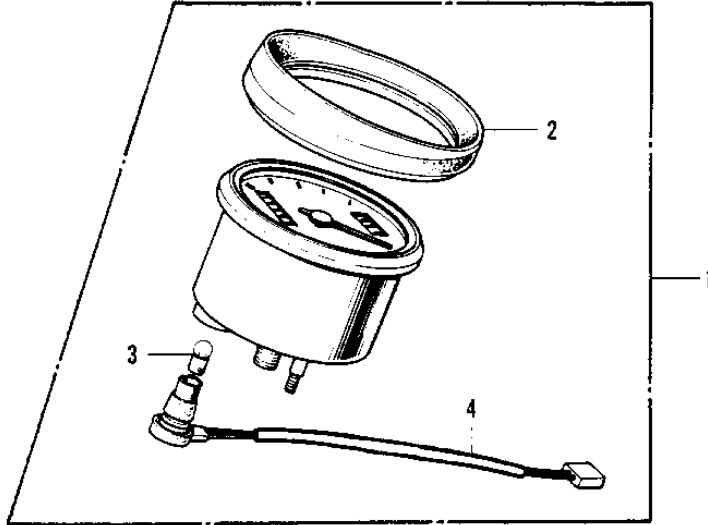

1974 G4TR-D PARTS DIAGRAM

METERS/IGNITION SWITCH G4TR-C ('70-'73)

G4TR

1974 G4TR-D PARTS LIST

METERS/IGNITION SWITCH G4TR-C ('70-'73)

ITEM NAME	PART NUMBER	QUANTITY
SPEEDOMETER ASSY,MPH (Ref # 1)	25001-049	
UNAVAILABLE IN PRICE BOOK (Ref # 1)	25001-054	
COVER-SPEEDOMETER (Ref # 2)	25012-003	
BULB-6V 3W (Ref # 3)	92069-053	
SOCKET-SPEEDOMETER (Ref # 4)	25011-022	
WASHER PLAIN 8MM (Ref # 5)	411B0800	
DAMPER RUBBER (Ref # 6)	92075-065	
DAMPER RUBBER (Ref # 7)	92075-066	
WASHER PL 5.5X20X1.2 (Ref # 8)	92022-104	
WASHER SPRING 5MM (Ref # 9)	461F0500	
NUT,5MM (Ref # 10)	311B0500	
BRACKET-SPEEDOMETER (Ref # 11)	25008-016	
BOLT-HEX HEAD,6MM (Ref # 12)	92003-069	
WASHER PLAIN 8MM (Ref # 13)	410B0800	
DAMPER RUBBER-BRACKET (Ref # 14)	25019-007	
DAMPER RUBB SPEEDMETR (Ref # 15)	92075-035	
SHOCK DAMPER (Ref # 16)	25019-009	
SWITCH ASSY,IGNITION (Ref # 17)	27005-067	
SWITCH ASSY,IGNITION (Ref # 17)	27005-067	
KEY SET,#170 (Ref # 18)	27008-042-70	
KEY SET,#174 (Ref # 18)	27008-042-74	
KEY,BLANK (Ref # 18)	27008-1024	
KEY,BLANK (Ref # 18)	27008-1025	
BULB-6V 3W (Ref # 19)	92069-053	
BULB 6V 1.5W (Ref # 20)	92069-024	
SOCKET-IGNITION SW. (Ref # 21)	27024-001	
DAMPER RUBBER-SWITCH (Ref # 22)	27025-001	
SCREW-PAN HEAD,6MM (Ref # 23)	92011-026	