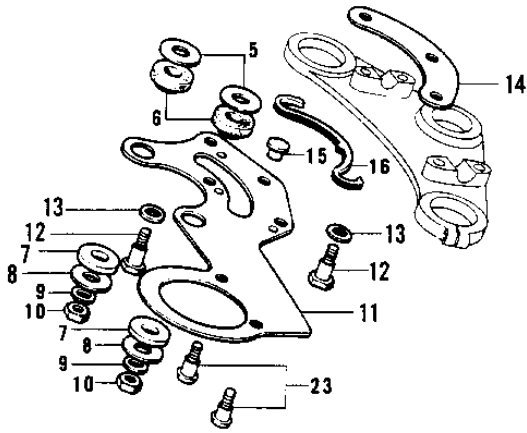

1974 G4TR-D PARTS DIAGRAM

METERS/IGNITION SWITCH G4TR-C ('70-'73)

G4TR

1974 G4TR-D PARTS LIST

METERS/IGNITION SWITCH G4TR-C ('70-'73)

ITEM NAME	PART NUMBER	QUANTITY
SPEEDOMETER ASSY,MPH (Ref # 1)	25001-049	
UNAVAILABLE IN PRICE BOOK (Ref # 1)	25001-054	
COVER-SPEEDOMETER (Ref # 2)	25012-003	
BULB-6V 3W (Ref # 3)	92069-053	
SOCKET-SPEEDOMETER (Ref # 4)	25011-022	
WASHER PLAIN 8MM (Ref # 5)	411B0800	
DAMPER RUBBER (Ref # 6)	92075-065	
DAMPER RUBBER (Ref # 7)	92075-066	
WASHER PL 5.5X20X1.2 (Ref # 8)	92022-104	
WASHER SPRING 5MM (Ref # 9)	461F0500	
NUT,5MM (Ref # 10)	311B0500	
BRACKET-SPEEDOMETER (Ref # 11)	25008-016	
BOLT-HEX HEAD,6MM (Ref # 12)	92003-069	
WASHER PLAIN 8MM (Ref # 13)	410B0800	
DAMPER RUBBER-BRACKET (Ref # 14)	25019-007	
DAMPER RUBB SPEEDMETR (Ref # 15)	92075-035	
SHOCK DAMPER (Ref # 16)	25019-009	
SWITCH ASSY,IGNITION (Ref # 17)	27005-067	
SWITCH ASSY,IGNITION (Ref # 17)	27005-067	
KEY SET,#170 (Ref # 18)	27008-042-70	
KEY SET,#174 (Ref # 18)	27008-042-74	
KEY,BLANK (Ref # 18)	27008-1024	
KEY,BLANK (Ref # 18)	27008-1025	
BULB-6V 3W (Ref # 19)	92069-053	
BULB 6V 1.5W (Ref # 20)	92069-024	
SOCKET-IGNITION SW. (Ref # 21)	27024-001	
DAMPER RUBBER-SWITCH (Ref # 22)	27025-001	
SCREW-PAN HEAD,6MM (Ref # 23)	92011-026	