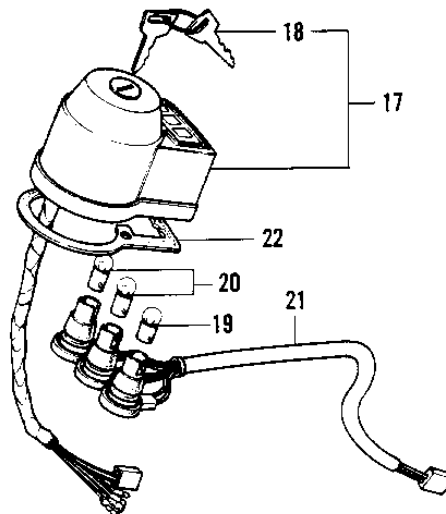

1974 G4TR-D PARTS DIAGRAM

METERS/IGNITION SWITCH G4TR-C ('70-'73)

G4TR

1974 G4TR-D PARTS LIST

METERS/IGNITION SWITCH G4TR-C ('70-'73)

ITEM NAME	PART NUMBER	QUANTITY
SPEEDOMETER ASSY,MPH (Ref # 1)	25001-049	
UNAVAILABLE IN PRICE BOOK (Ref # 1)	25001-054	
COVER-SPEEDOMETER (Ref # 2)	25012-003	
BULB-6V 3W (Ref # 3)	92069-053	
SOCKET-SPEEDOMETER (Ref # 4)	25011-022	
WASHER PLAIN 8MM (Ref # 5)	411B0800	
DAMPER RUBBER (Ref # 6)	92075-065	
DAMPER RUBBER (Ref # 7)	92075-066	
WASHER PL 5.5X20X1.2 (Ref # 8)	92022-104	
WASHER SPRING 5MM (Ref # 9)	461F0500	
NUT,5MM (Ref # 10)	311B0500	
BRACKET-SPEEDOMETER (Ref # 11)	25008-016	
BOLT-HEX HEAD,6MM (Ref # 12)	92003-069	
WASHER PLAIN 8MM (Ref # 13)	410B0800	
DAMPER RUBBER-BRACKET (Ref # 14)	25019-007	
DAMPER RUBB SPEEDMETR (Ref # 15)	92075-035	
SHOCK DAMPER (Ref # 16)	25019-009	
SWITCH ASSY,IGNITION (Ref # 17)	27005-067	
SWITCH ASSY,IGNITION (Ref # 17)	27005-067	
KEY SET,#170 (Ref # 18)	27008-042-70	
KEY SET,#174 (Ref # 18)	27008-042-74	
KEY,BLANK (Ref # 18)	27008-1024	
KEY,BLANK (Ref # 18)	27008-1025	
BULB-6V 3W (Ref # 19)	92069-053	
BULB 6V 1.5W (Ref # 20)	92069-024	
SOCKET-IGNITION SW. (Ref # 21)	27024-001	
DAMPER RUBBER-SWITCH (Ref # 22)	27025-001	
SCREW-PAN HEAD,6MM (Ref # 23)	92011-026	