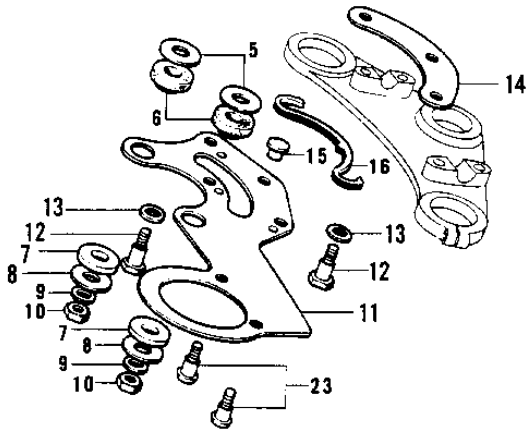

1975 G4TR-E PARTS DIAGRAM

METERS/IGNITION SWITCH G4TR-C ('70-'73)

FRONT

G4TR

1975 G4TR-E PARTS LIST

METERS/IGNITION SWITCH G4TR-C ('70-'73)

ITEM NAME	PART NUMBER	QUANTITY
SPEEDOMETER ASSY,MPH (Ref # 1)	25001-049	1
UNAVAILABLE IN PRICE BOOK (Ref # 1)	25001-054	1
COVER-SPEEDOMETER (Ref # 2)	25012-003	1
BULB-6V 3W (Ref # 3)	92069-053	1
SOCKET-SPEEDOMETER (Ref # 4)	25011-022	1
WASHER PLAIN 8MM (Ref # 5)	411B0800	2
DAMPER RUBBER (Ref # 6)	92075-065	2
DAMPER RUBBER (Ref # 7)	92075-066	2
WASHER PL 5.5X20X1.2 (Ref # 8)	92022-104	2
WASHER SPRING 5MM (Ref # 9)	461F0500	2
NUT,5MM (Ref # 10)	311B0500	2
BRACKET-SPEEDOMETER (Ref # 11)	25008-016	1
BOLT-HEX HEAD,6MM (Ref # 12)	92003-069	3
WASHER PLAIN 8MM (Ref # 13)	410B0800	3
DAMPER RUBBER-BRACKET (Ref # 14)	25019-007	1
DAMPER RUBB SPEEDMETR (Ref # 15)	92075-035	1
SHOCK DAMPER (Ref # 16)	25019-009	1
SWITCH ASSY,IGNITION (Ref # 17)	27005-067	1
SWITCH ASSY,IGNITION (Ref # 17)	27005-067	1
KEY SET,#170 (Ref # 18)	27008-042-70	X
KEY SET,#174 (Ref # 18)	27008-042-74	X
KEY,BLANK (Ref # 18)	27008-1024	X
KEY,BLANK (Ref # 18)	27008-1025	X
BULB-6V 3W (Ref # 19)	92069-053	1
BULB 6V 1.5W (Ref # 20)	92069-024	2
SOCKET-IGNITION SW. (Ref # 21)	27024-001	1
DAMPER RUBBER-SWITCH (Ref # 22)	27025-001	1
SCREW-PAN HEAD,6MM (Ref # 23)	92011-026	2