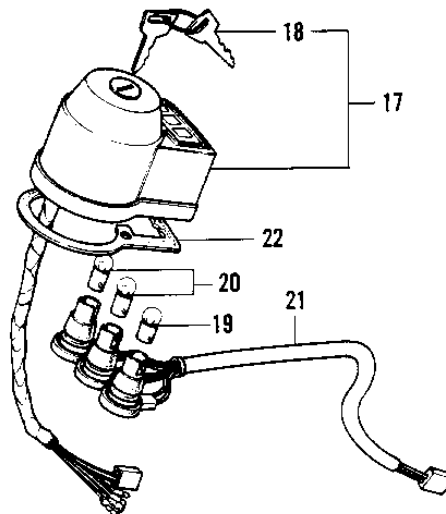

1975 G4TR-E PARTS DIAGRAM

METERS/IGNITION SWITCH G4TR-C ('70-'73)

FRONT

G4TR

1975 G4TR-E PARTS LIST

METERS/IGNITION SWITCH G4TR-C ('70-'73)

ITEM NAME	PART NUMBER	QUANTITY
SPEEDOMETER ASSY,MPH (Ref # 1)	25001-049	1
UNAVAILABLE IN PRICE BOOK (Ref # 1)	25001-054	1
COVER-SPEEDOMETER (Ref # 2)	25012-003	1
BULB-6V 3W (Ref # 3)	92069-053	1
SOCKET-SPEEDOMETER (Ref # 4)	25011-022	1
WASHER PLAIN 8MM (Ref # 5)	411B0800	2
DAMPER RUBBER (Ref # 6)	92075-065	2
DAMPER RUBBER (Ref # 7)	92075-066	2
WASHER PL 5.5X20X1.2 (Ref # 8)	92022-104	2
WASHER SPRING 5MM (Ref # 9)	461F0500	2
NUT,5MM (Ref # 10)	311B0500	2
BRACKET-SPEEDOMETER (Ref # 11)	25008-016	1
BOLT-HEX HEAD,6MM (Ref # 12)	92003-069	3
WASHER PLAIN 8MM (Ref # 13)	410B0800	3
DAMPER RUBBER-BRACKET (Ref # 14)	25019-007	1
DAMPER RUBB SPEEDMETR (Ref # 15)	92075-035	1
SHOCK DAMPER (Ref # 16)	25019-009	1
SWITCH ASSY,IGNITION (Ref # 17)	27005-067	1
SWITCH ASSY,IGNITION (Ref # 17)	27005-067	1
KEY SET,#170 (Ref # 18)	27008-042-70	X
KEY SET,#174 (Ref # 18)	27008-042-74	X
KEY,BLANK (Ref # 18)	27008-1024	X
KEY,BLANK (Ref # 18)	27008-1025	X
BULB-6V 3W (Ref # 19)	92069-053	1
BULB 6V 1.5W (Ref # 20)	92069-024	2
SOCKET-IGNITION SW. (Ref # 21)	27024-001	1
DAMPER RUBBER-SWITCH (Ref # 22)	27025-001	1
SCREW-PAN HEAD,6MM (Ref # 23)	92011-026	2