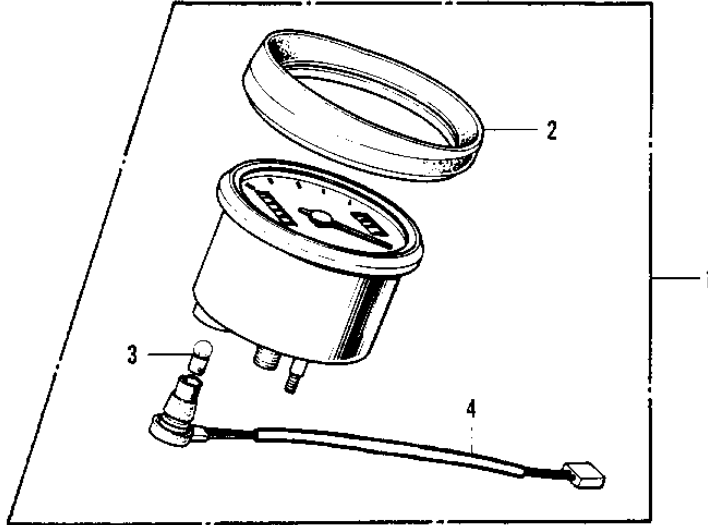

1975 G4TR-E PARTS DIAGRAM

METERS/IGNITION SWITCH G4TR-C ('70-'73)

FRONT

G4TR

1975 G4TR-E PARTS LIST

METERS/IGNITION SWITCH G4TR-C ('70-'73)

ITEM NAME	PART NUMBER	QUANTITY
SPEEDOMETER ASSY,MPH (Ref # 1)	25001-049	1
UNAVAILABLE IN PRICE BOOK (Ref # 1)	25001-054	1
COVER-SPEEDOMETER (Ref # 2)	25012-003	1
BULB-6V 3W (Ref # 3)	92069-053	1
SOCKET-SPEEDOMETER (Ref # 4)	25011-022	1
WASHER PLAIN 8MM (Ref # 5)	411B0800	2
DAMPER RUBBER (Ref # 6)	92075-065	2
DAMPER RUBBER (Ref # 7)	92075-066	2
WASHER PL 5.5X20X1.2 (Ref # 8)	92022-104	2
WASHER SPRING 5MM (Ref # 9)	461F0500	2
NUT,5MM (Ref # 10)	311B0500	2
BRACKET-SPEEDOMETER (Ref # 11)	25008-016	1
BOLT-HEX HEAD,6MM (Ref # 12)	92003-069	3
WASHER PLAIN 8MM (Ref # 13)	410B0800	3
DAMPER RUBBER-BRACKET (Ref # 14)	25019-007	1
DAMPER RUBB SPEEDMETR (Ref # 15)	92075-035	1
SHOCK DAMPER (Ref # 16)	25019-009	1
SWITCH ASSY,IGNITION (Ref # 17)	27005-067	1
SWITCH ASSY,IGNITION (Ref # 17)	27005-067	1
KEY SET,#170 (Ref # 18)	27008-042-70	X
KEY SET,#174 (Ref # 18)	27008-042-74	X
KEY,BLANK (Ref # 18)	27008-1024	X
KEY,BLANK (Ref # 18)	27008-1025	X
BULB-6V 3W (Ref # 19)	92069-053	1
BULB 6V 1.5W (Ref # 20)	92069-024	2
SOCKET-IGNITION SW. (Ref # 21)	27024-001	1
DAMPER RUBBER-SWITCH (Ref # 22)	27025-001	1
SCREW-PAN HEAD,6MM (Ref # 23)	92011-026	2