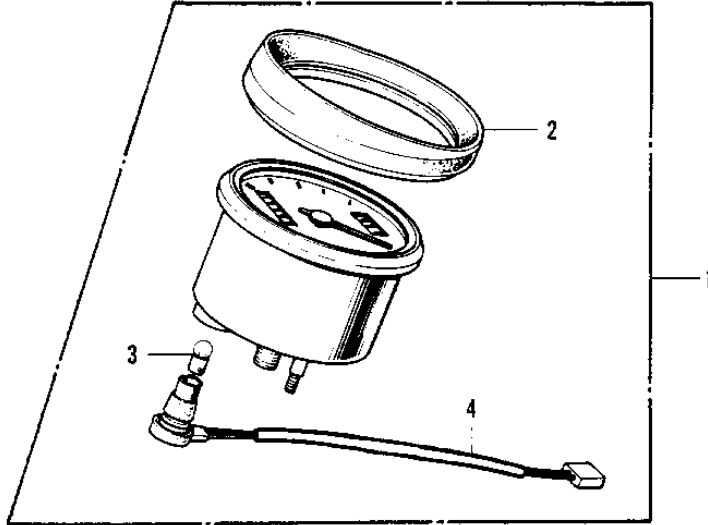

1976 KV100-A7 PARTS DIAGRAM

METERS/IGNITION SWITCH G4TR-C ('70-'73)

G4TR

1976 KV100-A7 PARTS LIST

METERS/IGNITION SWITCH G4TR-C ('70-'73)

ITEM NAME	PART NUMBER	QUANTITY
SPEEDOMETER ASSY,MPH (Ref # 1)	25001-049	1
UNAVAILABLE IN PRICE BOOK (Ref # 1)	25001-054	1
COVER-SPEEDOMETER (Ref # 2)	25012-003	1
BULB-6V 3W (Ref # 3)	92069-053	1
SOCKET-SPEEDOMETER (Ref # 4)	25011-022	1
WASHER PLAIN 8MM (Ref # 5)	411B0800	2
DAMPER RUBBER (Ref # 6)	92075-065	2
DAMPER RUBBER (Ref # 7)	92075-066	2
WASHER PL 5.5X20X1.2 (Ref # 8)	92022-104	2
WASHER SPRING 5MM (Ref # 9)	461F0500	2
NUT,5MM (Ref # 10)	311B0500	2
BRACKET-SPEEDOMETER (Ref # 11)	25008-016	1
BOLT-HEX HEAD,6MM (Ref # 12)	92003-069	3
WASHER PLAIN 8MM (Ref # 13)	410B0800	3
DAMPER RUBBER-BRACKET (Ref # 14)	25019-007	1
DAMPER RUBB SPEEDMETR (Ref # 15)	92075-035	1
SHOCK DAMPER (Ref # 16)	25019-009	1
SWITCH ASSY,IGNITION (Ref # 17)	27005-067	1
SWITCH ASSY,IGNITION (Ref # 17)	27005-067	1
KEY SET,#170 (Ref # 18)	27008-042-70	X
KEY SET,#174 (Ref # 18)	27008-042-74	X
KEY,BLANK (Ref # 18)	27008-1024	X
KEY,BLANK (Ref # 18)	27008-1025	X
BULB-6V 3W (Ref # 19)	92069-053	1
BULB 6V 1.5W (Ref # 20)	92069-024	2
SOCKET-IGNITION SW. (Ref # 21)	27024-001	1
DAMPER RUBBER-SWITCH (Ref # 22)	27025-001	1
SCREW-PAN HEAD,6MM (Ref # 23)	92011-026	2