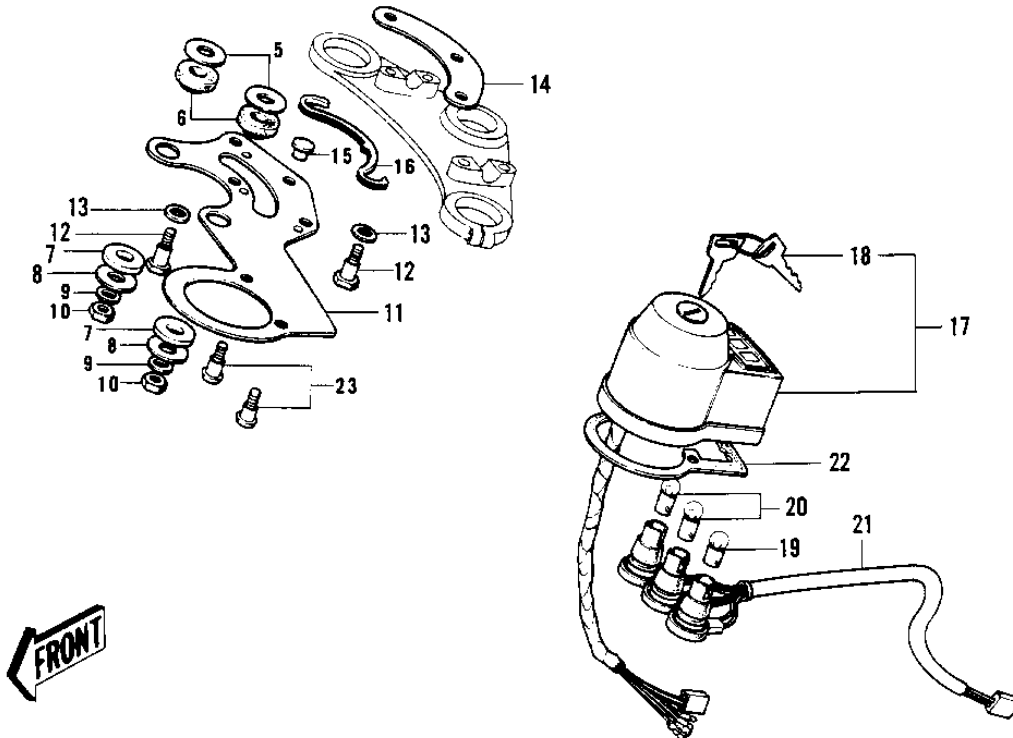

1976 KV100-A7 PARTS DIAGRAM

METERS/IGNITION SWITCH G4TR-C ('70-'73)

G4TR

1976 KV100-A7 PARTS LIST

METERS/IGNITION SWITCH G4TR-C ('70-'73)

ITEM NAME	PART NUMBER	QUANTITY
SPEEDOMETER ASSY,MPH (Ref # 1)	25001-049	1
UNAVAILABLE IN PRICE BOOK (Ref # 1)	25001-054	1
COVER-SPEEDOMETER (Ref # 2)	25012-003	1
BULB-6V 3W (Ref # 3)	92069-053	1
SOCKET-SPEEDOMETER (Ref # 4)	25011-022	1
WASHER PLAIN 8MM (Ref # 5)	411B0800	2
DAMPER RUBBER (Ref # 6)	92075-065	2
DAMPER RUBBER (Ref # 7)	92075-066	2
WASHER PL 5.5X20X1.2 (Ref # 8)	92022-104	2
WASHER SPRING 5MM (Ref # 9)	461F0500	2
NUT,5MM (Ref # 10)	311B0500	2
BRACKET-SPEEDOMETER (Ref # 11)	25008-016	1
BOLT-HEX HEAD,6MM (Ref # 12)	92003-069	3
WASHER PLAIN 8MM (Ref # 13)	410B0800	3
DAMPER RUBBER-BRACKET (Ref # 14)	25019-007	1
DAMPER RUBB SPEEDMETR (Ref # 15)	92075-035	1
SHOCK DAMPER (Ref # 16)	25019-009	1
SWITCH ASSY,IGNITION (Ref # 17)	27005-067	1
SWITCH ASSY,IGNITION (Ref # 17)	27005-067	1
KEY SET,#170 (Ref # 18)	27008-042-70	X
KEY SET,#174 (Ref # 18)	27008-042-74	X
KEY,BLANK (Ref # 18)	27008-1024	X
KEY,BLANK (Ref # 18)	27008-1025	X
BULB-6V 3W (Ref # 19)	92069-053	1
BULB 6V 1.5W (Ref # 20)	92069-024	2
SOCKET-IGNITION SW. (Ref # 21)	27024-001	1
DAMPER RUBBER-SWITCH (Ref # 22)	27025-001	1
SCREW-PAN HEAD,6MM (Ref # 23)	92011-026	2