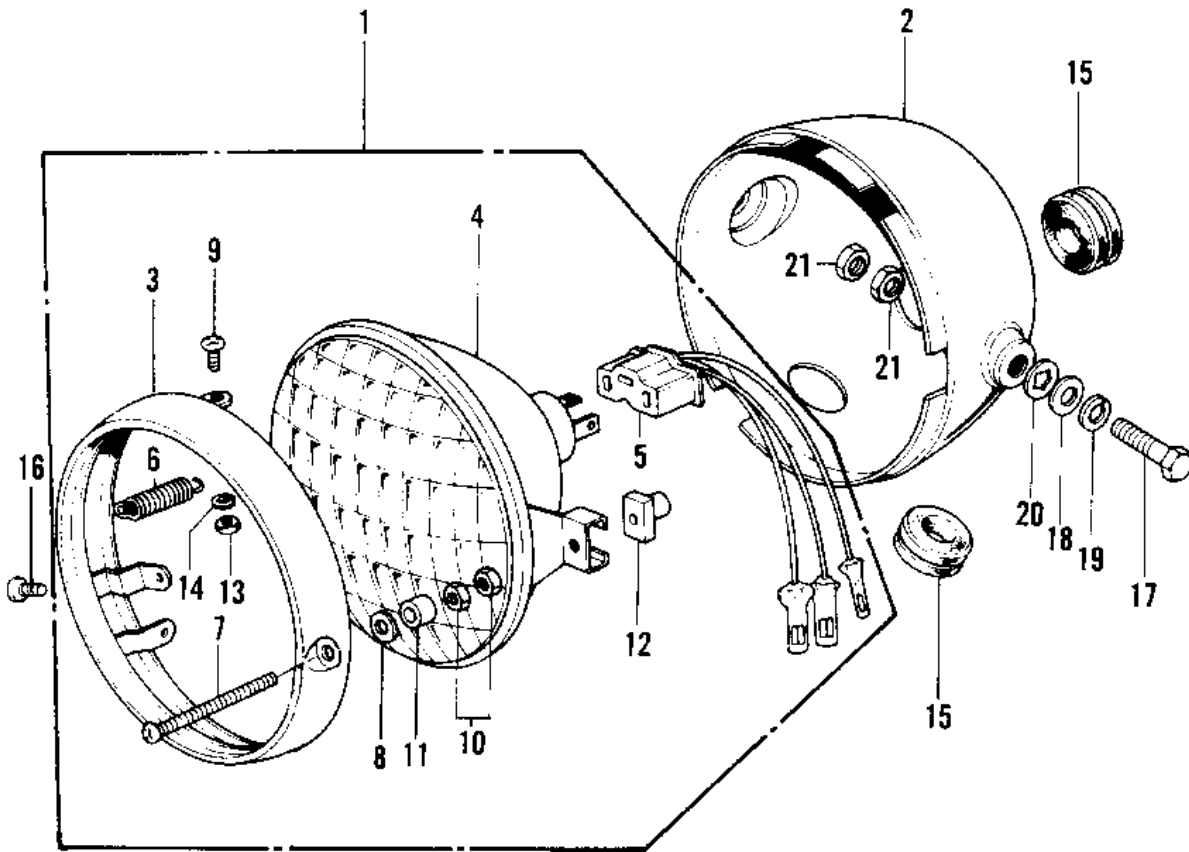

1970 Trail Boss PARTS DIAGRAM

HEADLIGHT ('70-'73)

1970 Trail Boss PARTS LIST

HEADLIGHT ('70-'73)

ITEM NAME	PART NUMBER	QUANTITY
LAMP UNIT HEAD (Ref # 1)	23003-009	1
CASE-HEAD LAMP,BLACK (Ref # 2)	23005-021-21	1
RIM HEAD LAMP (Ref # 3)	23006-020	1
SEALED BEAM UNIT (Ref # 4)	23007-023	1
SOCKET ASSY,HD LIGHT (Ref # 5)	23008-044	1
SOCKET ASSY,HD LIGHT (Ref # 5)	23008-044	1
SPRING LENS FITTING (Ref # 6)	23014-008	1
SCREW ADJUST (Ref # 7)	23019-013	1
WASHER ADJUST (Ref # 8)	23021-007	1
SCREW FITTING (Ref # 9)	23019-014	2
NUT ADJUST (Ref # 10)	23020-013	2
WASHER FITTING (Ref # 11)	23058-001	1
NUT ADJUST (Ref # 12)	23020-012	1
NUT,4MM (Ref # 13)	311B0400	2
WASHER SPRING 4MM (Ref # 14)	461F0400	2
GROMMET WIRING HARNES (Ref # 15)	23023-007	2
SCREW OVL CNTSNK 5X8 (Ref # 16)	222E0508A	1
BOLT HEX HEAD 10X20 (Ref # 17)	113N1020	2
WASHER PLAIN 10MM (Ref # 18)	411B1000	2
WASHER SPRING 10MM (Ref # 19)	461F1000	2
WASHER LOCK 10MM (Ref # 20)	463H1000	2
NUT 10MM (Ref # 21)	92016-027	2