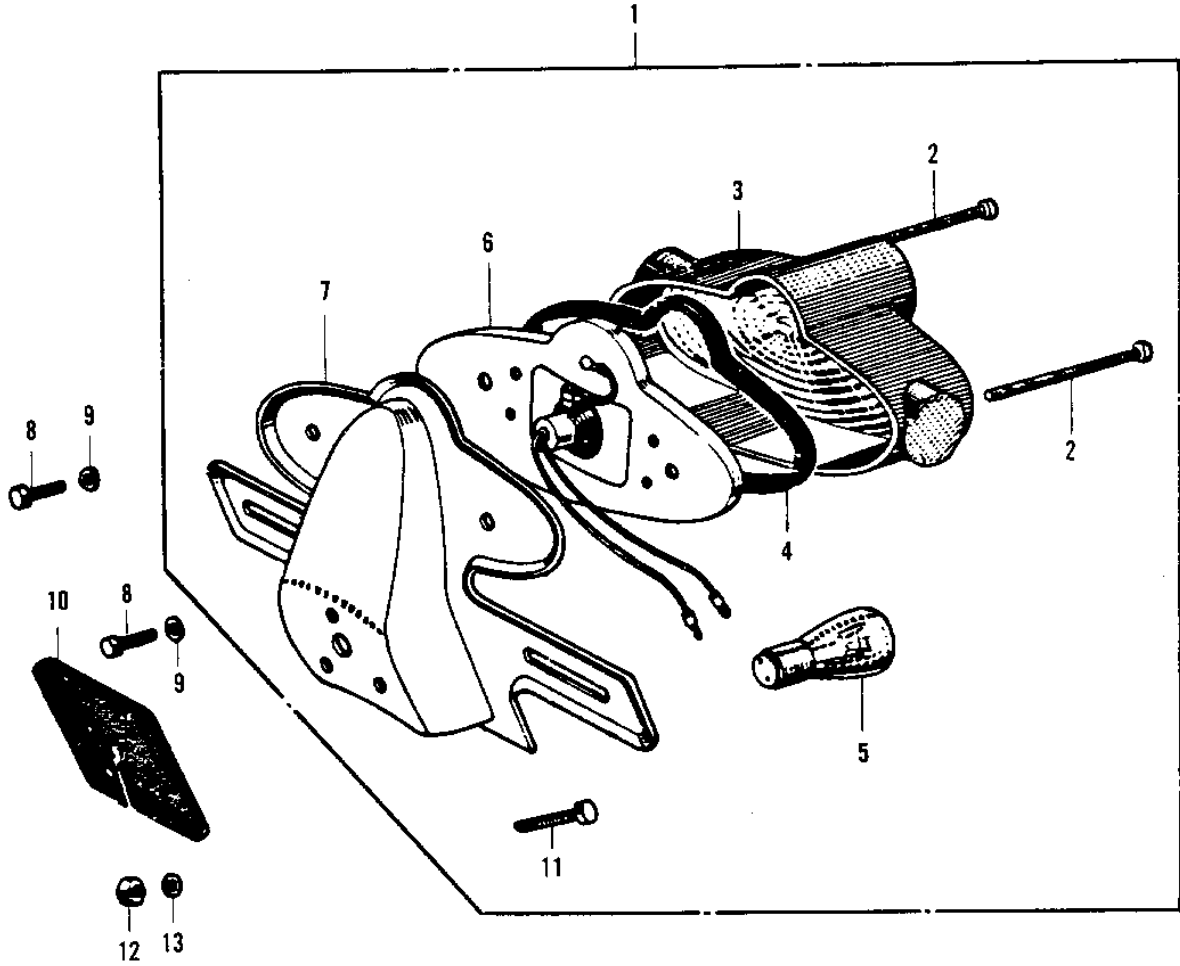

# 1970 Trail Boss PARTS DIAGRAM

TAILLIGHT G4TR/A ('70-'73)

**G4TR.**

## 1970 Trail Boss PARTS LIST

TAILLIGHT G4TR/A ('70-'73)

ITEM NAME	PART NUMBER	QUANTITY
LAMP ASSY-TAIL,BLACK (Ref # 1)	23024-019-21	1
SCREW PAN HEAD 4X50 (Ref # 2)	220E0450	2
LENS TAIL LAMP (Ref # 3)	23026-010	1
GASKET TAIL LAMP (Ref # 4)	23028-008	1
BULB 6V 3/21CP (Ref # 5)	92069-023	1
SOCKET TAIL LAMP (Ref # 6)	23027-009	1
BKT LICENSE PLT BLACK (Ref # 7)	23036-007-10	1
BKT LICENSE PLT (Ref # 7)	23036-002	X
BOLT HEX HEAD 5X10 (Ref # 8)	110B0510	2
WASHER SPRING 5MM (Ref # 9)	461F0500	2
DAMPER-TAIL LAMP SHCK (Ref # 10)	35039-005	1
BOLT-UPSET (Ref # 11)	112G0630	3
NUT 6MM (Ref # 12)	312B0600	3
WASHER 6.5X20X1.6T (Ref # 13)	92022-125	3