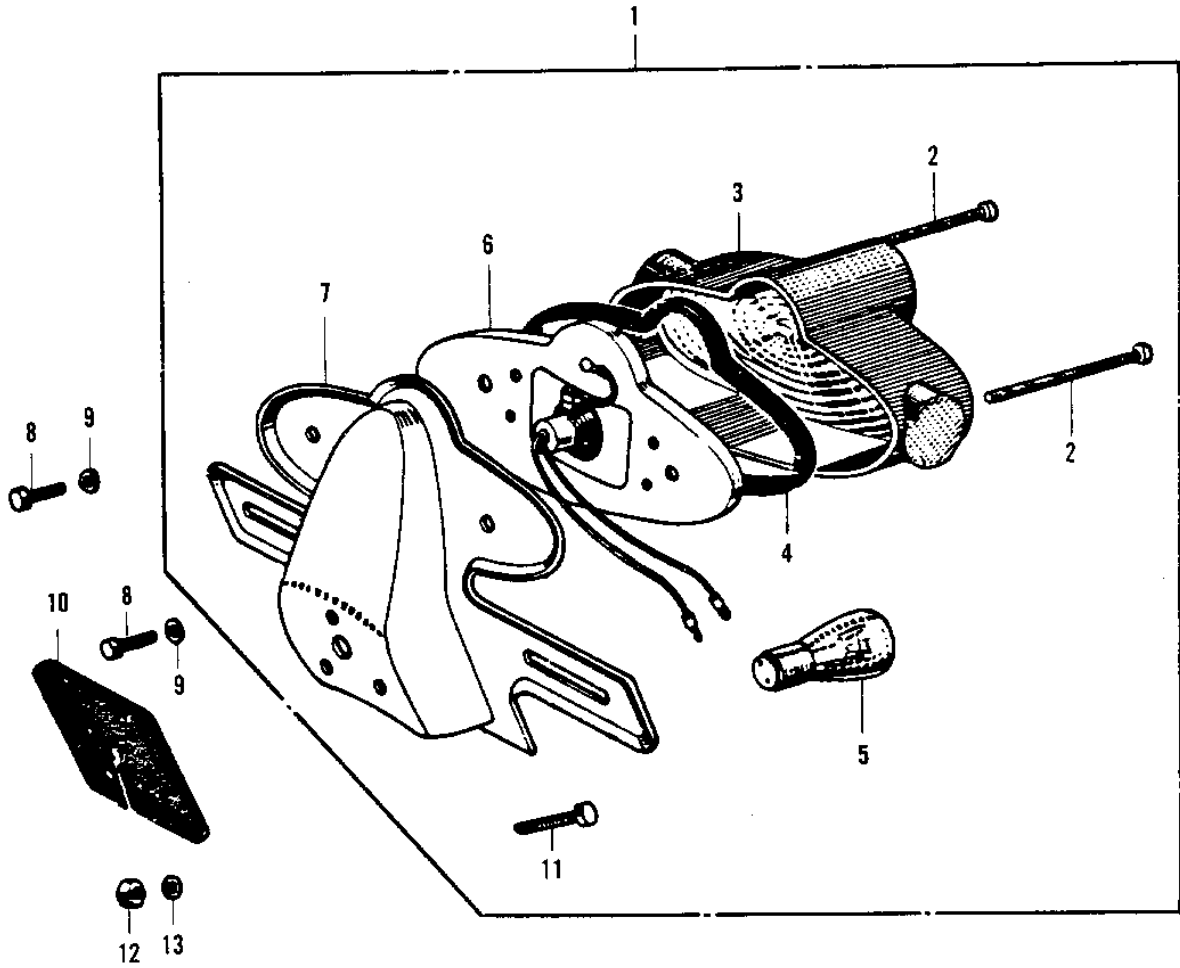

1972 G4TR-B PARTS DIAGRAM

TAILLIGHT G4TR/A (70-'73)

G4TR.

1972 G4TR-B PARTS LIST

TAILLIGHT G4TR/A ('70-'73)

ITEM NAME	PART NUMBER	QUANTITY
LAMP ASSY-TAIL,BLACK (Ref # 1)	23024-019-21	
SCREW PAN HEAD 4X50 (Ref # 2)	220E0450	
LENS TAIL LAMP (Ref # 3)	23026-010	
GASKET TAIL LAMP (Ref # 4)	23028-008	
BULB 6V 3/21CP (Ref # 5)	92069-023	
SOCKET TAIL LAMP (Ref # 6)	23027-009	
BKT LICENSE PLT BLACK (Ref # 7)	23036-007-10	
BKT LICENSE PLT (Ref # 7)	23036-002	
BOLT HEX HEAD 5X10 (Ref # 8)	110B0510	
WASHER SPRING 5MM (Ref # 9)	461F0500	
DAMPER-TAIL LAMP SHCK (Ref # 10)	35039-005	
BOLT-UPSET (Ref # 11)	112G0630	
NUT 6MM (Ref # 12)	312B0600	
WASHER 6.5X20X1.6T (Ref # 13)	92022-125	