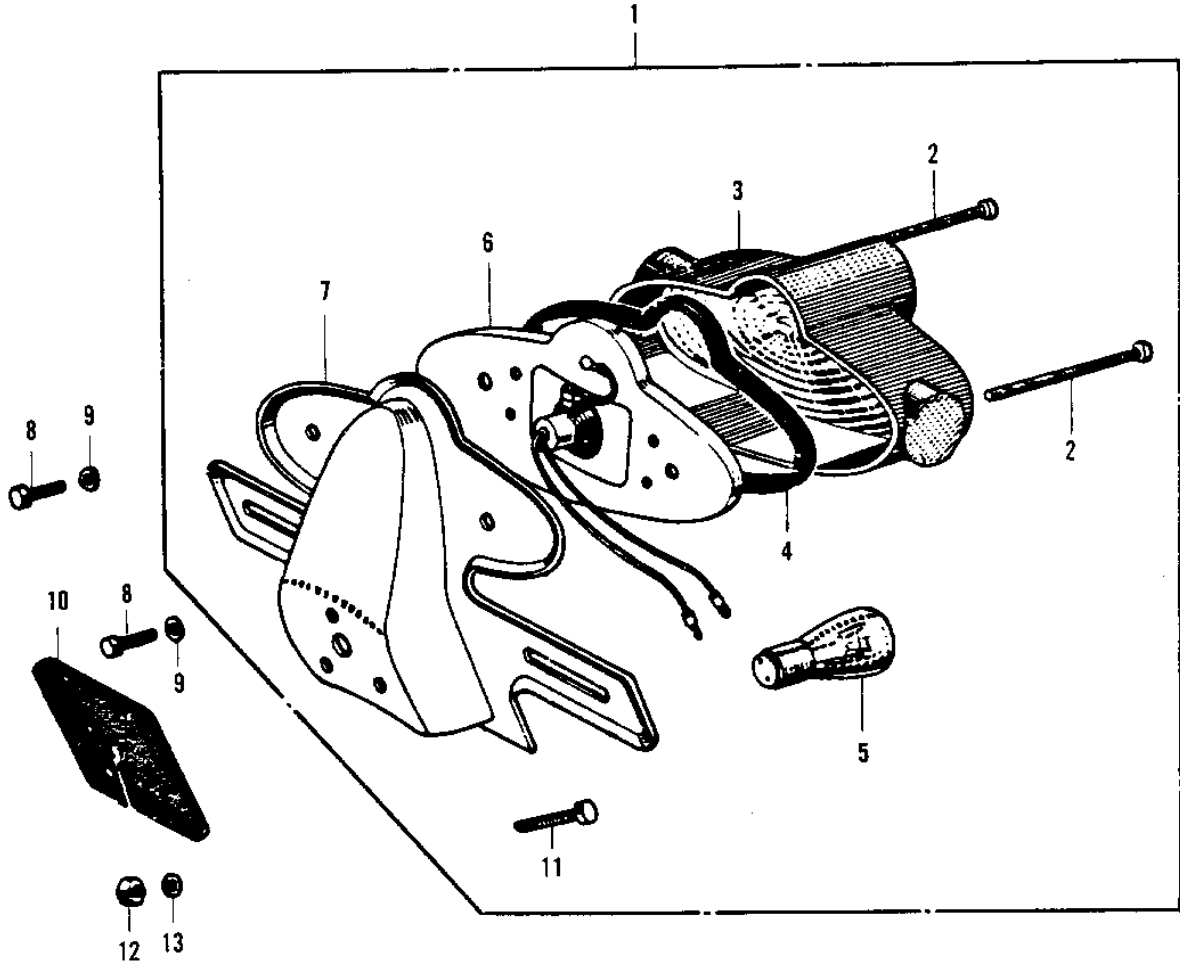

1974 G4TR-D PARTS DIAGRAM

TAILLIGHT G4TR/A (70-'73)

G4TR.

1974 G4TR-D PARTS LIST

TAILLIGHT G4TR/A ('70-'73)

ITEM NAME	PART NUMBER	QUANTITY
LAMP ASSY-TAIL,BLACK (Ref # 1)	23024-019-21	
SCREW PAN HEAD 4X50 (Ref # 2)	220E0450	
LENS TAIL LAMP (Ref # 3)	23026-010	
GASKET TAIL LAMP (Ref # 4)	23028-008	
BULB 6V 3/21CP (Ref # 5)	92069-023	
SOCKET TAIL LAMP (Ref # 6)	23027-009	
BKT LICENSE PLT BLACK (Ref # 7)	23036-007-10	
BKT LICENSE PLT (Ref # 7)	23036-002	
BOLT HEX HEAD 5X10 (Ref # 8)	110B0510	
WASHER SPRING 5MM (Ref # 9)	461F0500	
DAMPER-TAIL LAMP SHCK (Ref # 10)	35039-005	
BOLT-UPSET (Ref # 11)	112G0630	
NUT 6MM (Ref # 12)	312B0600	
WASHER 6.5X20X1.6T (Ref # 13)	92022-125	