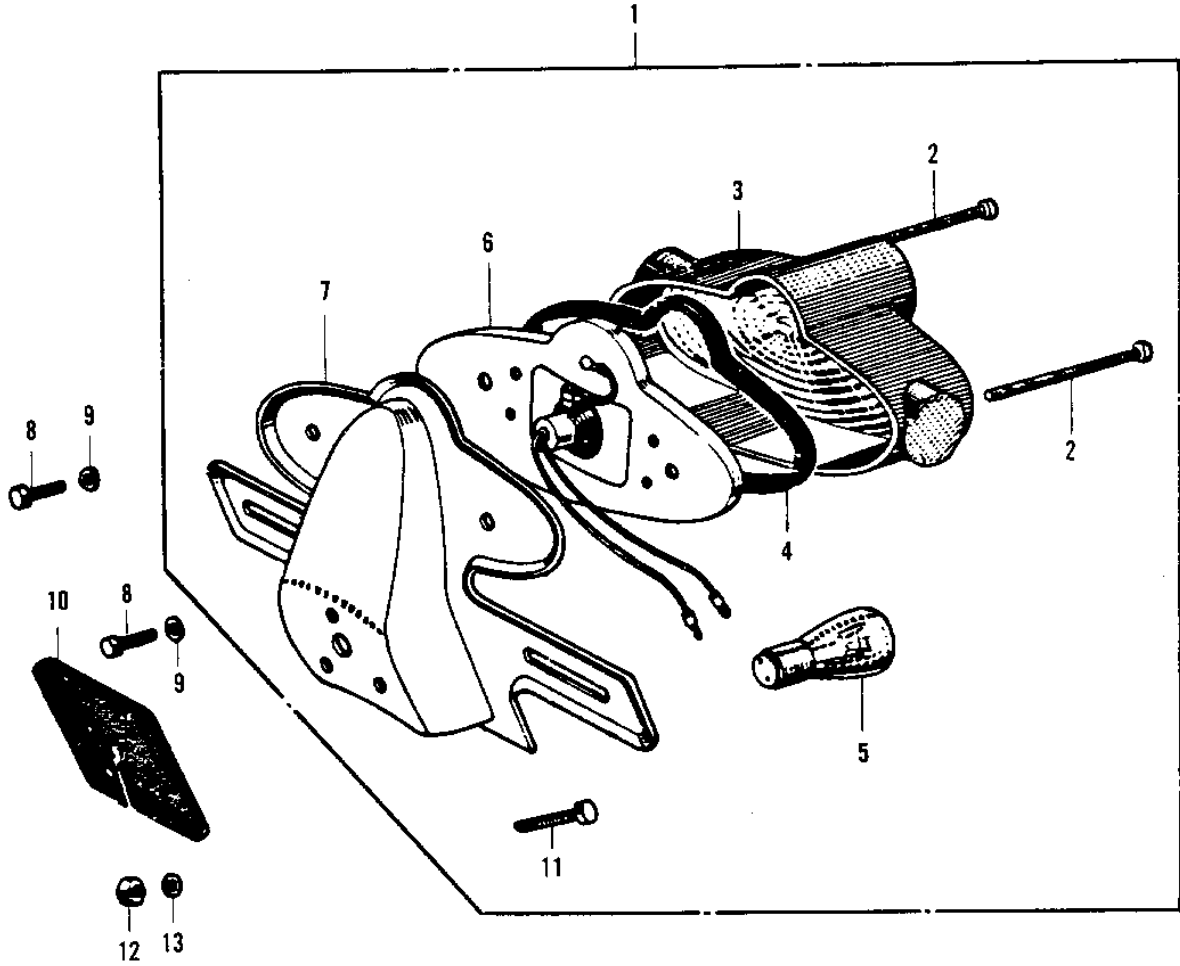

1976 KV100-A7 PARTS DIAGRAM

TAILLIGHT G4TR/A ('70-'73)

G4TR.

1976 KV100-A7 PARTS LIST

TAILLIGHT G4TR/A ('70-'73)

ITEM NAME	PART NUMBER	QUANTITY
LAMP ASSY-TAIL,BLACK (Ref # 1)	23024-019-21	1
SCREW PAN HEAD 4X50 (Ref # 2)	220E0450	2
LENS TAIL LAMP (Ref # 3)	23026-010	1
GASKET TAIL LAMP (Ref # 4)	23028-008	1
BULB 6V 3/21CP (Ref # 5)	92069-023	1
SOCKET TAIL LAMP (Ref # 6)	23027-009	1
BKT LICENSE PLT BLACK (Ref # 7)	23036-007-10	1
BKT LICENSE PLT (Ref # 7)	23036-002	X
BOLT HEX HEAD 5X10 (Ref # 8)	110B0510	2
WASHER SPRING 5MM (Ref # 9)	461F0500	2
DAMPER-TAIL LAMP SHCK (Ref # 10)	35039-005	1
BOLT-UPSET (Ref # 11)	112G0630	3
NUT 6MM (Ref # 12)	312B0600	3
WASHER 6.5X20X1.6T (Ref # 13)	92022-125	3