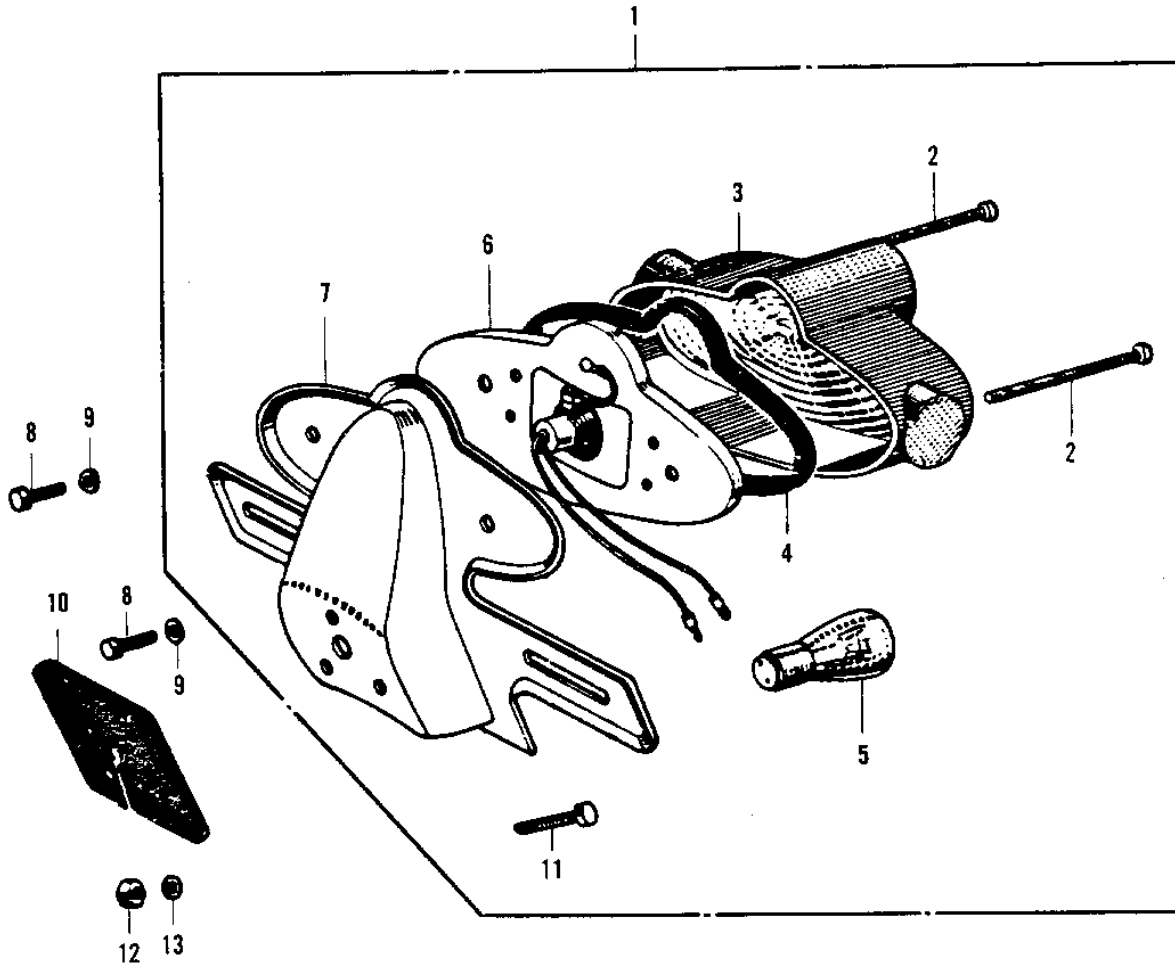

1976 KV100-A7 PARTS DIAGRAM

TAILLIGHT G4TR/A ('70-'73)

G4TR.

1976 KV100-A7 PARTS LIST

TAILLIGHT G4TR/A ('70-'73)

ITEM NAME	PART NUMBER	QUANTITY
LAMP ASSY-TAIL,BLACK (Ref # 1)	23024-019-21	1
SCREW PAN HEAD 4X50 (Ref # 2)	220E0450	2
LENS TAIL LAMP (Ref # 3)	23026-010	1
GASKET TAIL LAMP (Ref # 4)	23028-008	1
BULB 6V 3/21CP (Ref # 5)	92069-023	1
SOCKET TAIL LAMP (Ref # 6)	23027-009	1
BKT LICENSE PLT BLACK (Ref # 7)	23036-007-10	1
BKT LICENSE PLT (Ref # 7)	23036-002	X
BOLT HEX HEAD 5X10 (Ref # 8)	110B0510	2
WASHER SPRING 5MM (Ref # 9)	461F0500	2
DAMPER-TAIL LAMP SHCK (Ref # 10)	35039-005	1
BOLT-UPSET (Ref # 11)	112G0630	3
NUT 6MM (Ref # 12)	312B0600	3
WASHER 6.5X20X1.6T (Ref # 13)	92022-125	3