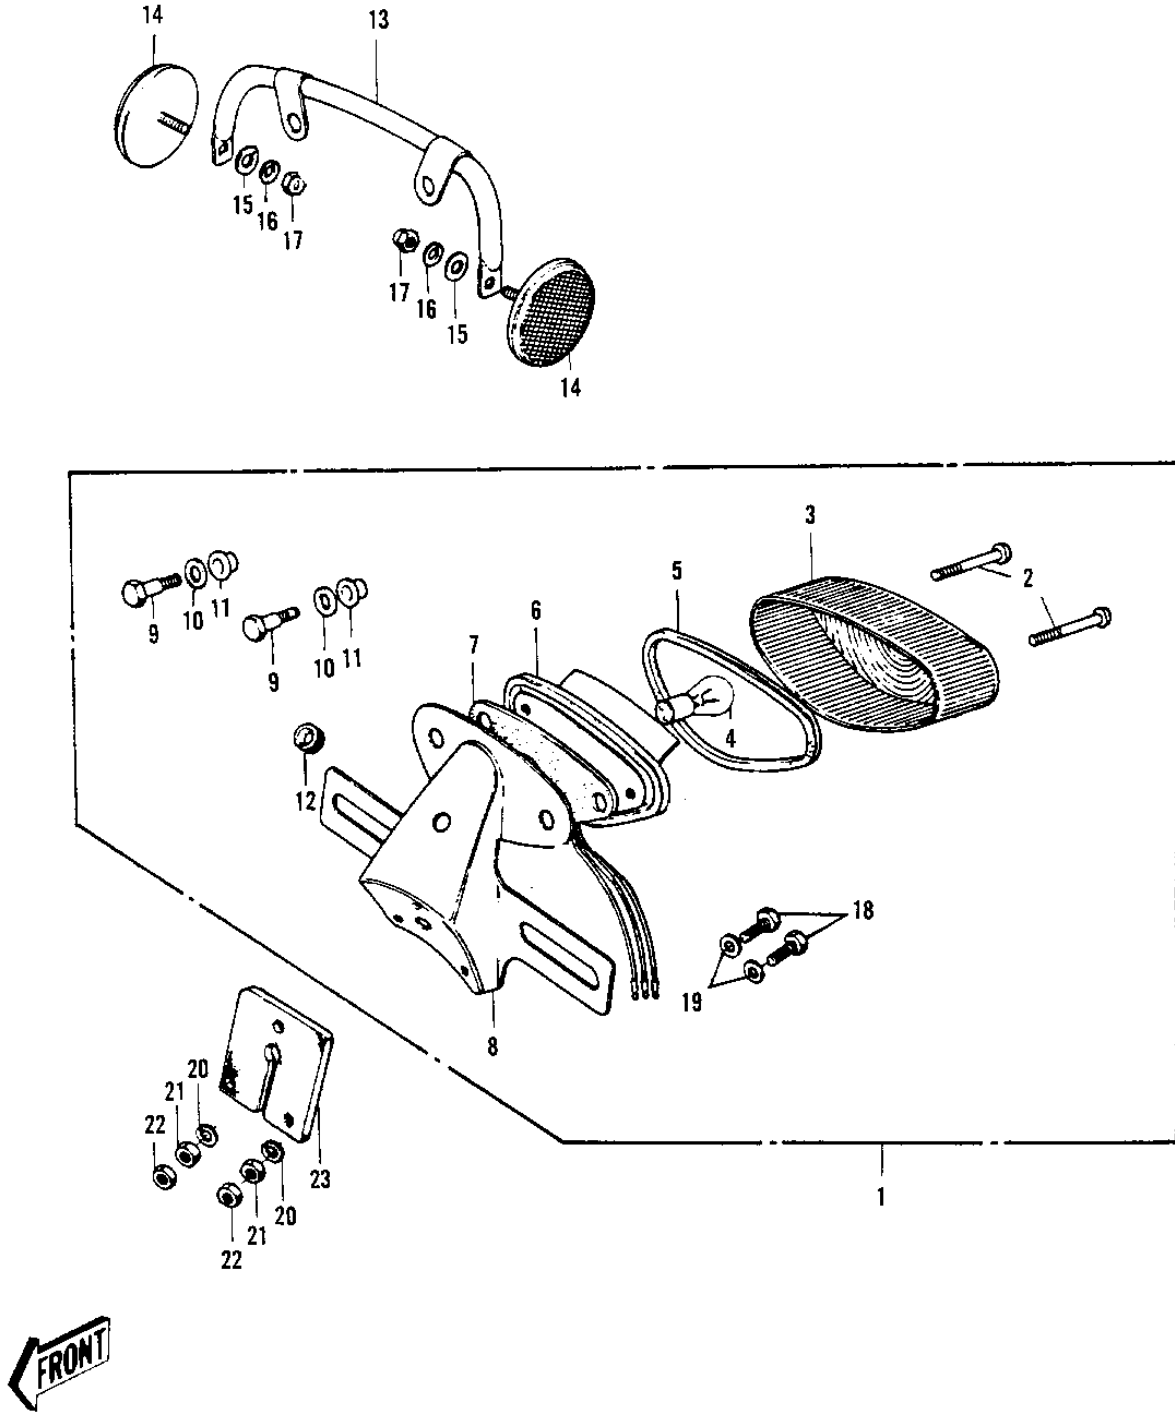

1970 Trail Boss PARTS DIAGRAM

TAILLIGHT G4TR-B (70-73)

G4TR

1970 Trail Boss PARTS LIST

TAILLIGHT G4TR-B ('70-'73)

ITEM NAME	PART NUMBER	QUANTITY
LAMP ASSY-TAIL,BLACK (Ref # 1)	23024-019-21	1
SCREW (Ref # 2)	220R0455	4
LENS-TAIL LAMP (Ref # 3)	23026-022	1
BULB 6V 3/21CP (Ref # 4)	92069-023	1
GASKET-TAIL LAMP LENS (Ref # 5)	23028-016	1
CASE-TAIL LAMP (Ref # 6)	23027-029	1
GASKET-TAIL LAMP CASE (Ref # 7)	23028-015	1
BKT-LICENSE PLT,BLACK (Ref # 8)	23036-014-21	1
BOLT (Ref # 9)	92001-111	2
WASHER,8.5X20X1.6 (Ref # 10)	92022-1561	2
DAMPER RUBBER (Ref # 11)	92075-091	2
GROMMET HARNESS 10MM (Ref # 12)	92071-019	1
BRACKET-REFLECTOR (Ref # 13)	28013-002	1
REFLECTOR-REFLEX,REAR (Ref # 14)	28012-008	2
WASHER PLAIN 5MM (Ref # 15)	411B0500	2
WASHER SPRING 5MM (Ref # 16)	461F0500	2
NUT-CAP,5MM (Ref # 17)	322N0500	2
BOLT-UPSET (Ref # 18)	112G0630	3
WASHER 6.5X20X1.6T (Ref # 19)	92022-125	3
WASHER SPRING 6MM (Ref # 20)	461F0600	3
NUT 6MM (Ref # 21)	311B0600	3
NUT 6MM (Ref # 22)	312B0600	3
DAMPER-TAIL LAMP SHCK (Ref # 23)	35039-005	1