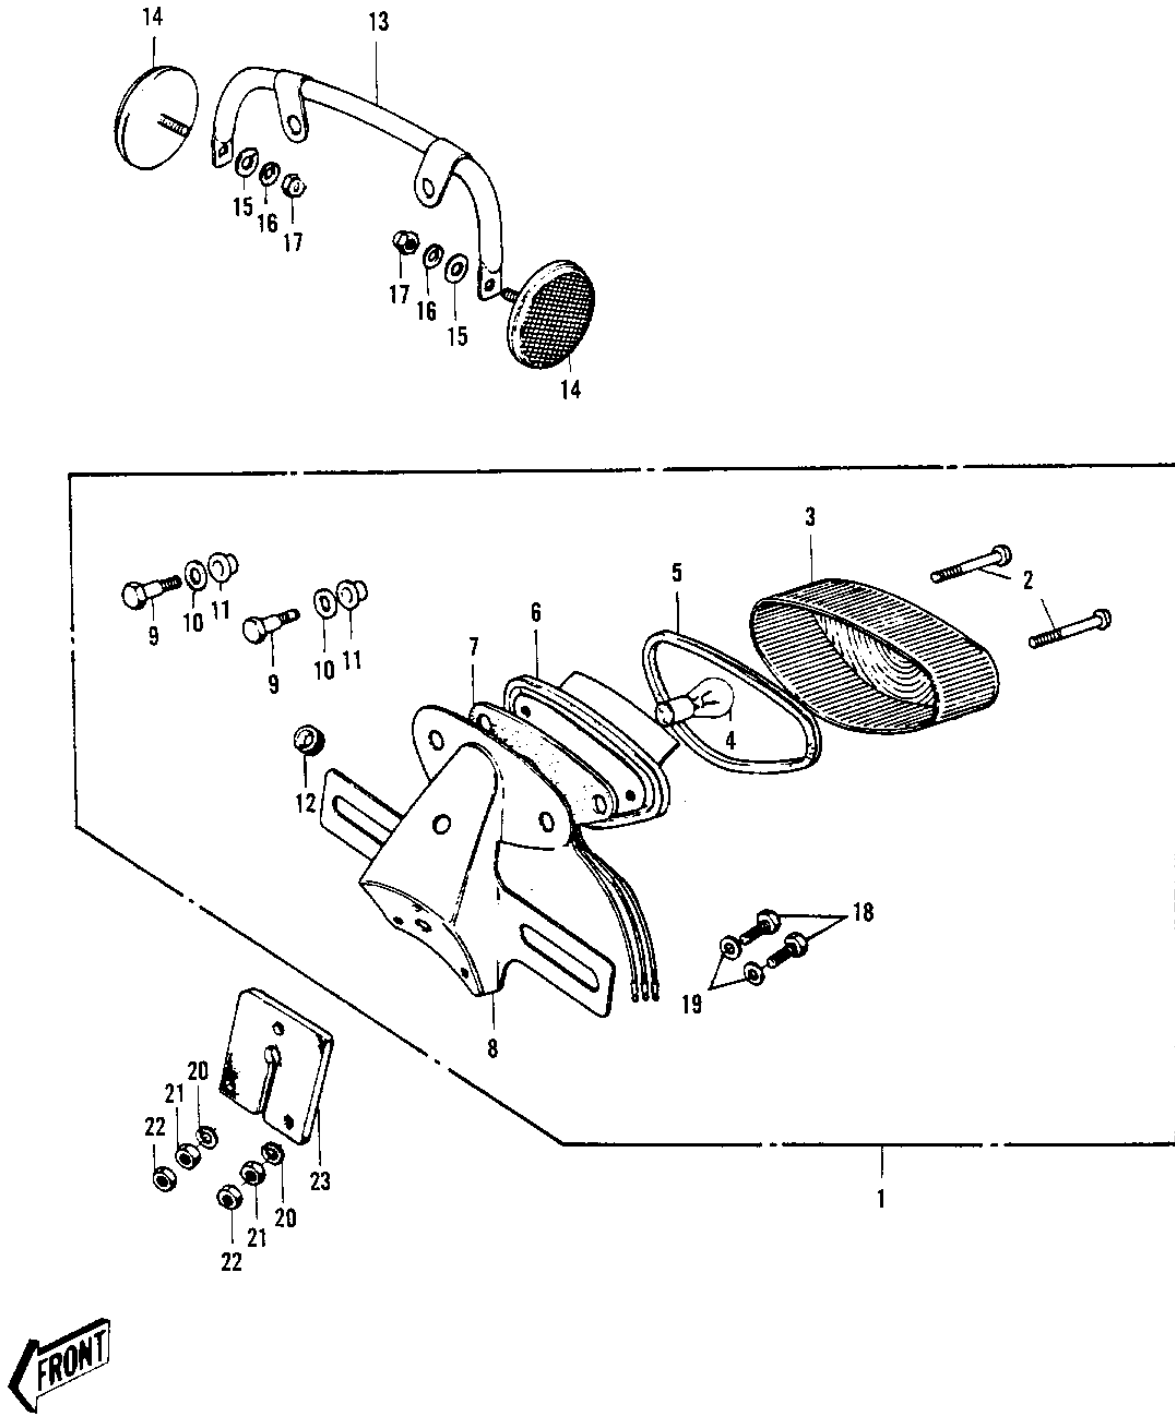

1972 G4TR-B PARTS DIAGRAM

TAILLIGHT G4TR-B (70-73)

G4TR

1972 G4TR-B PARTS LIST

TAILLIGHT G4TR-B ('70-'73)

ITEM NAME	PART NUMBER	QUANTITY
LAMP ASSY-TAIL,BLACK (Ref # 1)	23024-019-21	
SCREW (Ref # 2)	220R0455	
LENS-TAIL LAMP (Ref # 3)	23026-022	
BULB 6V 3/21CP (Ref # 4)	92069-023	
GASKET-TAIL LAMP LENS (Ref # 5)	23028-016	
CASE-TAIL LAMP (Ref # 6)	23027-029	
GASKET-TAIL LAMP CASE (Ref # 7)	23028-015	
BKT-LICENSE PLT,BLACK (Ref # 8)	23036-014-21	
BOLT (Ref # 9)	92001-111	
WASHER,8.5X20X1.6 (Ref # 10)	92022-1561	
DAMPER RUBBER (Ref # 11)	92075-091	
GROMMET HARNESS 10MM (Ref # 12)	92071-019	
BRACKET-REFLECTOR (Ref # 13)	28013-002	
REFLECTOR-REFLEX,REAR (Ref # 14)	28012-008	
WASHER PLAIN 5MM (Ref # 15)	411B0500	
WASHER SPRING 5MM (Ref # 16)	461F0500	
NUT-CAP,5MM (Ref # 17)	322N0500	
BOLT-UPSET (Ref # 18)	112G0630	
WASHER 6.5X20X1.6T (Ref # 19)	92022-125	
WASHER SPRING 6MM (Ref # 20)	461F0600	
NUT 6MM (Ref # 21)	311B0600	
NUT 6MM (Ref # 22)	312B0600	
DAMPER-TAIL LAMP SHCK (Ref # 23)	35039-005	